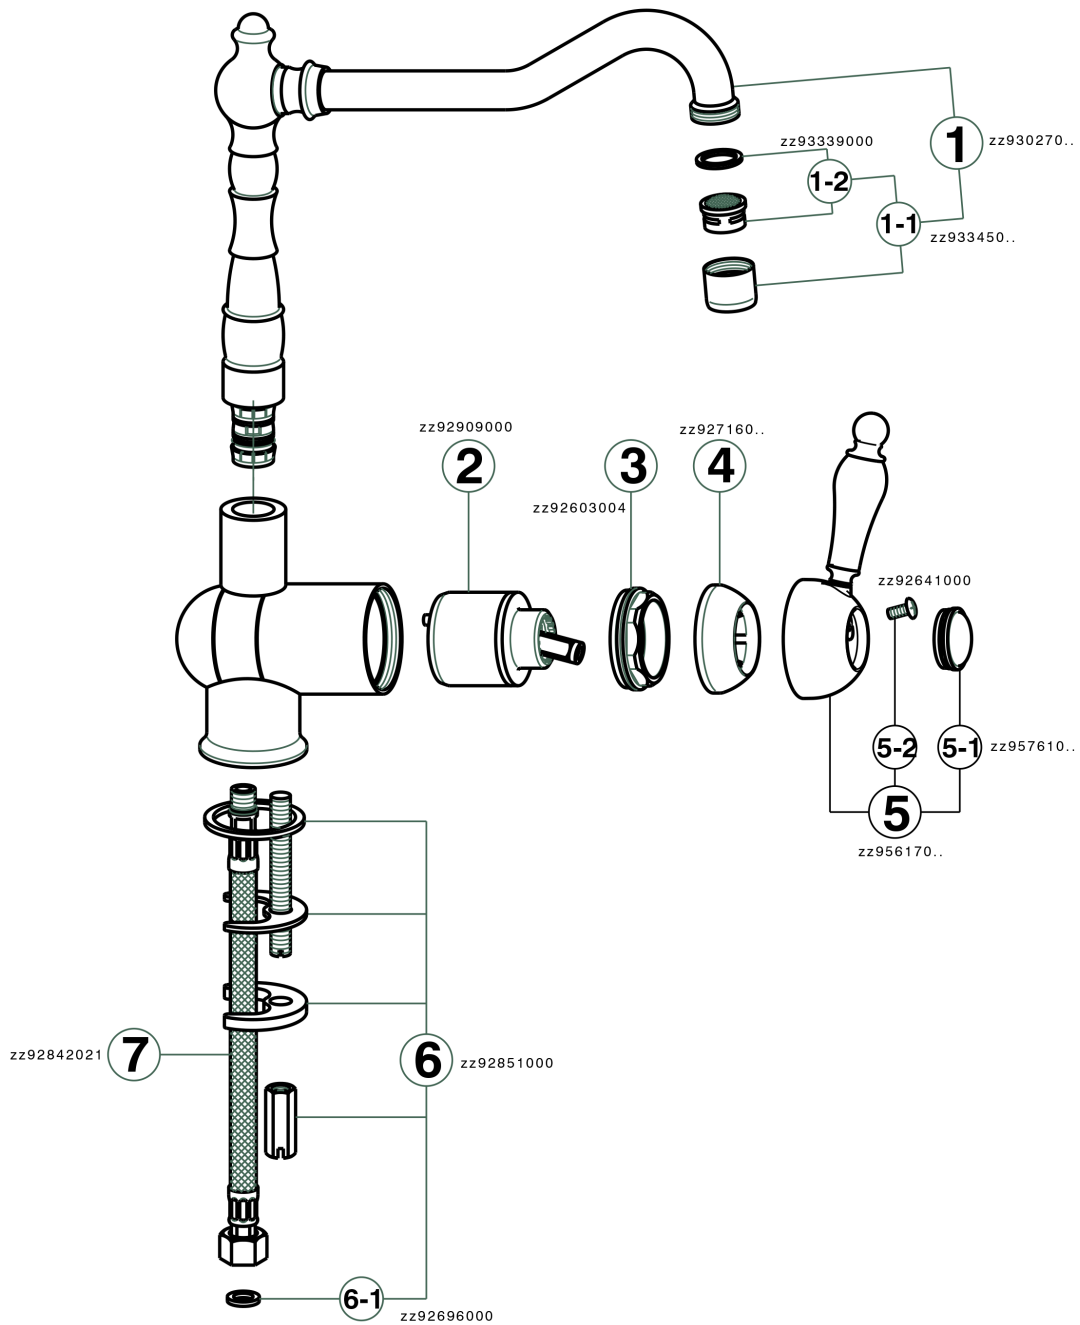

## Single lever sink mixer with reclined spout ARCANA EMPRESS\_EM001530

MODEL **EM001530**

Single lever sink mixer with reclined spout, swivel spout, G.3/8" stainless steel flexible hose

### AVAILABLE FINISHINGS

-  **21** 21 Chrome
-  **24** 24 Gold
-  **26** 26 Old Copper
-  **27** 27 Old Bronze
-  **2A** 2A Satin Brushed Nickel
-  **74** 74 Chrome/Gold

### CHARACTERISTICS

Cartridge Spare Parts **ZZ92909000**

**43 mm Cartridge**

## Single lever sink mixer with reclined spout ARCANA EMPRESS\_EM001530

EM001530

<https://en.cisal.it/single-lever-sink-mixer-with-reclined-spout-arcana-empress-em001530>

2025-01-06