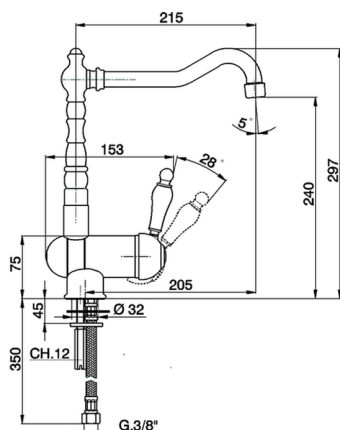

## Single lever sink mixer with reclined spout ARCANA EMPRESS\_EM001530

MODEL **EM001530**

Single lever sink mixer with reclined spout, swivel spout, G.3/8" stainless steel flexible hose

### CHARACTERISTICS

Cartridge Spare Parts **ZZ92909000**

**43 mm Cartridge**

## Single lever sink mixer with reclined spout ARCANA EMPRESS\_EM001530

EM001530

<https://en.cisal.it/single-lever-sink-mixer-with-reclined-spout-arcana-empress-em001530>

2025-01-06