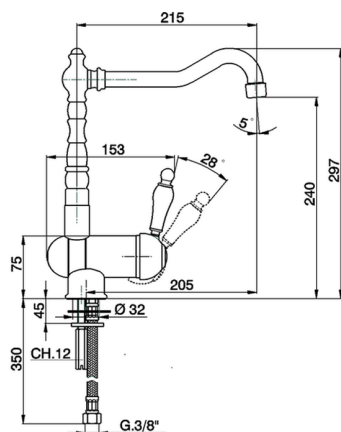

Single lever sink mixer with reclined spout ARCANIA EMPRESS_EM001530

MODEL **EM001530**

Single lever sink mixer with reclined spout, swivel spout, G.3/8" stainless steel flexible hose

AVAILABLE FINISHINGS

-  **21** 21 Chrome
-  **24** 24 Gold
-  **26** 26 Old Copper
-  **27** 27 Old Bronze
-  **2A** 2A Satin Brushed Nickel
-  **74** 74 Chrome/Gold

CHARACTERISTICS

Cartridge Spare Parts **ZZ92909000**

43 mm Cartridge

Single lever sink mixer with reclined spout ARCANA EMPRESS_EM001530

EM001530

<https://en.cisal.it/single-lever-sink-mixer-with-reclined-spout-arcana-empress-em001530>

2025-01-06