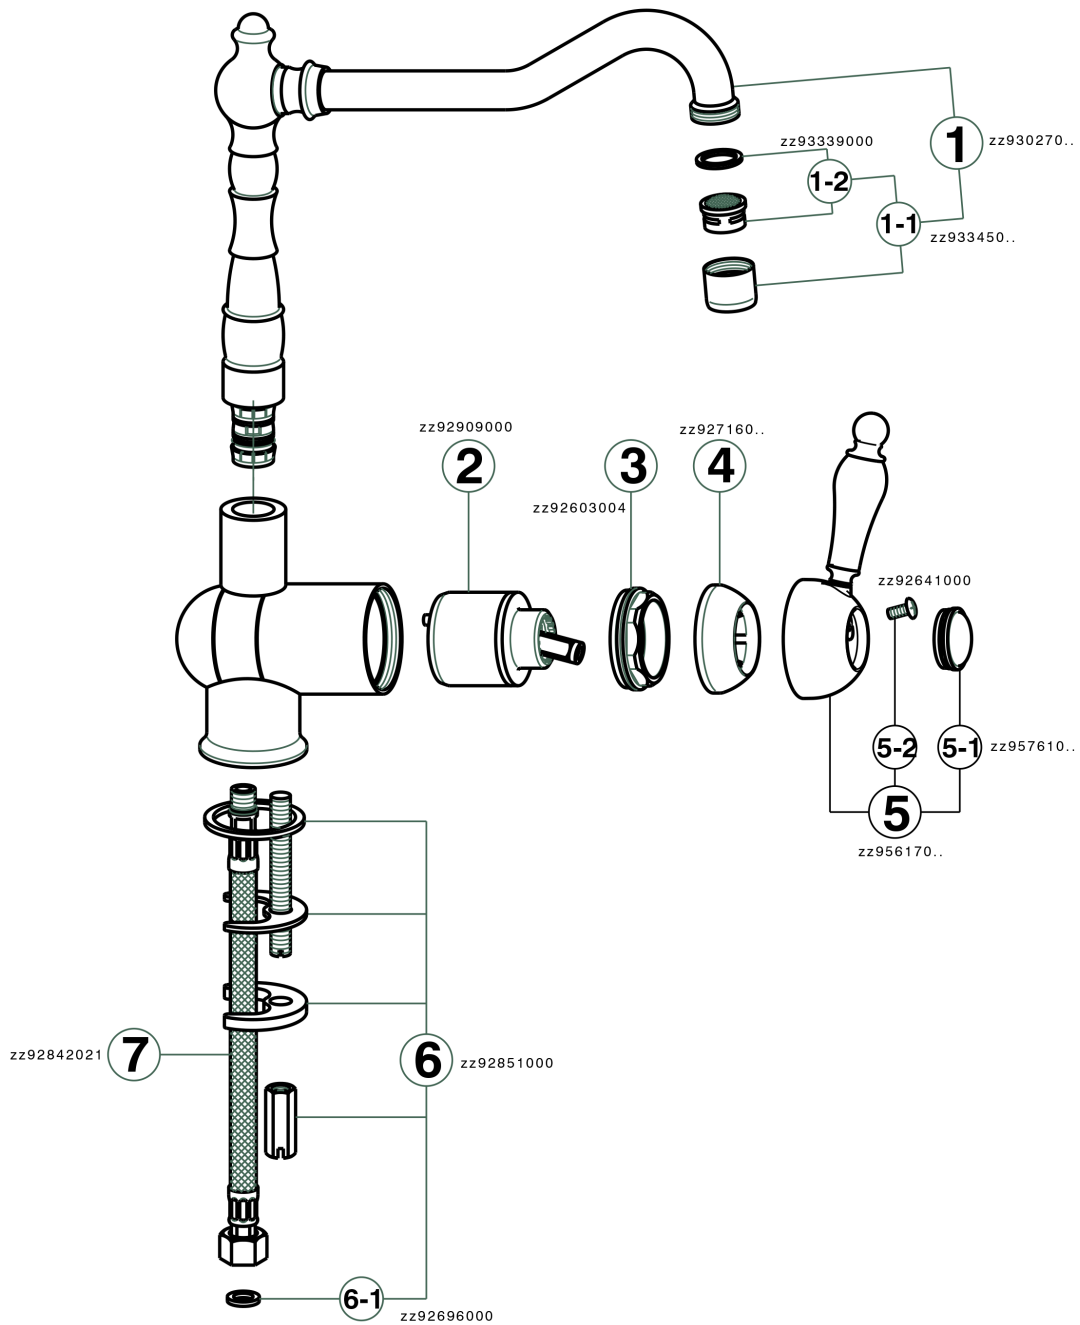

Single lever sink mixer with reclined spout ARCANIA EMPRESS_EM001530

MODEL **EM001530**

Single lever sink mixer with reclined spout, swivel spout, G.3/8" stainless steel flexible hose

AVAILABLE FINISHINGS

-  **21** 21 Chrome
-  **24** 24 Gold
-  **26** 26 Old Copper
-  **27** 27 Old Bronze
-  **2A** 2A Satin Brushed Nickel
-  **74** 74 Chrome/Gold

CHARACTERISTICS

Cartridge Spare Parts **ZZ92909000**

43 mm Cartridge

Single lever sink mixer with reclined spout ARCANA EMPRESS_EM001530

EM001530

<https://en.cisal.it/single-lever-sink-mixer-with-reclined-spout-arcana-empress-em001530>

2025-01-06