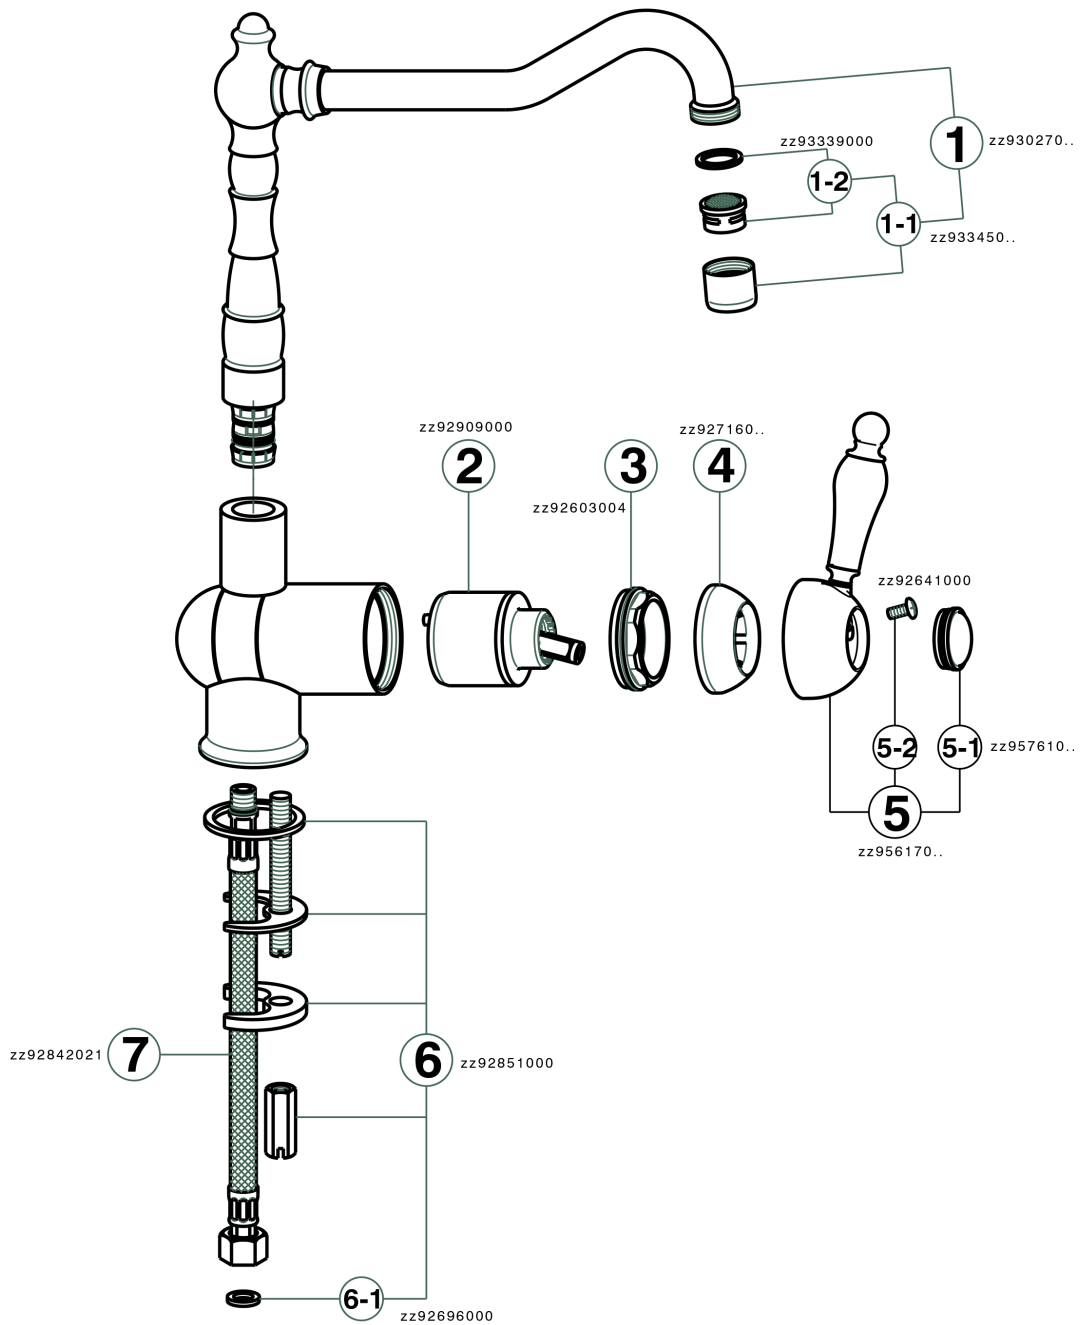

## Single lever sink mixer with reclined spout ARCANA EMPRESS\_EM001530

MODEL **EM001530**

Single lever sink mixer with reclined spout, swivel spout, G.3/8" stainless steel flexible hose

### AVAILABLE FINISHINGS

-  **21** 21 Chrome
-  **24** 24 Gold
-  **26** 26 Old Copper
-  **27** 27 Old Bronze
-  **2A** 2A Satin Brushed Nickel
-  **74** 74 Chrome/Gold

### CHARACTERISTICS

Cartridge Spare Parts **ZZ92909000**

**43 mm Cartridge**

## Single lever sink mixer with reclined spout ARCANA EMPRESS\_EM001530

EM001530

<https://en.cisal.it/single-lever-sink-mixer-with-reclined-spout-arcana-empress-em001530>

2025-01-04