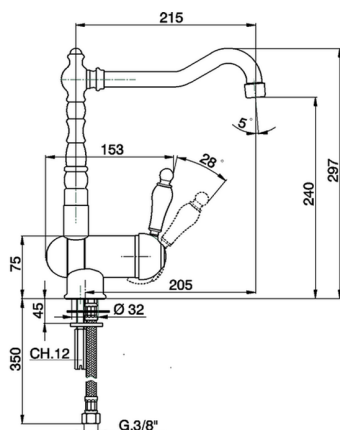

## Single lever sink mixer with reclined spout ARCANA EMPRESS\_EM001530

MODEL **EM001530**

Single lever sink mixer with reclined spout, swivel spout, G.3/8" stainless steel flexible hose

### CHARACTERISTICS

Cartridge Spare Parts **ZZ92909000**

**43 mm Cartridge**

## Single lever sink mixer with reclined spout ARCANA EMPRESS\_EM001530

EM001530

<https://en.cisal.it/single-lever-sink-mixer-with-reclined-spout-arcana-empress-em001530>

2025-01-04