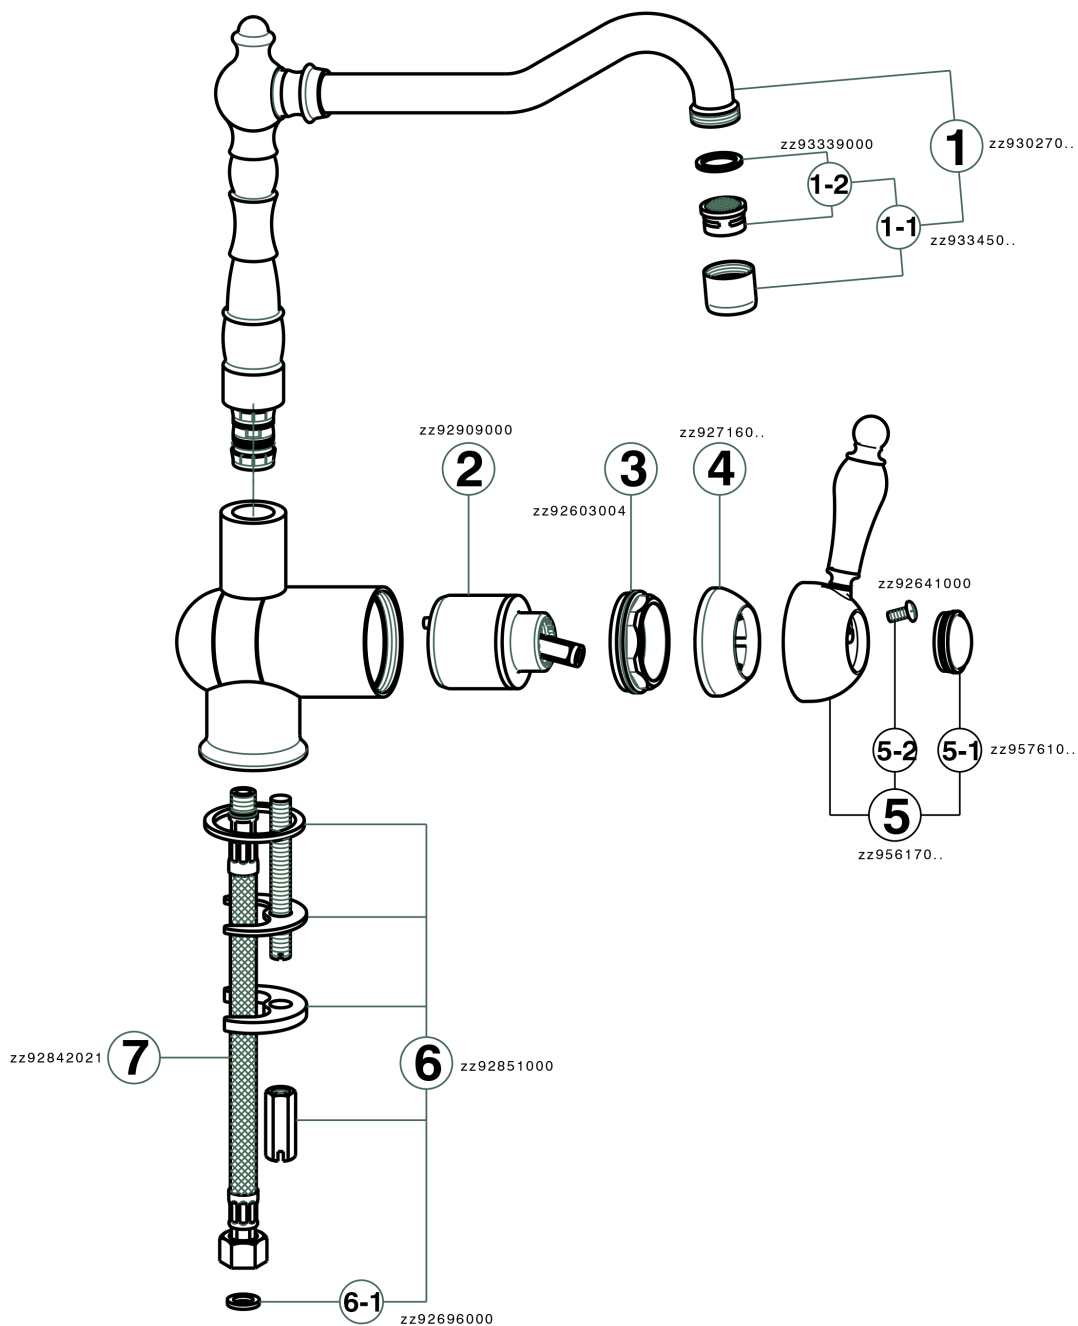

## Single lever sink mixer with reclined spout ARCANA EMPRESS\_EM001530

EM001530

<https://en.cisal.it/single-lever-sink-mixer-with-reclined-spout-arcana-empress-em001530>

2025-01-04