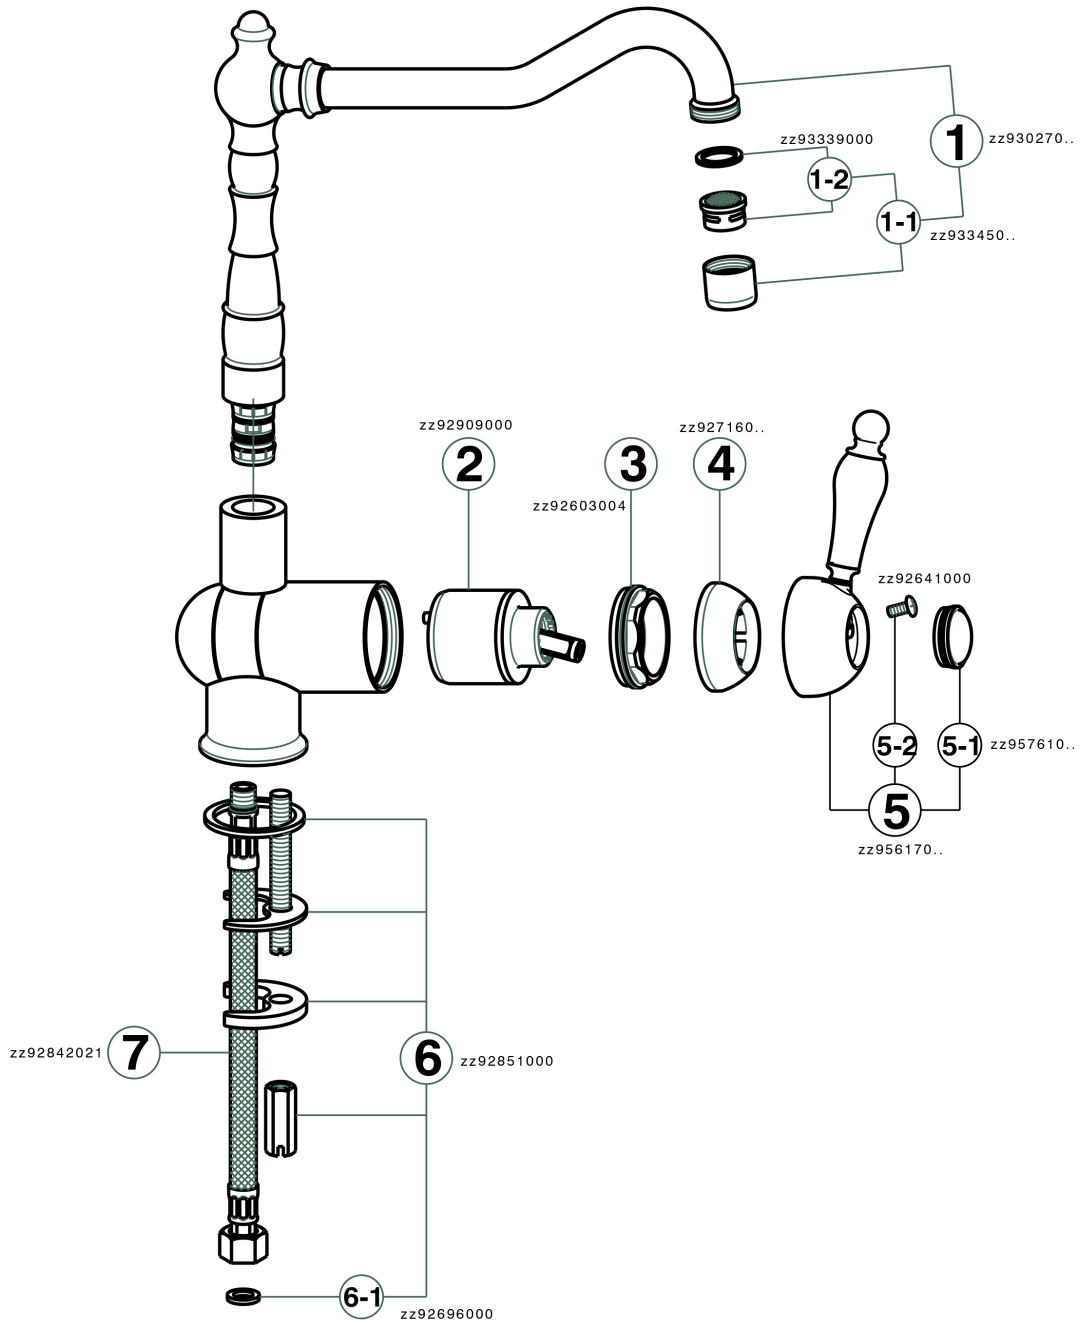

Single lever sink mixer with reclined spout ARCANA EMPRESS_EM001530

MODEL **EM001530**

Single lever sink mixer with reclined spout, swivel spout, G.3/8" stainless steel flexible hose

AVAILABLE FINISHINGS

-  **21** 21 Chrome
-  **24** 24 Gold
-  **26** 26 Old Copper
-  **27** 27 Old Bronze
-  **2A** 2A Satin Brushed Nickel
-  **74** 74 Chrome/Gold

CHARACTERISTICS

Cartridge Spare Parts **ZZ92909000**

43 mm Cartridge

Single lever sink mixer with reclined spout ARCANA EMPRESS_EM001530

EM001530

<https://en.cisal.it/single-lever-sink-mixer-with-reclined-spout-arcana-empress-em001530>

2025-01-06