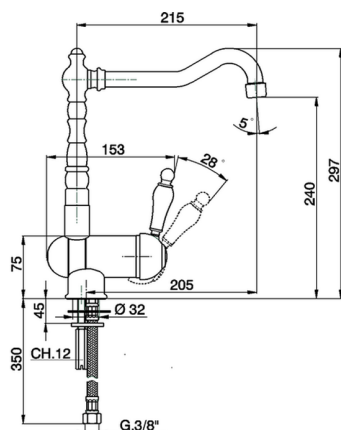

Single lever sink mixer with reclined spout ARCANA EMPRESS_EM001530

MODEL **EM001530**

Single lever sink mixer with reclined spout, swivel spout, G.3/8" stainless steel flexible hose

AVAILABLE FINISHINGS

-  **21** 21 Chrome
-  **24** 24 Gold
-  **26** 26 Old Copper
-  **27** 27 Old Bronze
-  **2A** 2A Satin Brushed Nickel
-  **74** 74 Chrome/Gold

CHARACTERISTICS

Cartridge Spare Parts **ZZ92909000**

43 mm Cartridge

Single lever sink mixer with reclined spout ARCANA EMPRESS_EM001530

EM001530

<https://en.cisal.it/single-lever-sink-mixer-with-reclined-spout-arcana-empress-em001530>

2025-01-06