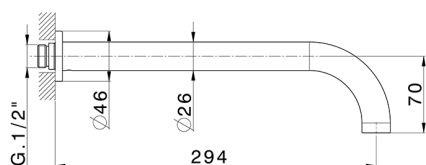

Exposed part for concealed washbasin mixer BARCELONA_BA013517

MODEL **BA013517**

Exposed part for concealed washbasin mixer, without concealed part, for item ZA033510

AVAILABLE FINISHINGS

-  **21** 21 Chrome
-  **2A** 2A Satin Brushed Nickel
-  **40** 40 Matt Black

CHARACTERISTICS

Installation **Concealed**

Required concealed parts **ZA033510**

Concealed washbasin mixer CONCEALED_ZA033510

MODEL **ZA033510**

Concealed washbasin mixer, with two right headvalves

AVAILABLE FINISHINGS