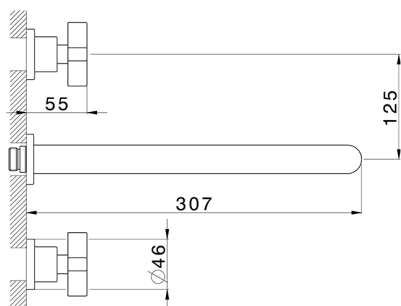

## Exposed part for concealed washbasin mixer BARCELONA\_BA013517

MODEL **BA013517**

Exposed part for concealed washbasin mixer, without concealed part, for item ZA033510

## Concealed washbasin mixer CONCEALED\_ZA033510

MODEL **ZA033510**

Concealed washbasin mixer, with two right headvalves

AVAILABLE FINISHINGS

 **04** 04 Without finishing

CHARACTERISTICS

Concealed **1**

2026-04-26