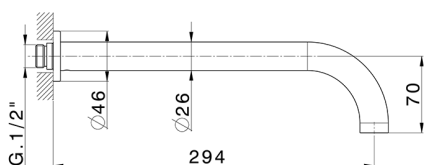

Exposed part for concealed washbasin mixer BARCELONA_BA013517

MODEL **BA013517**

Exposed part for concealed washbasin mixer, without concealed part, for item ZA033510

AVAILABLE FINISHINGS

- **21** 21 Chrome
- **2A** 2A Satin Brushed Nickel
- **40** 40 Matt Black