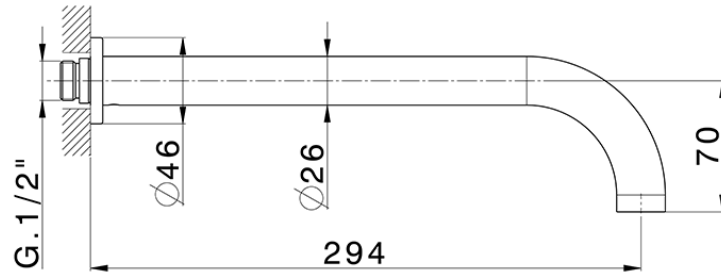

## Exposed part for concealed washbasin mixer BARCELONA\_BA013517

BA013517

<https://en.cisal.it/exposed-part-for-concealed-washbasin-mixer-barcelona-ba013517>

Serie's code	Size XX
CX 1351	20-35
CF 1351	20-35
CX 0331	20-35
CF 0331	20-35
CX 0200	20-35
CF 0200	20-35
BA 1351	20-35
GS 1351	20-35
GL 1351	20-35
MN 1351	20-35
LN 1351	20-35
LV 1351	33-48
LY 1351	33-48
CU 1351	33-48
SM 1351	30-45
AA 1351	10-30
AC 1351	10-30
AR 1351	15-25
PZ 1351	10-30
RG 1351	10-30
TS 1351	10-30
VT 1351	10-30
CS 1351	10-30
WA 1351	45-68
X1 1351	33-45
X2 1351	33-45
X3 1351	33-45
X4 1351	33-45
X5 1351	33-45
RI 1351	20-35
RM 1351	20-35

Limiti di tolleranza superficie piastrelle  
 Adjustment limits for finished tile surface  
 Limites de tolérance surface carrelage  
 Fliesenoberfläche  
 Superficie del azulejo

ZA033510

<https://en.cisal.it/concealed-washbasin-mixer-concealed-za033510>