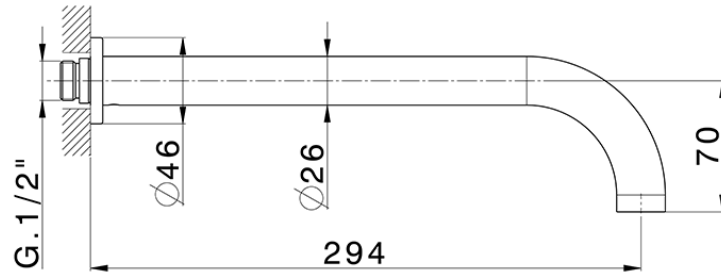

Exposed part for concealed washbasin mixer BARCELONA_BA013517

BA013517

<https://en.cisal.it/exposed-part-for-concealed-washbasin-mixer-barcelona-ba013517>

Serie's code	Size XX
CX 1351	20-35
CF 1351	20-35
CX 0331	20-35
CF 0331	20-35
CX 0200	20-35
CF 0200	20-35
BA 1351	20-35
GS 1351	20-35
GL 1351	20-35
MN 1351	20-35
LN 1351	20-35
LV 1351	33-48
LY 1351	33-48
CU 1351	33-48
SM 1351	30-45
AA 1351	10-30
AC 1351	10-30
AR 1351	15-25
PZ 1351	10-30
RG 1351	10-30
TS 1351	10-30
VT 1351	10-30
CS 1351	10-30
WA 1351	45-68
X1 1351	33-45
X2 1351	33-45
X3 1351	33-45
X4 1351	33-45
X5 1351	33-45
RI 1351	20-35
RM 1351	20-35

Limiti di tolleranza superficie piastrelle
 Adjustment limits for finished tile surface
 Limites de tolérance surface carrelage
 Fliesenoberfläche
 Superficie del azulejo

ZA033510

<https://en.cisal.it/concealed-washbasin-mixer-concealed-za033510>