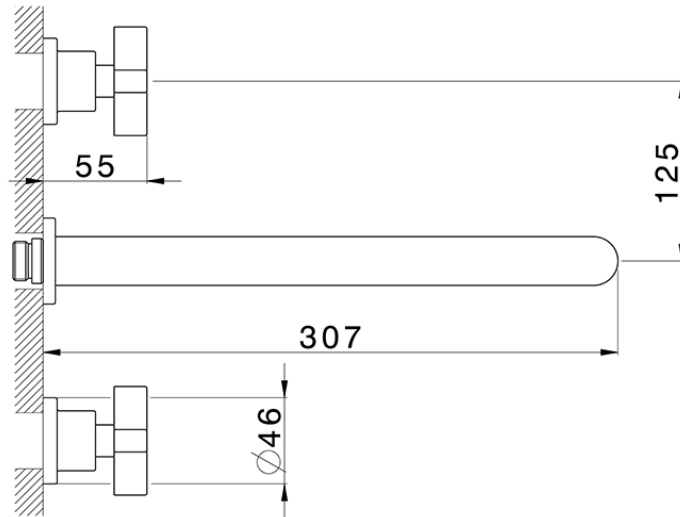

Exposed part for concealed washbasin mixer BARCELONA_BA013517

BA013517

<https://en.cisal.it/exposed-part-for-concealed-washbasin-mixer-barcelona-ba013517>

Serie's code	Size XX
CX 1351	20-35
CF 1351	20-35
CX 0331	20-35
CF 0331	20-35
CX 0200	20-35
CF 0200	20-35
BA 1351	20-35
GS 1351	20-35
GL 1351	20-35
MN 1351	20-35
LN 1351	20-35
LV 1351	33-48
LY 1351	33-48
CU 1351	33-48
SM 1351	30-45
AA 1351	10-30
AC 1351	10-30
AR 1351	15-25
PZ 1351	10-30
RG 1351	10-30
TS 1351	10-30
VT 1351	10-30
CS 1351	10-30
WA 1351	45-68
X1 1351	33-45
X2 1351	33-45
X3 1351	33-45
X4 1351	33-45
X5 1351	33-45
RI 1351	20-35
RM 1351	20-35

Limiti di tolleranza superficie piastrelle
 Adjustment limits for finished tile surface
 Limites de tolérance surface carrelage
 Fliesenoberfläche
 Superficie del azulejo

ZA033510

<https://en.cisal.it/concealed-washbasin-mixer-concealed-za033510>