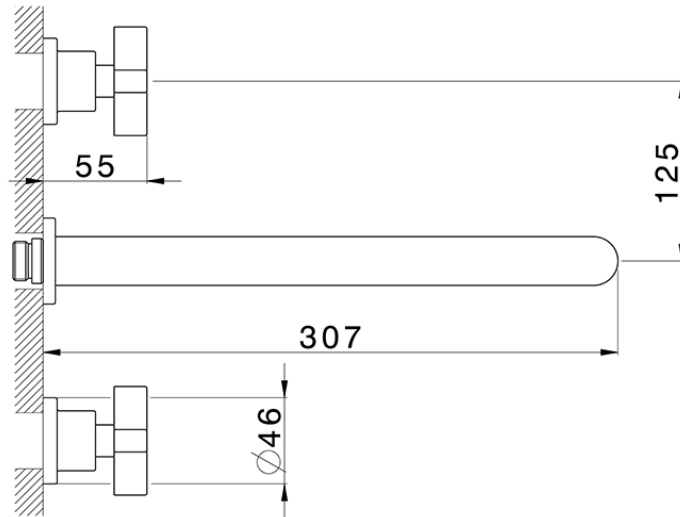

## Exposed part for concealed washbasin mixer BARCELONA\_BA013517

BA013517

<https://en.cisal.it/exposed-part-for-concealed-washbasin-mixer-barcelona-ba013517>

Serie's code	Size XX
CX 1351	20-35
CF 1351	20-35
CX 0331	20-35
CF 0331	20-35
CX 0200	20-35
CF 0200	20-35
BA 1351	20-35
GS 1351	20-35
GL 1351	20-35
MN 1351	20-35
LN 1351	20-35
LV 1351	33-48
LY 1351	33-48
CU 1351	33-48
SM 1351	30-45
AA 1351	10-30
AC 1351	10-30
AR 1351	15-25
PZ 1351	10-30
RG 1351	10-30
TS 1351	10-30
VT 1351	10-30
CS 1351	10-30
WA 1351	45-68
X1 1351	33-45
X2 1351	33-45
X3 1351	33-45
X4 1351	33-45
X5 1351	33-45
RI 1351	20-35
RM 1351	20-35

Limiti di tolleranza superficie piastrelle  
 Adjustment limits for finished tile surface  
 Limites de tolérance surface carrelage  
 Fliesenoberfläche  
 Superficie del azulejo

ZA033510

<https://en.cisal.it/concealed-washbasin-mixer-concealed-za033510>