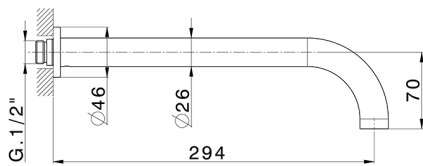

Exposed part for concealed washbasin mixer BARCELONA_BA013517

MODEL **BA013517**

Exposed part for concealed washbasin mixer, without concealed part, for item ZA033510

AVAILABLE FINISHINGS

-  **21** 21 Chrome
-  **2A** 2A Satin Brushed Nickel
-  **40** 40 Matt Black

CHARACTERISTICS

Installation **Concealed**

Required concealed parts **ZA033510**

Concealed washbasin mixer CONCEALED_ZA033510

MODEL **ZA033510**

Concealed washbasin mixer, with two right headvalves

AVAILABLE FINISHINGS