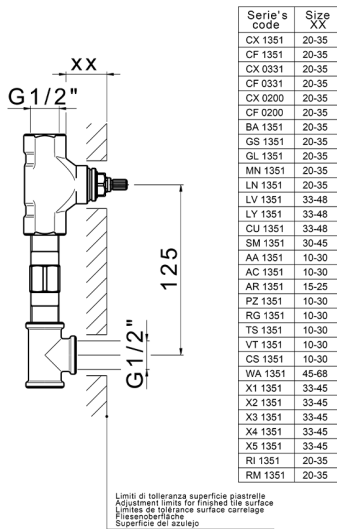

Concealed washbasin mixer CONCEALED_ZA033510

MODEL **ZA033510**

Concealed washbasin mixer, with two right headvalves

AVAILABLE FINISHINGS

04 04 Without finishing

CHARACTERISTICS

Concealed **1**

2026-04-06