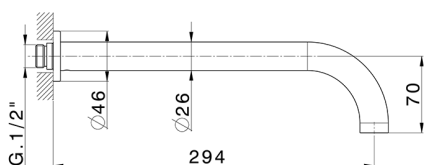

Exposed part for concealed washbasin mixer BARCELONA_BA013517

MODEL **BA013517**

Exposed part for concealed washbasin mixer, without concealed part, for item ZA033510

AVAILABLE FINISHINGS

-  **21** 21 Chrome
-  **2A** 2A Satin Brushed Nickel
-  **40** 40 Matt Black

CHARACTERISTICS

Installation **Concealed**

Required concealed parts **ZA033510**

Concealed washbasin mixer CONCEALED_ZA033510

MODEL **ZA033510**

Concealed washbasin mixer, with two right headvalves

AVAILABLE FINISHINGS