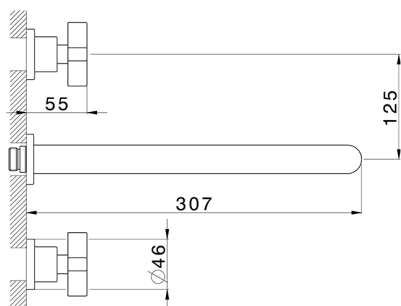

Exposed part for concealed washbasin mixer BARCELONA_BA013517

MODEL **BA013517**

Exposed part for concealed washbasin mixer, without concealed part, for item ZA033510

AVAILABLE FINISHINGS

-  **21** 21 Chrome
-  **2A** 2A Satin Brushed Nickel
-  **40** 40 Matt Black

CHARACTERISTICS

Installation **Concealed**

Required concealed parts **ZA033510**

Concealed washbasin mixer CONCEALED_ZA033510

MODEL **ZA033510**

Concealed washbasin mixer, with two right headvalves

AVAILABLE FINISHINGS