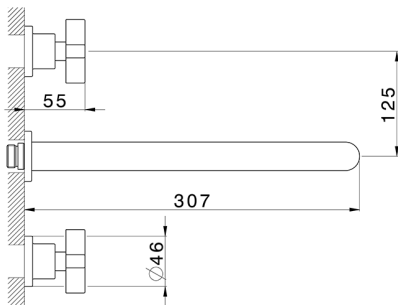

Exposed part for concealed washbasin mixer BARCELONA_BA013517

MODEL **BA013517**

Exposed part for concealed washbasin mixer, without concealed part, for item ZA033510

AVAILABLE FINISHINGS

-  **21** 21 Chrome
-  **2A** 2A Satin Brushed Nickel
-  **40** 40 Matt Black

CHARACTERISTICS

Installation **Concealed**

Required concealed parts **ZA033510**

Concealed washbasin mixer CONCEALED_ZA033510

MODEL **ZA033510**

Concealed washbasin mixer, with two right headvalves

AVAILABLE FINISHINGS