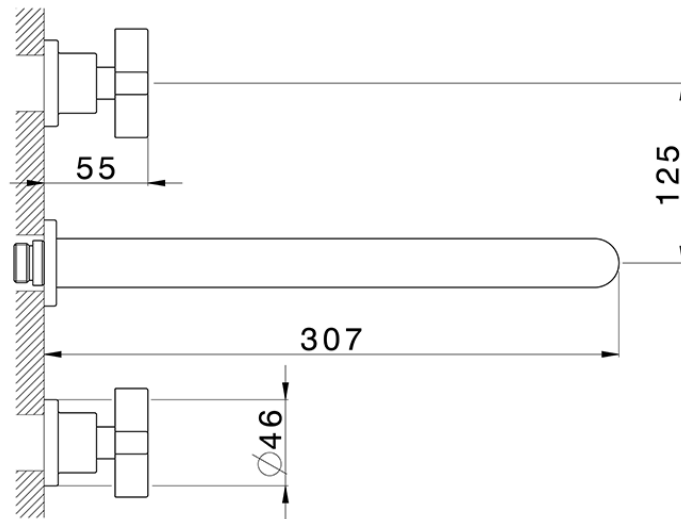

Exposed part for concealed washbasin mixer BARCELONA_BA013517

BA013517

<https://en.cisal.it/exposed-part-for-concealed-washbasin-mixer-barcelona-ba013517>

Serie's code	Size XX
CX 1351	20-35
CF 1351	20-35
CX 0331	20-35
CF 0331	20-35
CX 0200	20-35
CF 0200	20-35
BA 1351	20-35
GS 1351	20-35
GL 1351	20-35
MN 1351	20-35
LN 1351	20-35
LV 1351	33-48
LY 1351	33-48
CU 1351	33-48
SM 1351	30-45
AA 1351	10-30
AC 1351	10-30
AR 1351	15-25
PZ 1351	10-30
RG 1351	10-30
TS 1351	10-30
VT 1351	10-30
CS 1351	10-30
WA 1351	45-68
X1 1351	33-45
X2 1351	33-45
X3 1351	33-45
X4 1351	33-45
X5 1351	33-45
RI 1351	20-35
RM 1351	20-35

Limiti di tolleranza superficie piastrelle
 Adjustment limits for finished tile surface
 Limites de tolérance surface carrelage
 Fliesenoberfläche
 Superficie del azulejo

ZA033510

<https://en.cisal.it/concealed-washbasin-mixer-concealed-za033510>