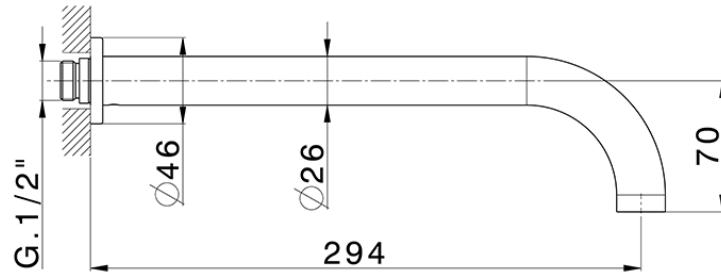

Exposed part for concealed washbasin mixer BARCELONA_BA013517

BA013517

<https://en.cisal.it/exposed-part-for-concealed-washbasin-mixer-barcelona-ba013517>

Serie's code	Size XX
CX 1351	20-35
CF 1351	20-35
CX 0331	20-35
CF 0331	20-35
CX 0200	20-35
CF 0200	20-35
BA 1351	20-35
GS 1351	20-35
GL 1351	20-35
MN 1351	20-35
LN 1351	20-35
LV 1351	33-48
LY 1351	33-48
CU 1351	33-48
SM 1351	30-45
AA 1351	10-30
AC 1351	10-30
AR 1351	15-25
PZ 1351	10-30
RG 1351	10-30
TS 1351	10-30
VT 1351	10-30
CS 1351	10-30
WA 1351	45-68
X1 1351	33-45
X2 1351	33-45
X3 1351	33-45
X4 1351	33-45
X5 1351	33-45
RI 1351	20-35
RM 1351	20-35

Limiti di tolleranza superficie piastrelle
 Adjustment limits for finished tile surface
 Limites de tolérance surface carrelage
 Fliesenoberfläche
 Superficie del azulejo

ZA033510

<https://en.cisal.it/concealed-washbasin-mixer-concealed-za033510>