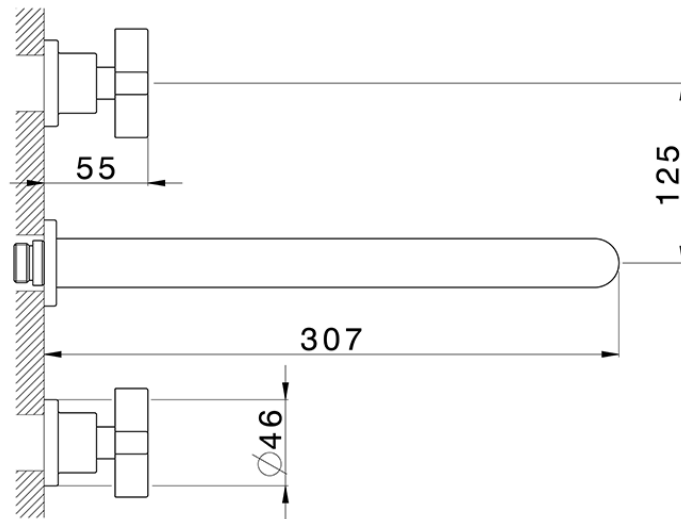

## Exposed part for concealed washbasin mixer BARCELONA\_BA013517

BA013517

<https://en.cisal.it/exposed-part-for-concealed-washbasin-mixer-barcelona-ba013517>

Serie's code	Size XX
CX 1351	20-35
CF 1351	20-35
CX 0331	20-35
CF 0331	20-35
CX 0200	20-35
CF 0200	20-35
BA 1351	20-35
GS 1351	20-35
GL 1351	20-35
MN 1351	20-35
LN 1351	20-35
LV 1351	33-48
LY 1351	33-48
CU 1351	33-48
SM 1351	30-45
AA 1351	10-30
AC 1351	10-30
AR 1351	15-25
PZ 1351	10-30
RG 1351	10-30
TS 1351	10-30
VT 1351	10-30
CS 1351	10-30
WA 1351	45-68
X1 1351	33-45
X2 1351	33-45
X3 1351	33-45
X4 1351	33-45
X5 1351	33-45
RI 1351	20-35
RM 1351	20-35

Limiti di tolleranza superficie piastrelle  
 Adjustment limits for finished tile surface  
 Limites de tolérance surface carrelage  
 Fliesenoberfläche  
 Superficie del azulejo

ZA033510

<https://en.cisal.it/concealed-washbasin-mixer-concealed-za033510>