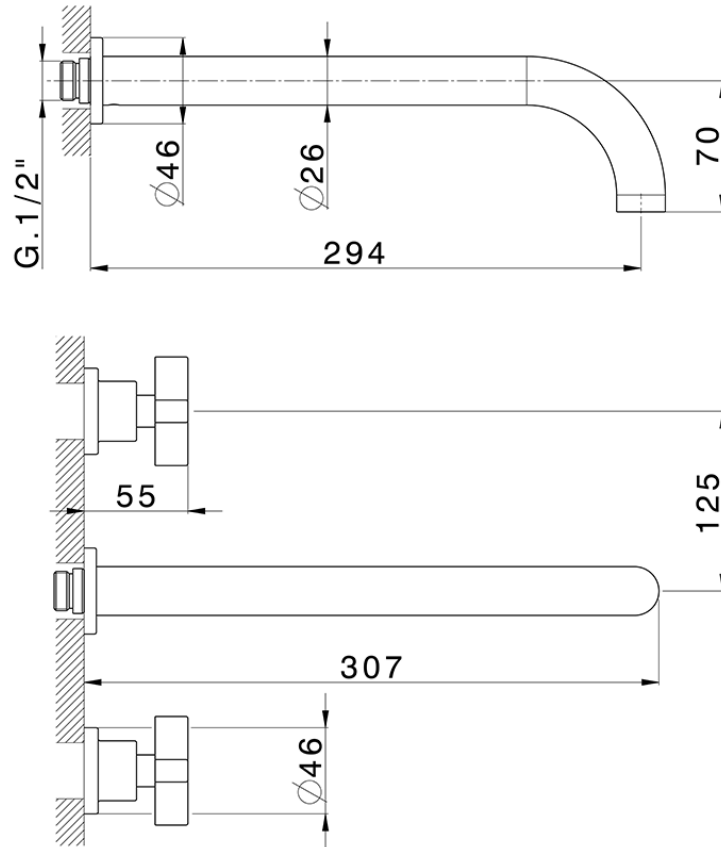

Exposed part for concealed washbasin mixer BARCELONA_BA013517

BA013517

<https://en.cisal.it/exposed-part-for-concealed-washbasin-mixer-barcelona-ba013517>

Serie's code	Size XX
CX 1351	20-35
CF 1351	20-35
CX 0331	20-35
CF 0331	20-35
CX 0200	20-35
CF 0200	20-35
BA 1351	20-35
GS 1351	20-35
GL 1351	20-35
MN 1351	20-35
LN 1351	20-35
LV 1351	33-48
LY 1351	33-48
CU 1351	33-48
SM 1351	30-45
AA 1351	10-30
AC 1351	10-30
AR 1351	15-25
PZ 1351	10-30
RG 1351	10-30
TS 1351	10-30
VT 1351	10-30
CS 1351	10-30
WA 1351	45-68
X1 1351	33-45
X2 1351	33-45
X3 1351	33-45
X4 1351	33-45
X5 1351	33-45
RI 1351	20-35
RM 1351	20-35

Limiti di tolleranza superficie piastrelle
 Adjustment limits for finished tile surface
 Limites de tolérance surface carrelage
 Fliesenoberfläche
 Superficie del azulejo

ZA033510

<https://en.cisal.it/concealed-washbasin-mixer-concealed-za033510>