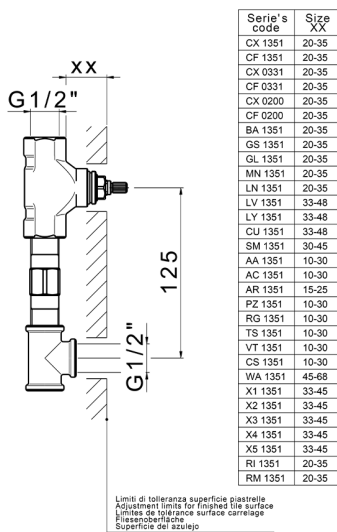

2026-06-16