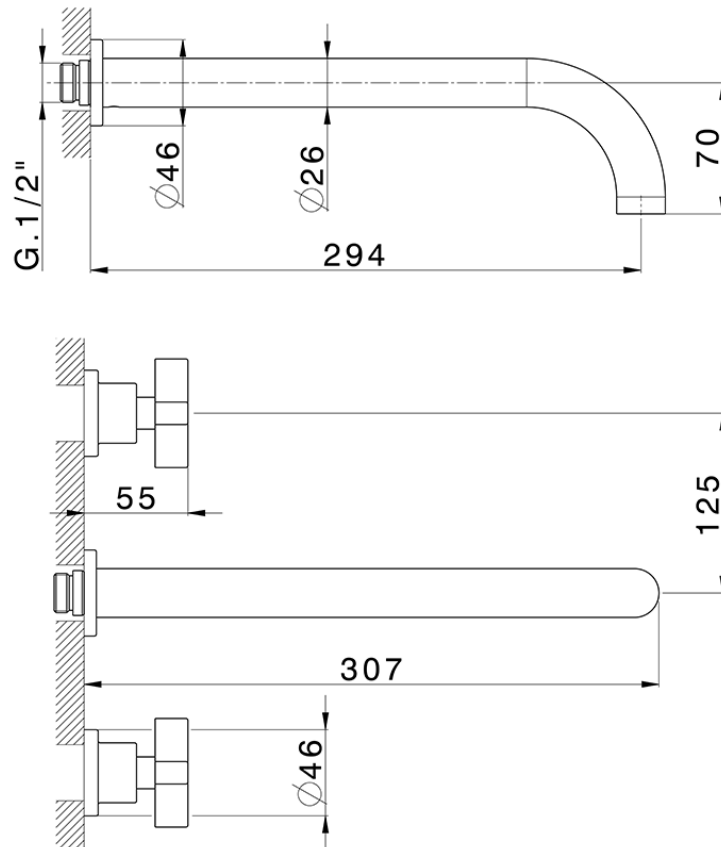

Exposed part for concealed washbasin mixer BARCELONA_BA013517

BA013517

<https://en.cisal.it/exposed-part-for-concealed-washbasin-mixer-barcelona-ba013517>

Serie's code	Size XX
CX 1351	20-35
CF 1351	20-35
CX 0331	20-35
CF 0331	20-35
CX 0200	20-35
CF 0200	20-35
BA 1351	20-35
GS 1351	20-35
GL 1351	20-35
MN 1351	20-35
LN 1351	20-35
LV 1351	33-48
LY 1351	33-48
CU 1351	33-48
SM 1351	30-45
AA 1351	10-30
AC 1351	10-30
AR 1351	15-25
PZ 1351	10-30
RG 1351	10-30
TS 1351	10-30
VT 1351	10-30
CS 1351	10-30
WA 1351	45-68
X1 1351	33-45
X2 1351	33-45
X3 1351	33-45
X4 1351	33-45
X5 1351	33-45
RI 1351	20-35
RM 1351	20-35

Limiti di tolleranza superficie piastrelle
 Adjustment limits for finished tile surface
 Limites de tolérance surface carrelage
 Fliesenoberfläche
 Superficie del azulejo

ZA033510

<https://en.cisal.it/concealed-washbasin-mixer-concealed-za033510>