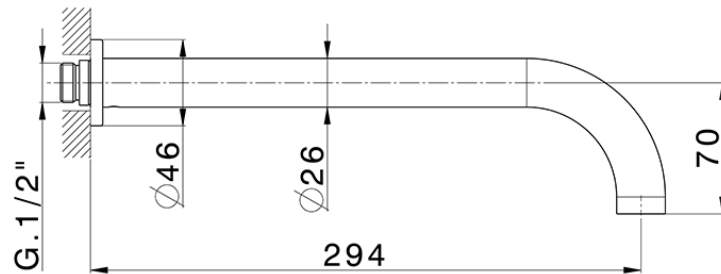

Exposed part for concealed washbasin mixer BARCELONA_BA013517

BA013517

<https://en.cisal.it/exposed-part-for-concealed-washbasin-mixer-barcelona-ba013517>

Serie's code	Size XX
CX 1351	20-35
CF 1351	20-35
CX 0331	20-35
CF 0331	20-35
CX 0200	20-35
CF 0200	20-35
BA 1351	20-35
GS 1351	20-35
GL 1351	20-35
MN 1351	20-35
LN 1351	20-35
LV 1351	33-48
LY 1351	33-48
CU 1351	33-48
SM 1351	30-45
AA 1351	10-30
AC 1351	10-30
AR 1351	15-25
PZ 1351	10-30
RG 1351	10-30
TS 1351	10-30
VT 1351	10-30
CS 1351	10-30
WA 1351	45-68
X1 1351	33-45
X2 1351	33-45
X3 1351	33-45
X4 1351	33-45
X5 1351	33-45
RI 1351	20-35
RM 1351	20-35

Limiti di tolleranza superficie piastrelle
 Adjustment limits for finished tile surface
 Limites de tolérance surface carrelage
 Fliesenoberfläche
 Superficie del azulejo

ZA033510

<https://en.cisal.it/concealed-washbasin-mixer-concealed-za033510>