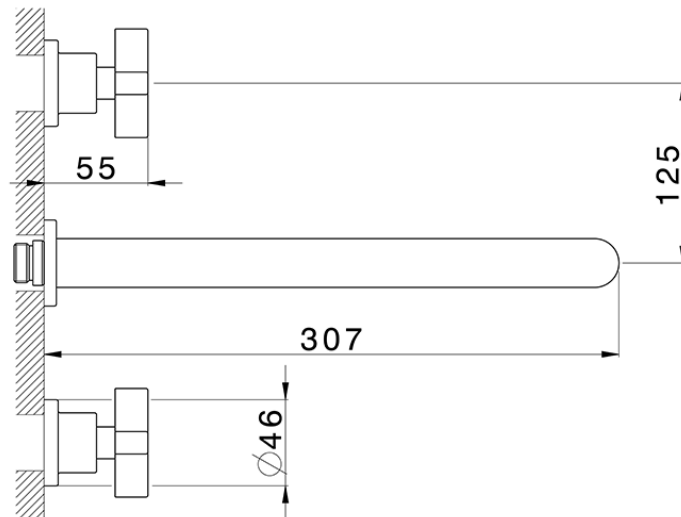

Exposed part for concealed washbasin mixer BARCELONA_BA013517

BA013517

<https://en.cisal.it/exposed-part-for-concealed-washbasin-mixer-barcelona-ba013517>

Serie's code	Size XX
CX 1351	20-35
CF 1351	20-35
CX 0331	20-35
CF 0331	20-35
CX 0200	20-35
CF 0200	20-35
BA 1351	20-35
GS 1351	20-35
GL 1351	20-35
MN 1351	20-35
LN 1351	20-35
LV 1351	33-48
LY 1351	33-48
CU 1351	33-48
SM 1351	30-45
AA 1351	10-30
AC 1351	10-30
AR 1351	15-25
PZ 1351	10-30
RG 1351	10-30
TS 1351	10-30
VT 1351	10-30
CS 1351	10-30
WA 1351	45-68
X1 1351	33-45
X2 1351	33-45
X3 1351	33-45
X4 1351	33-45
X5 1351	33-45
RI 1351	20-35
RM 1351	20-35

Limiti di tolleranza superficie piastrelle
 Adjustment limits for finished tile surface
 Limites de tolérance surface carrelage
 Fliesenoberfläche
 Superficie del azulejo

ZA033510

<https://en.cisal.it/concealed-washbasin-mixer-concealed-za033510>