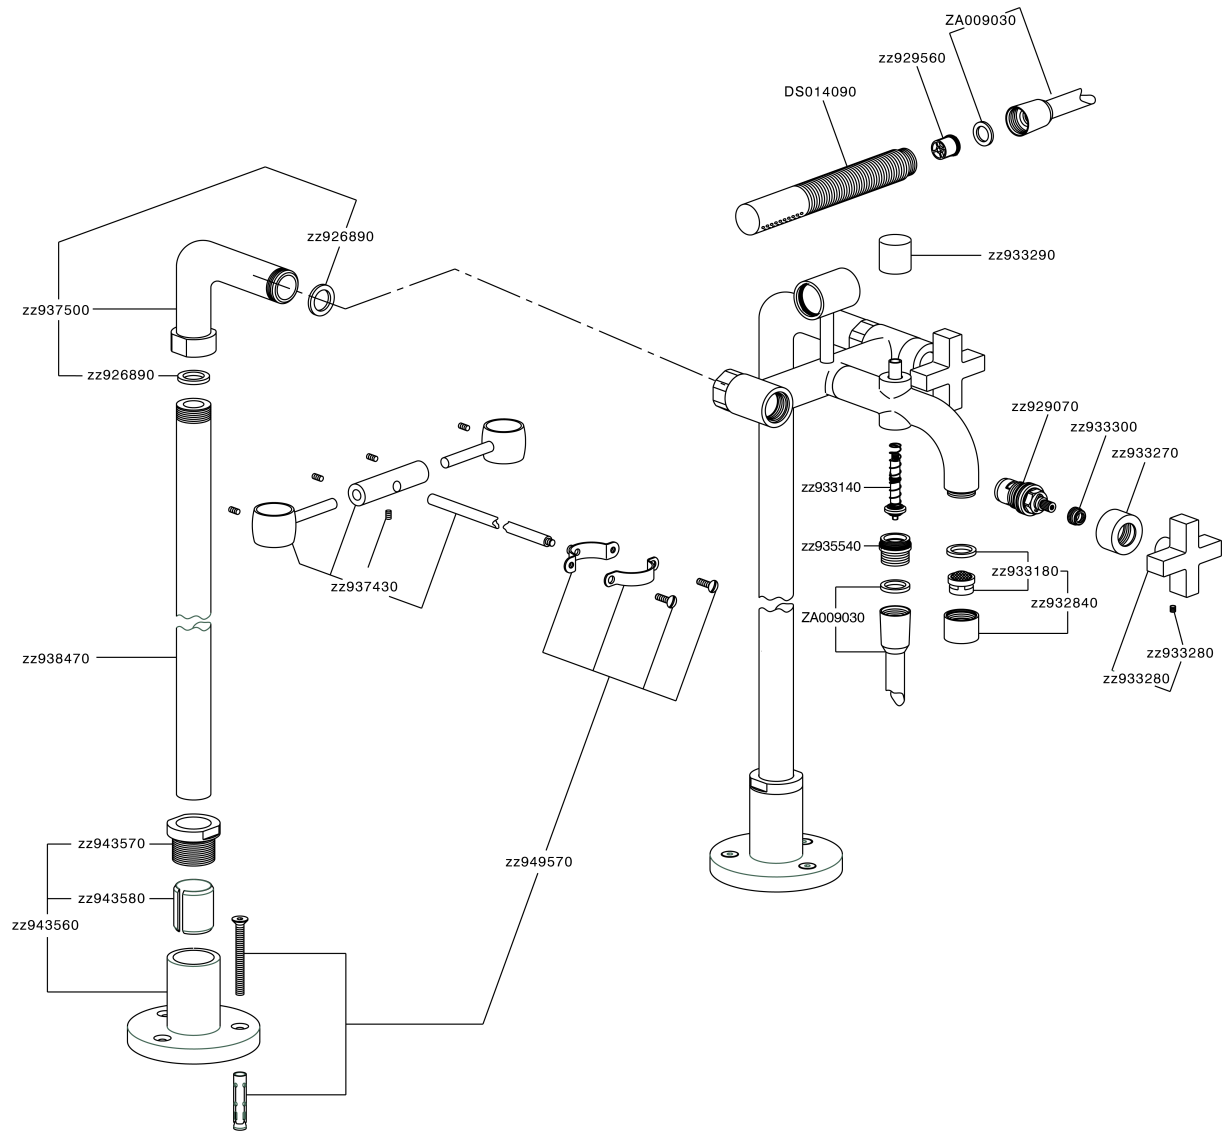

Bath mixer, with floor pillar legs BARCELONA_BA004200

MODEL **BA004200**

Bath mixer, with floor pillar legs, handshower holder on cradle, Brass minimalistic one spray handshower, 150 cm Brass Flexible Hose

AVAILABLE FINISHINGS

-  **21** 21 Chrome
-  **2A** 2A Satin Brushed Nickel
-  **40** 40 Matt Black

CHARACTERISTICS

Bath mixer, with floor pillar legs BARCELONA_BA004200

BA004200

<https://en.cisal.it/bath-mixer-with-floor-pillar-legs-barcelona-ba004200>