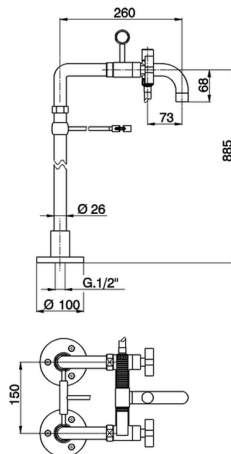

Bath mixer, with floor pillar legs BARCELONA_BA004200

MODEL **BA004200**

Bath mixer, with floor pillar legs, handshower holder on cradle, Brass minimalistic one spray handshower, 150 cm Brass Flexible Hose

AVAILABLE FINISHINGS

-  **21** 21 Chrome
-  **2A** 2A Satin Brushed Nickel
-  **40** 40 Matt Black

CHARACTERISTICS

Bath mixer, with floor pillar legs BARCELONA_BA004200

BA004200

<https://en.cisal.it/bath-mixer-with-floor-pillar-legs-barcelona-ba004200>