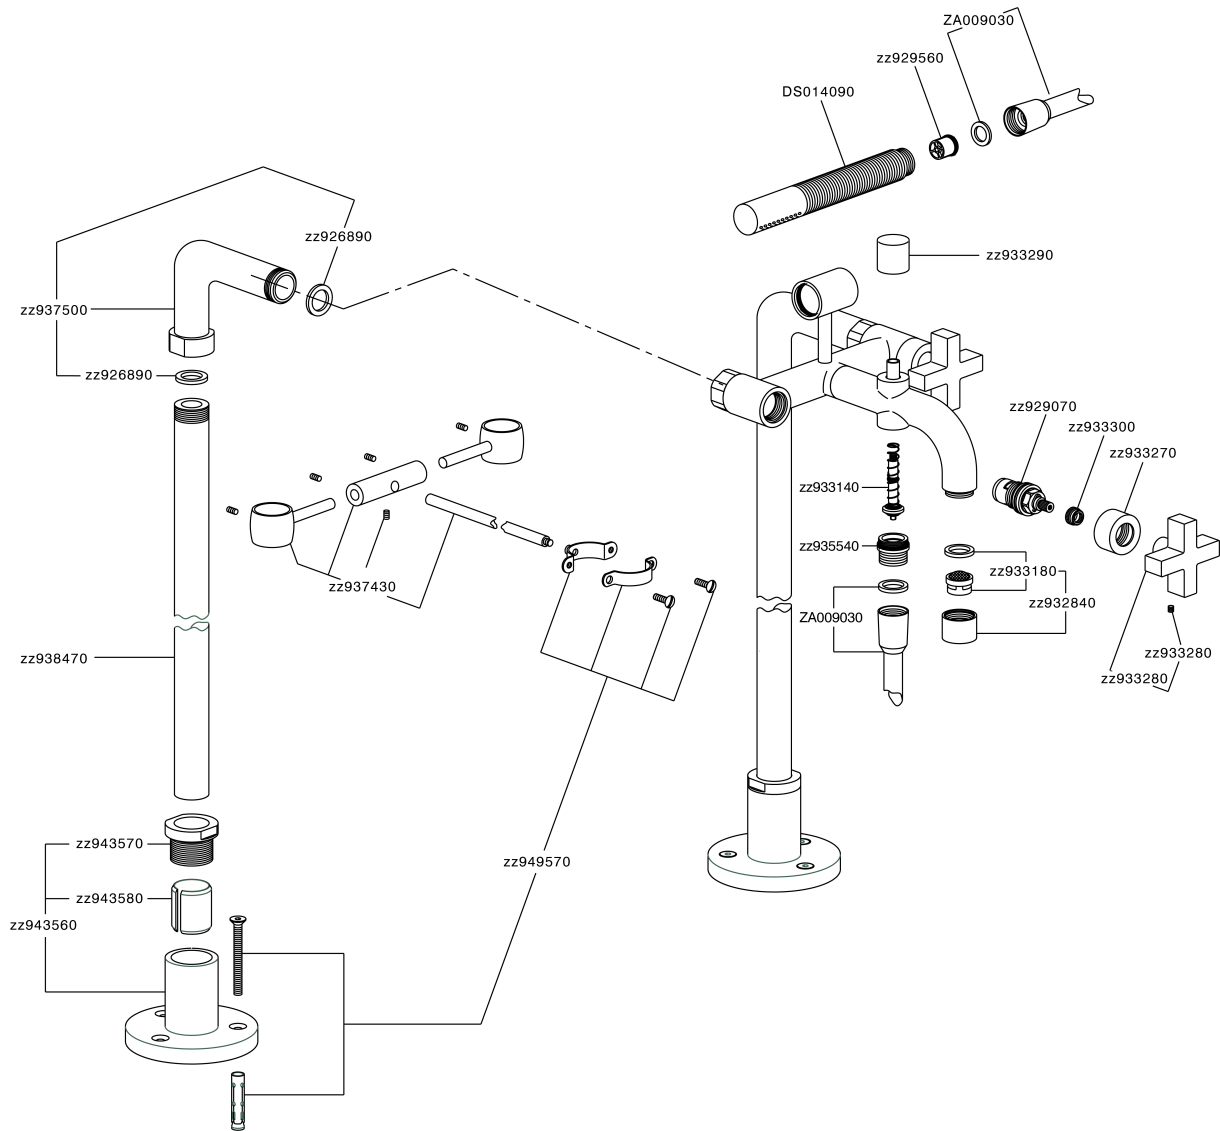

Bath mixer, with floor pillar legs BARCELONA_BA004200

BA004200

<https://en.cisal.it/bath-mixer-with-floor-pillar-legs-barcelona-ba004200>

2026-04-26