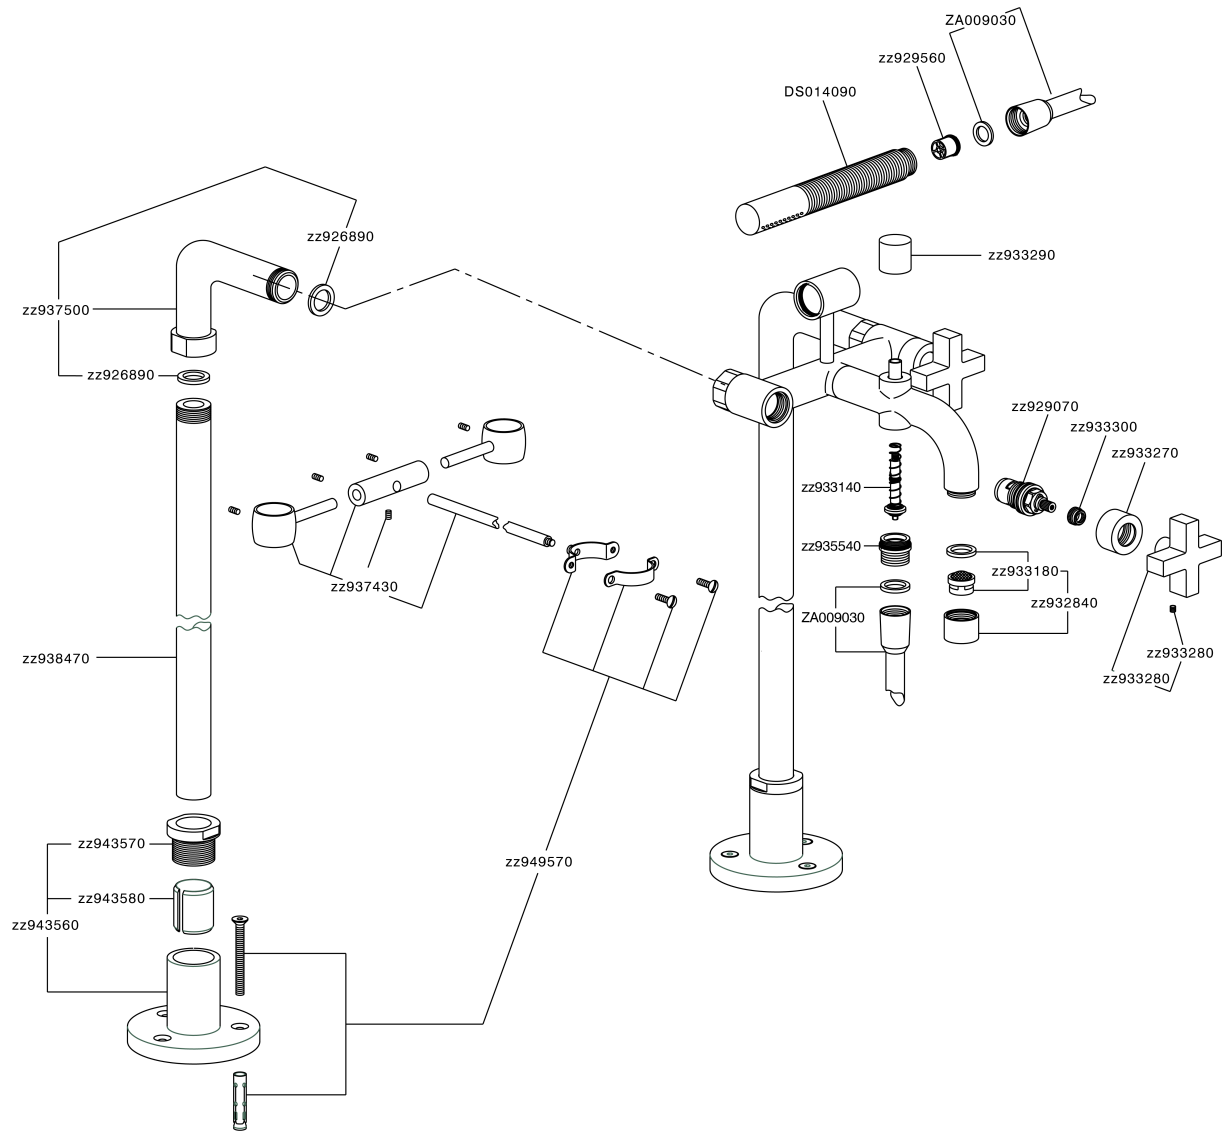

Bath mixer, with floor pillar legs BARCELONA_BA004200

BA004200

<https://en.cisal.it/bath-mixer-with-floor-pillar-legs-barcelona-ba004200>

2026-06-24