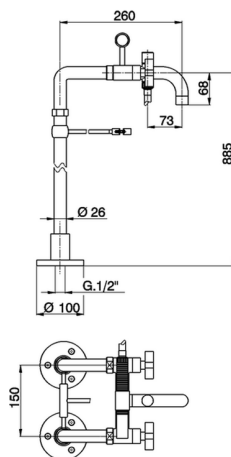

## Bath mixer, with floor pillar legs BARCELONA\_BA004200

MODEL **BA004200**

Bath mixer, with floor pillar legs, handshower holder on cradle, Brass minimalistic one spray handshower, 150 cm Brass Flexible Hose

## Bath mixer, with floor pillar legs BARCELONA\_BA004200

BA004200

<https://en.cisal.it/bath-mixer-with-floor-pillar-legs-barcelona-ba004200>

2026-04-05