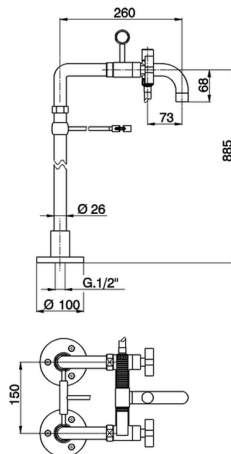

AVAILABLE FINISHINGS

- **21** 21 Chrome
- **2A** 2A Satin Brushed Nickel
- **40** 40 Matt Black