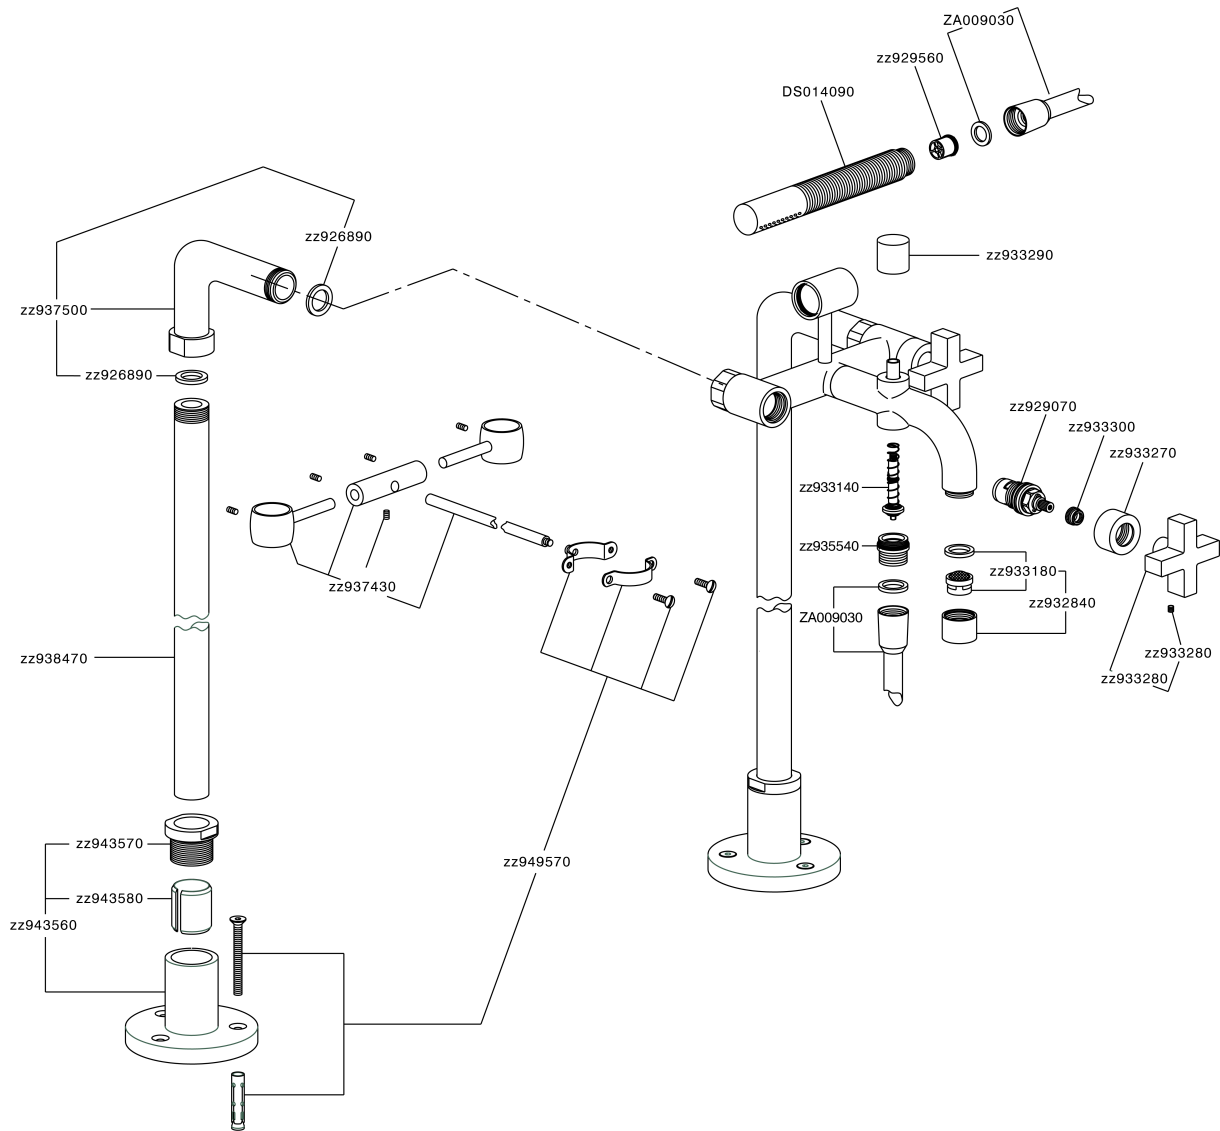

## Bath mixer, with floor pillar legs BARCELONA\_BA004200

MODEL **BA004200**

Bath mixer, with floor pillar legs, handshower holder on cradle, Brass minimalistic one spray handshower, 150 cm Brass Flexible Hose

## Bath mixer, with floor pillar legs BARCELONA\_BA004200

BA004200

<https://en.cisal.it/bath-mixer-with-floor-pillar-legs-barcelona-ba004200>

2026-04-05