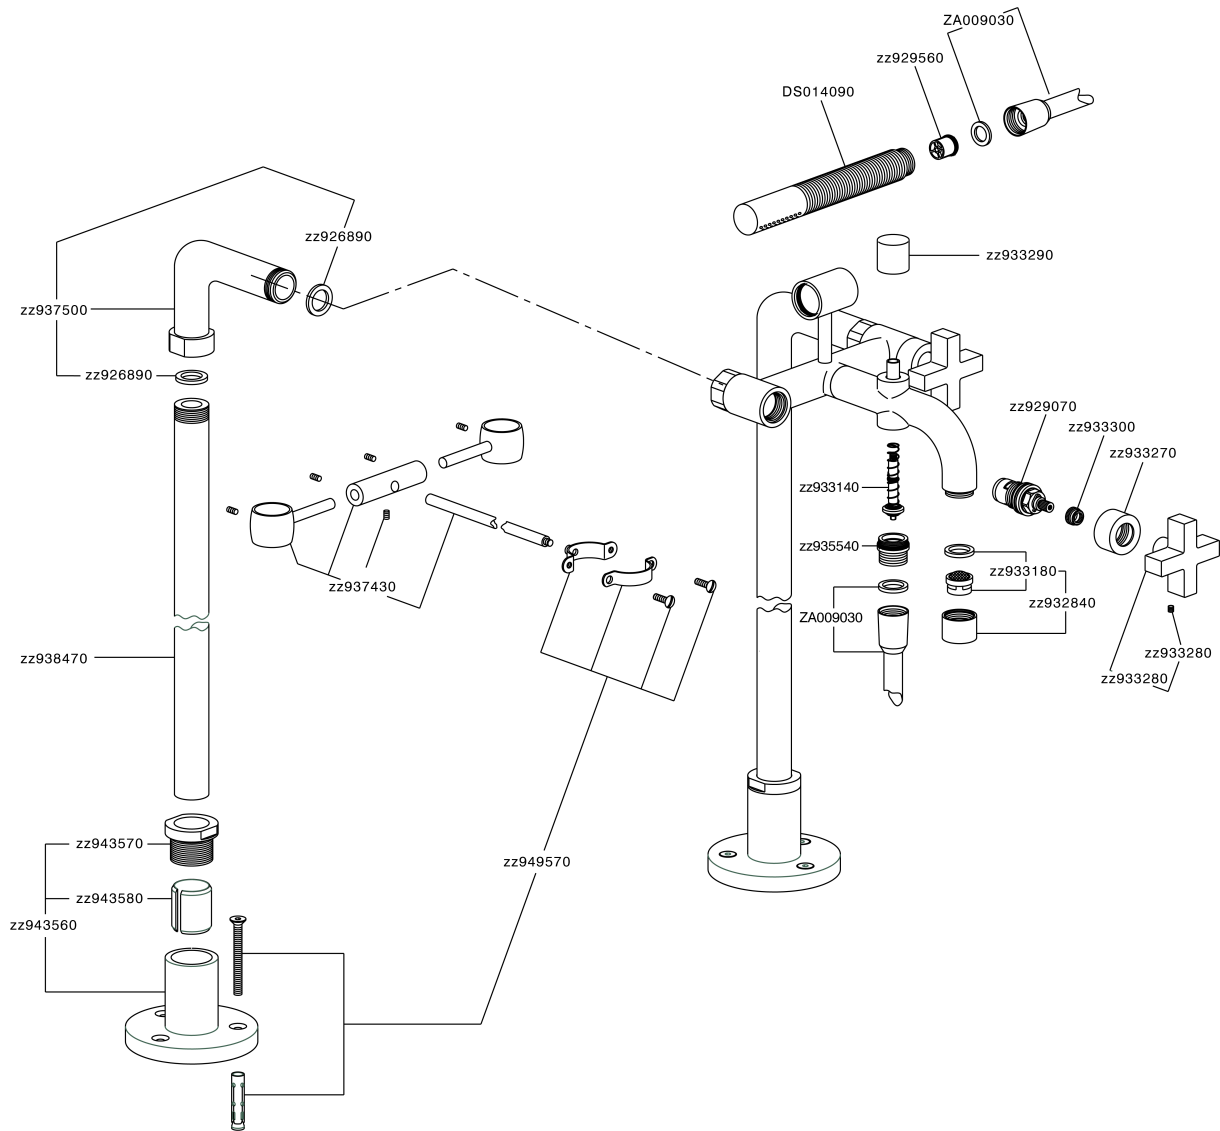

## Bath mixer, with floor pillar legs BARCELONA\_BA004200

MODEL **BA004200**

Bath mixer, with floor pillar legs, handshower holder on cradle, Brass minimalistic one spray handshower, 150 cm Brass Flexible Hose

## Bath mixer, with floor pillar legs BARCELONA\_BA004200

BA004200

<https://en.cisal.it/bath-mixer-with-floor-pillar-legs-barcelona-ba004200>

2026-04-26