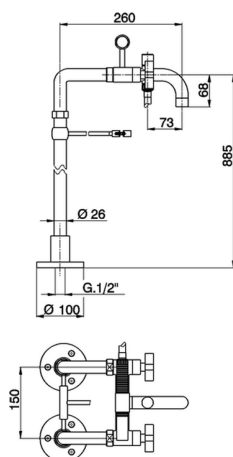

Bath mixer, with floor pillar legs BARCELONA_BA004200

MODEL **BA004200**

Bath mixer, with floor pillar legs, handshower holder on cradle, Brass minimalistic one spray handshower, 150 cm Brass Flexible Hose

AVAILABLE FINISHINGS

-  **21** 21 Chrome
-  **2A** 2A Satin Brushed Nickel
-  **40** 40 Matt Black

CHARACTERISTICS