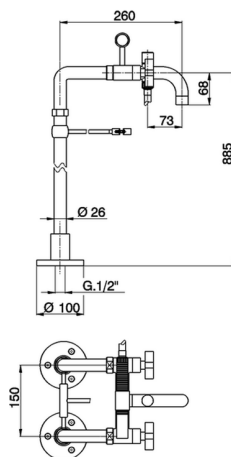

AVAILABLE FINISHINGS

- **21** 21 Chrome
- **2A** 2A Satin Brushed Nickel
- **40** 40 Matt Black