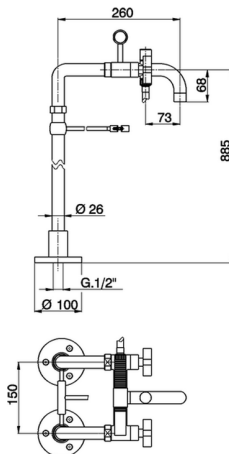

Bath mixer, with floor pillar legs BARCELONA_BA004200

MODEL **BA004200**

Bath mixer, with floor pillar legs, handshower holder on cradle, Brass minimalistic one spray handshower, 150 cm Brass Flexible Hose

AVAILABLE FINISHINGS

21 21 Chrome

2A 2A Satin Brushed Nickel

40 40 Matt Black

CHARACTERISTICS

Bath mixer, with floor pillar legs BARCELONA_BA004200

BA004200

<https://en.cisal.it/bath-mixer-with-floor-pillar-legs-barcelona-ba004200>