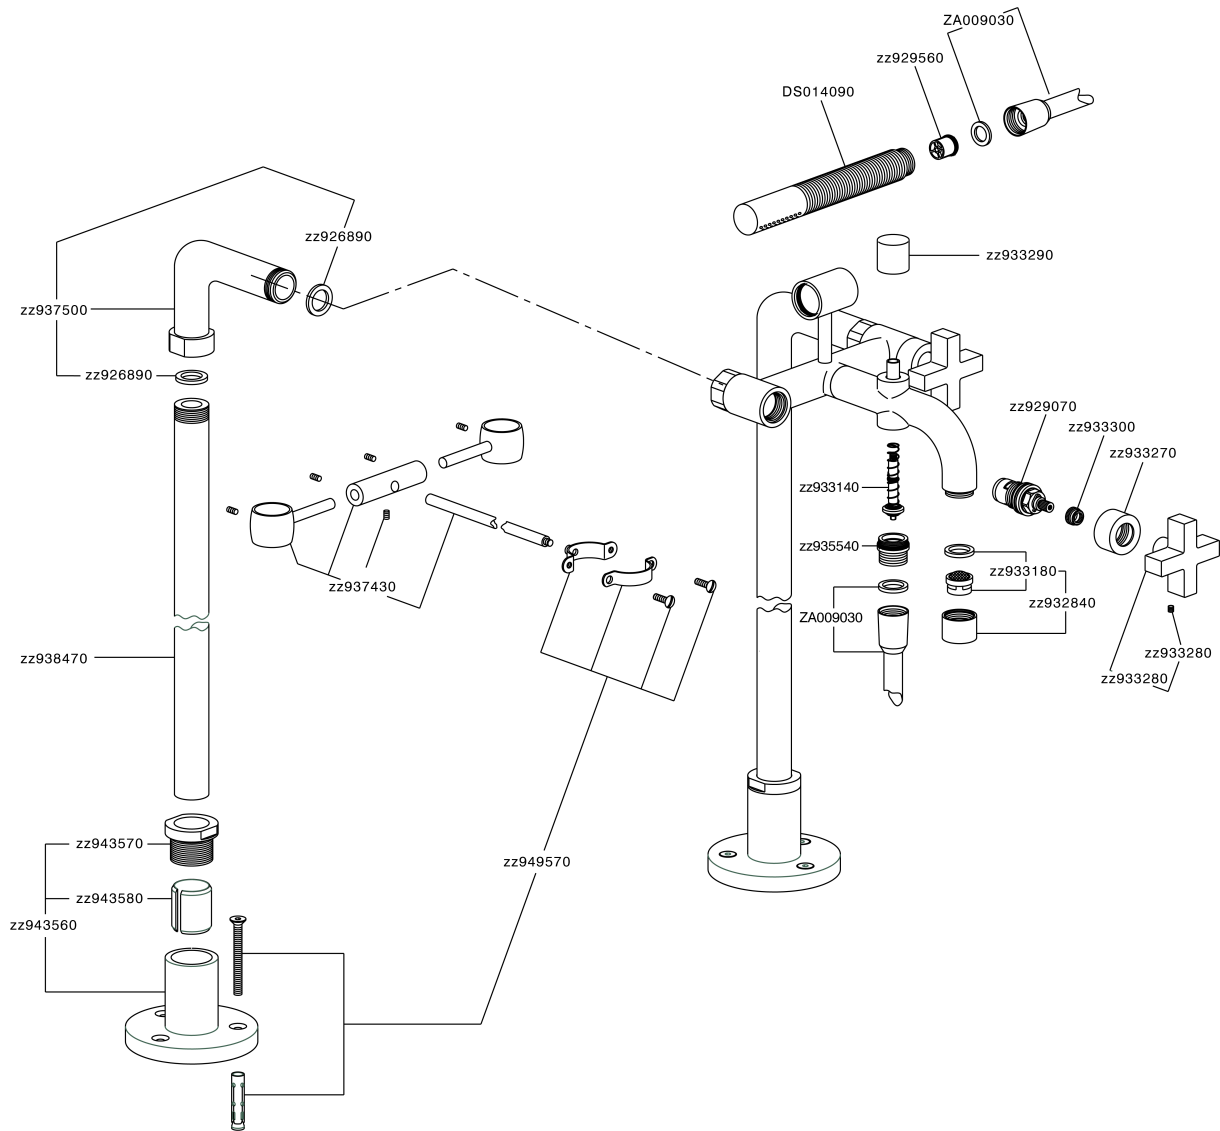

Bath mixer, with floor pillar legs BARCELONA_BA004200

MODEL **BA004200**

Bath mixer, with floor pillar legs, handshower holder on cradle, Brass minimalistic one spray handshower, 150 cm Brass Flexible Hose

AVAILABLE FINISHINGS

21 21 Chrome

2A 2A Satin Brushed Nickel

40 40 Matt Black

CHARACTERISTICS

Bath mixer, with floor pillar legs BARCELONA_BA004200

BA004200

<https://en.cisal.it/bath-mixer-with-floor-pillar-legs-barcelona-ba004200>