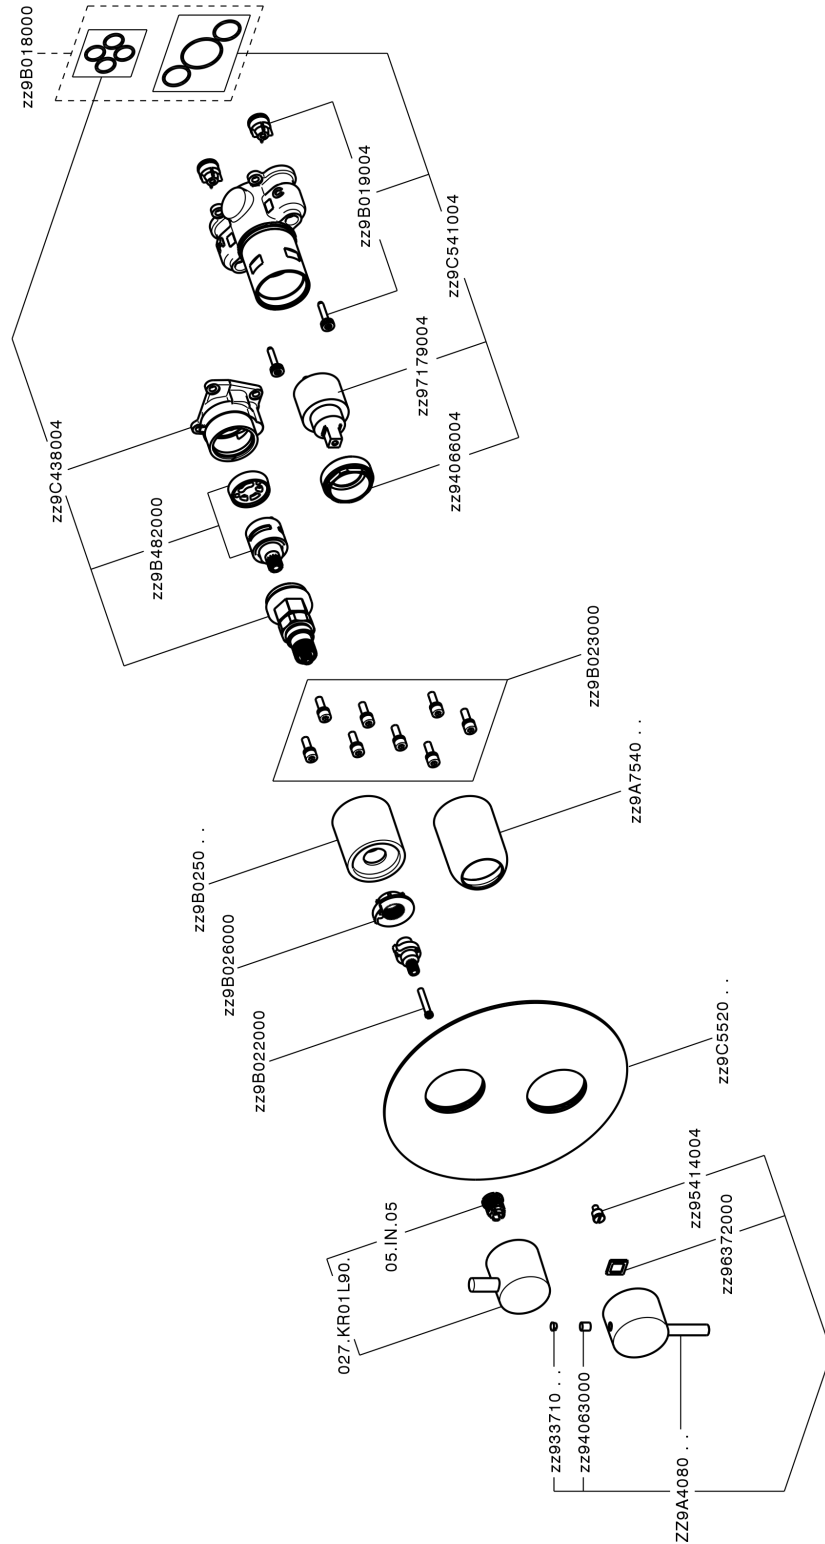

Exposed part for Single Lever One Box Valve NUOVA LESS_LN0BM030

MODEL **LN0BM030**

Exposed part for Single Lever One Box Valve, with 2-3 outlet diverter, Minimum depth of installation: 67 mm, without concealed part, for items ZA00B030-ZA00B031

AVAILABLE FINISHINGS

-  **21** 21 Chrome
-  **2F** 2F Brushed Nickel
-  **40** 40 Matt Black
-  **4Q** 4Q Matt White

CHARACTERISTICS

Cartridge Spare Parts **ZZ97179000**

35 mm Cartridge

Installation **Concealed**

Required concealed parts **ZA00B031**

ZA00B030

Exposed part for Single Lever One Box Valve NUOVA LESS_LN0BM030

LN0BM030

<https://en.cisal.it/exposed-part-for-single-lever-one-box-valve-nuova-less-ln0bm030>

One Box Universal Concealed Part ONE BOX_ZA00B031

MODEL **ZA00B031**

One Box Universal Concealed Part, for 1, 2 or 3 outlet thermostatic or single lever, without trim kit, with noise reducers, with sealing gasket