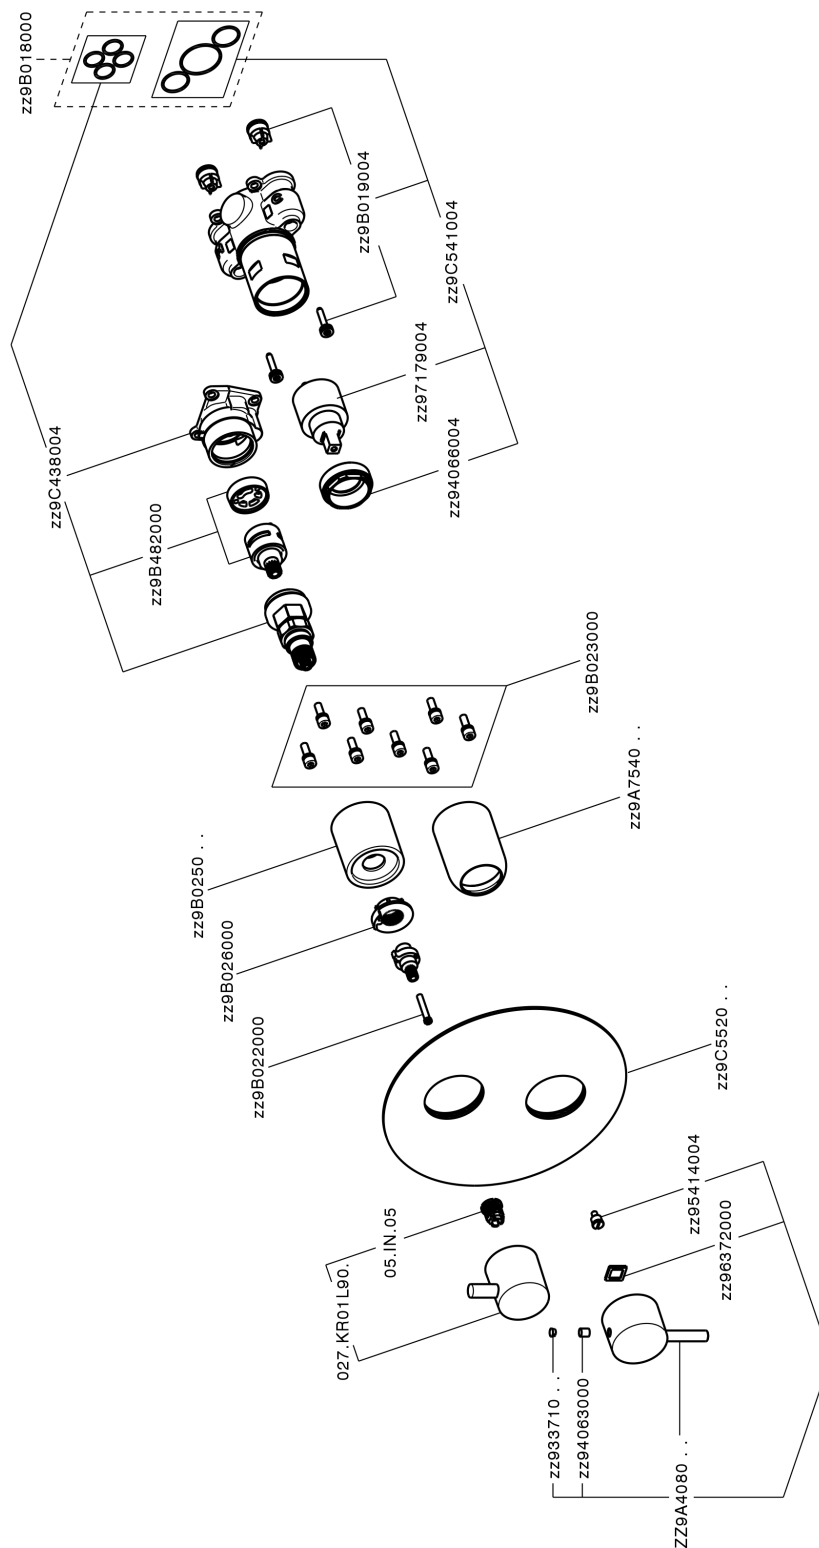

Exposed part for Single Lever One Box Valve NUOVA LESS_LN0BM030

MODEL **LN0BM030**

Exposed part for Single Lever One Box Valve, with 2-3 outlet diverter, Minimum depth of installation: 67 mm, without concealed part, for items ZA00B030-ZA00B031

AVAILABLE FINISHINGS

-  **21** 21 Chrome
-  **2F** 2F Brushed Nickel
-  **40** 40 Matt Black
-  **4Q** 4Q Matt White

CHARACTERISTICS

Cartridge Spare Parts **ZZ97179000**

35 mm Cartridge

Installation **Concealed**

Required concealed parts **ZA00B031**

ZA00B030

Exposed part for Single Lever One Box Valve NUOVA LESS_LN0BM030

LN0BM030

<https://en.cisal.it/exposed-part-for-single-lever-one-box-valve-nuova-less-ln0bm030>

One Box Universal Concealed Part ONE BOX_ZA00B031

MODEL **ZA00B031**

One Box Universal Concealed Part, for 1, 2 or 3 outlet thermostatic or single lever, without trim kit, with noise reducers, with sealing gasket