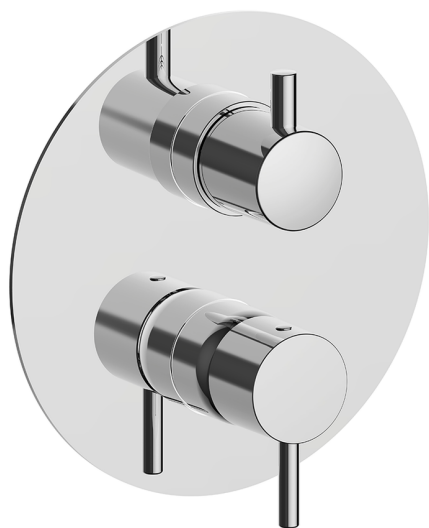

Exposed part for Single Lever One Box Valve NUOVA LESS_LN0BM030

MODEL **LN0BM030**

Exposed part for Single Lever One Box Valve, with 2-3 outlet diverter, Minimum depth of installation: 67 mm, without concealed part, for items ZA00B030-ZA00B031

AVAILABLE FINISHINGS

-  **21** 21 Chrome
-  **2F** 2F Brushed Nickel
-  **40** 40 Matt Black
-  **4Q** 4Q Matt White

CHARACTERISTICS

Cartridge Spare Parts **ZZ97179000**

35 mm Cartridge

Installation **Concealed**

Required concealed parts **ZA00B031**

ZA00B030

Exposed part for Single Lever One Box Valve NUOVA LESS_LN0BM030

LN0BM030

<https://en.cisal.it/exposed-part-for-single-lever-one-box-valve-nuova-less-ln0bm030>

One Box Universal Concealed Part ONE BOX_ZA00B031

MODEL **ZA00B031**

One Box Universal Concealed Part, for 1, 2 or 3 outlet thermostatic or single lever, without trim kit, with noise reducers, with sealing gasket