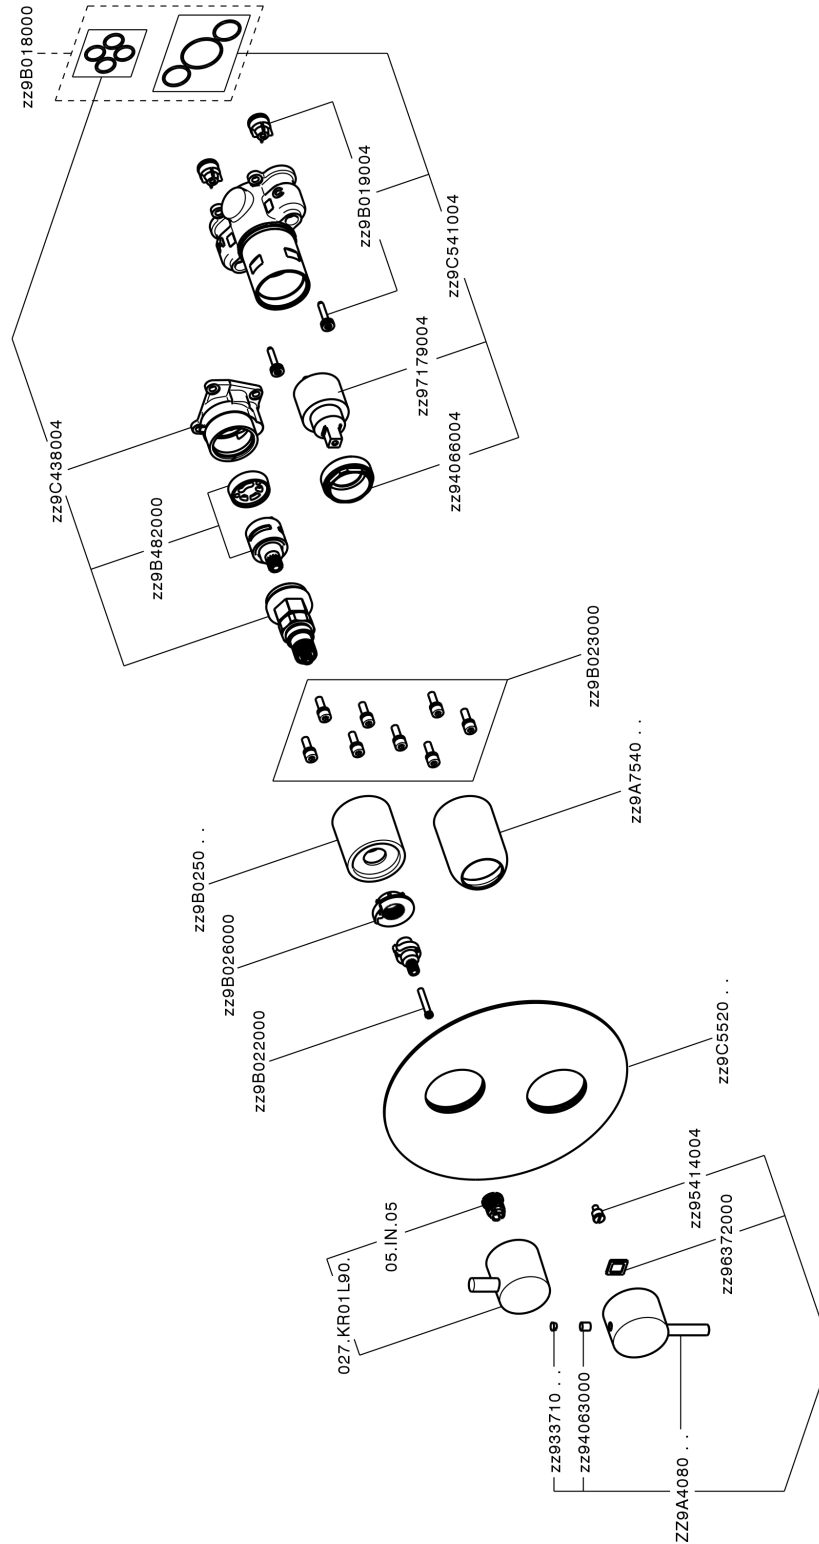

## Exposed part for Single Lever One Box Valve NUOVA LESS\_LN0BM030

MODEL **LN0BM030**

Exposed part for Single Lever One Box Valve, with 2-3 outlet diverter, Minimum depth of installation: 67 mm, without concealed part, for items ZA00B030-ZA00B031

### CHARACTERISTICS

Cartridge Spare Parts **ZZ97179000**

**35 mm Cartridge**

Installation **Concealed**

Required concealed parts **ZA00B031**

**ZA00B030**

## Exposed part for Single Lever One Box Valve NUOVA LESS\_LN0BM030

LN0BM030

<https://en.cisal.it/exposed-part-for-single-lever-one-box-valve-nuova-less-ln0bm030>

## One Box Universal Concealed Part ONE BOX\_ZA00B031

MODEL **ZA00B031**

One Box Universal Concealed Part, for 1, 2 or 3 outlet thermostatic or single lever, without trim kit, with noise reducers, with sealing gasket