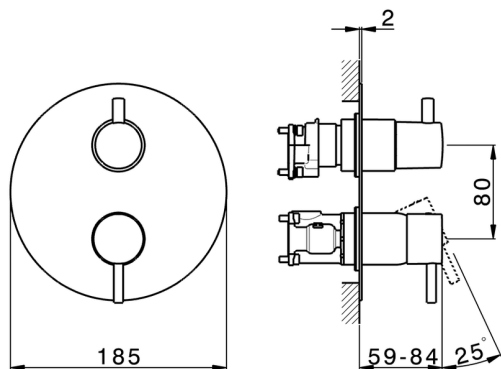

Exposed part for Single Lever One Box Valve NUOVA LESS_LN0BM030

MODEL **LN0BM030**

Exposed part for Single Lever One Box Valve, with 2-3 outlet diverter, Minimum depth of installation: 67 mm, without concealed part, for items ZA00B030-ZA00B031

AVAILABLE FINISHINGS

-  **21** 21 Chrome
-  **2F** 2F Brushed Nickel
-  **40** 40 Matt Black
-  **4Q** 4Q Matt White

CHARACTERISTICS

Cartridge Spare Parts **ZZ97179000**

35 mm Cartridge

Installation **Concealed**