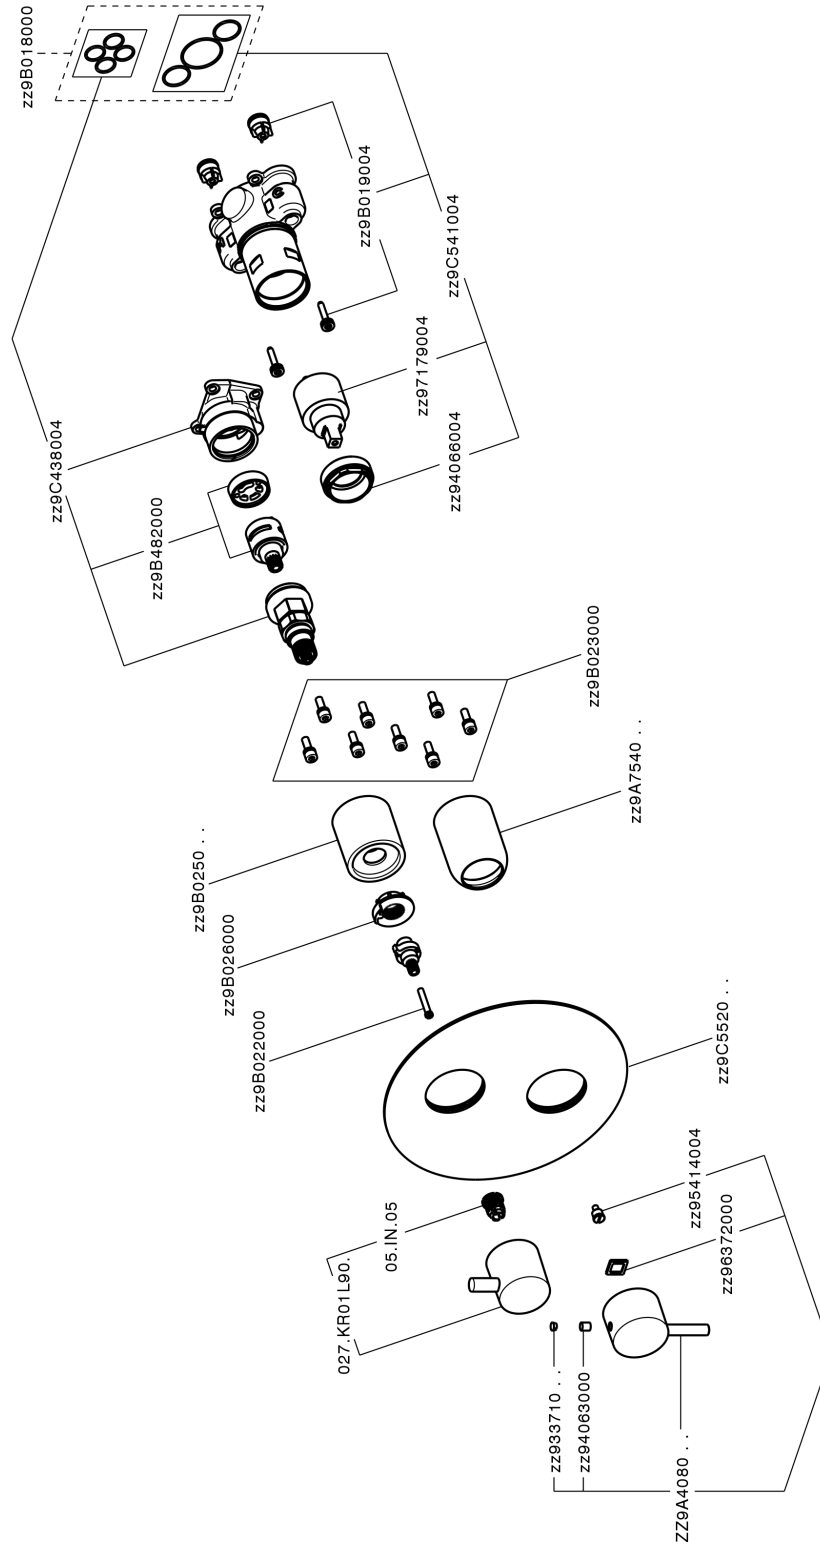

## Exposed part for Single Lever One Box Valve NUOVA LESS\_LN0BM030

MODEL **LN0BM030**

Exposed part for Single Lever One Box Valve, with 2-3 outlet diverter, Minimum depth of installation: 67 mm, without concealed part, for items ZA00B030-ZA00B031

### CHARACTERISTICS

Cartridge Spare Parts **ZZ97179000**

**35 mm Cartridge**

Installation **Concealed**

Required concealed parts **ZA00B031**

**ZA00B030**

## Exposed part for Single Lever One Box Valve NUOVA LESS\_LN0BM030

LN0BM030

<https://en.cisal.it/exposed-part-for-single-lever-one-box-valve-nuova-less-ln0bm030>

## One Box Universal Concealed Part ONE BOX\_ZA00B031

MODEL **ZA00B031**

One Box Universal Concealed Part, for 1, 2 or 3 outlet thermostatic or single lever, without trim kit, with noise reducers, with sealing gasket