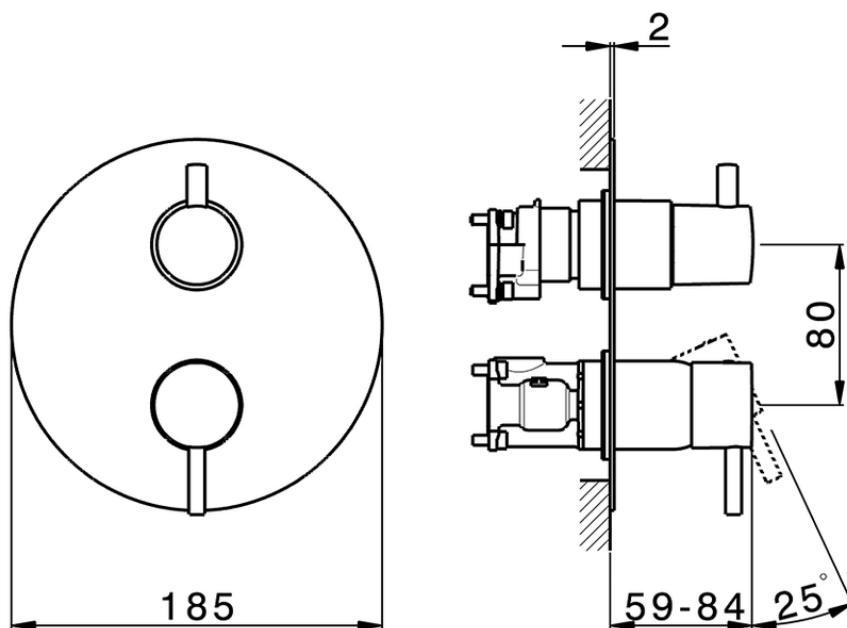

Exposed part for Single Lever One Box Valve NUOVA LESS_LN0BM030

LN0BM030

<https://en.cisal.it/exposed-part-for-single-lever-one-box-valve-nuova-less-ln0bm030>

ZA00B031

<https://en.cisal.it/one-box-universal-concealed-part-one-box-za00b031>