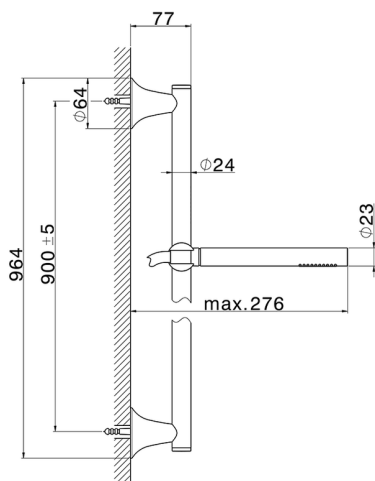

Slide rail shower kit VITA_VI003111

MODEL **VI003111**

Slide rail shower kit, 90 cm Brass slide bar Ø24 w/brass sliding bracket, 23 mm Brass One Spray handshower, 150 cm SUPREME smooth flexible hose

AVAILABLE FINISHINGS

-  **21** 21 Chrome
-  **40** 40 Matt Black
-  **4Q** 4Q Matt White

CHARACTERISTICS

Slide rail shower kit VITA_VI003111

VI003111

<https://en.cisal.it/slide-rail-shower-kit-vita-vi003111>

2026-05-15