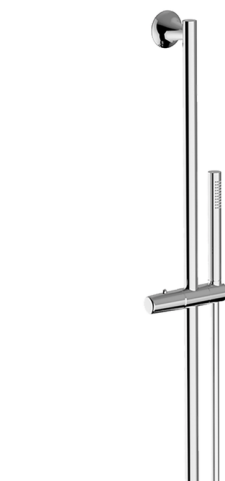

## Slide rail shower kit VITA\_VI003111

MODEL **VI003111**

Slide rail shower kit, 90 cm Brass slide bar Ø24 w/brass sliding bracket, 23 mm Brass One Spray handshower, 150 cm SUPREME smooth flexible hose

AVAILABLE FINISHINGS

-  **21** 21 Chrome
-  **40** 40 Matt Black
-  **4Q** 4Q Matt White

CHARACTERISTICS

## Slide rail shower kit VITA\_VI003111

VI003111

<https://en.cisal.it/slide-rail-shower-kit-vita-vi003111>

2026-04-24