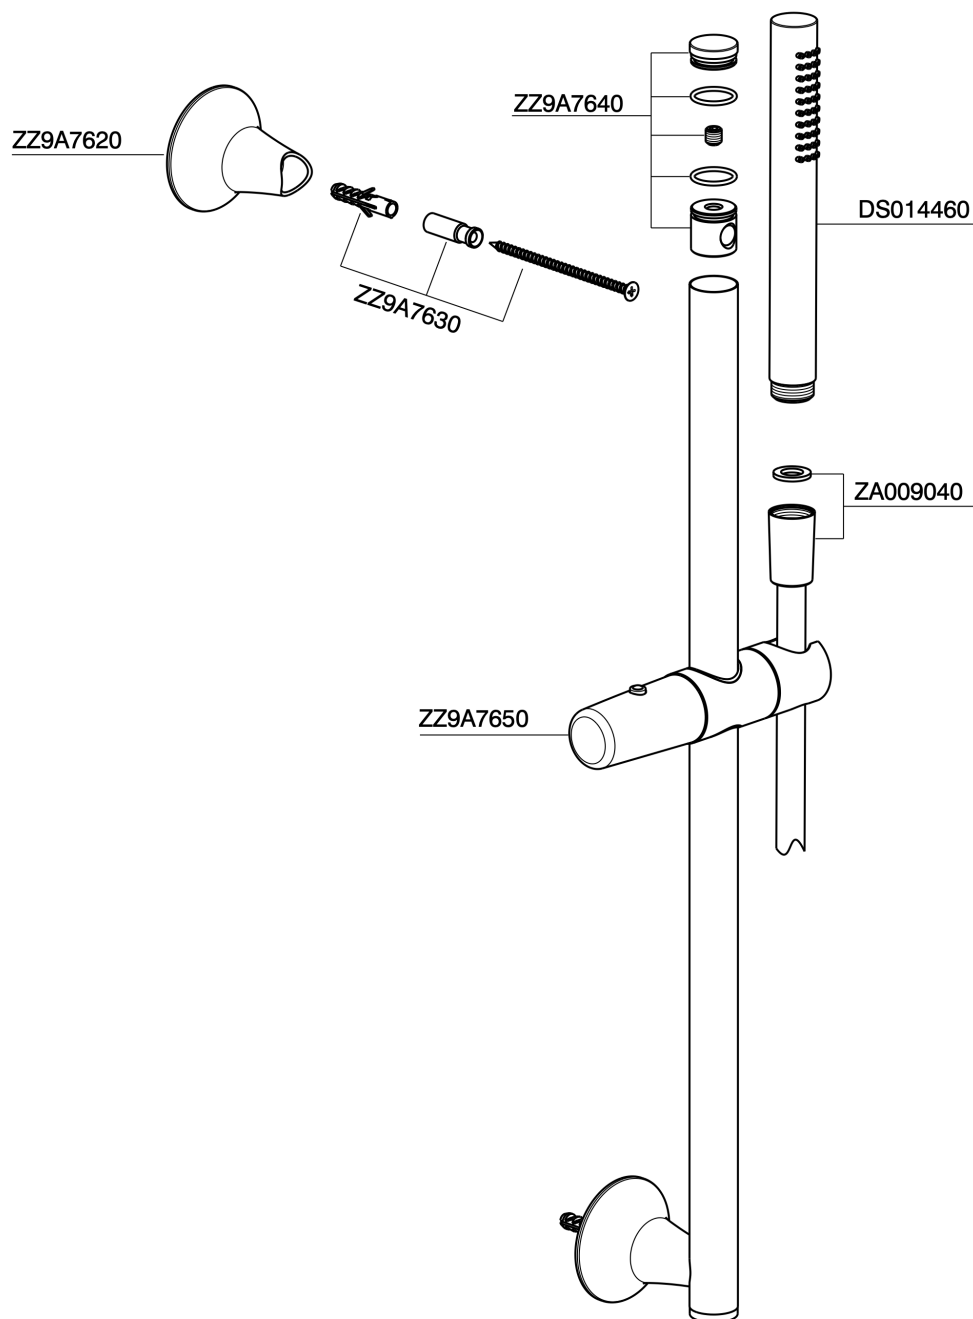

Slide rail shower kit VITA_VI003111

MODEL **VI003111**

Slide rail shower kit, 90 cm Brass slide bar Ø24 w/brass sliding bracket, 23 mm Brass One Spray handshower, 150 cm SUPREME smooth flexible hose

AVAILABLE FINISHINGS

-  **21** 21 Chrome
-  **40** 40 Matt Black
-  **4Q** 4Q Matt White

CHARACTERISTICS

Slide rail shower kit VITA_VI003111

VI003111

<https://en.cisal.it/slide-rail-shower-kit-vita-vi003111>

2026-05-15