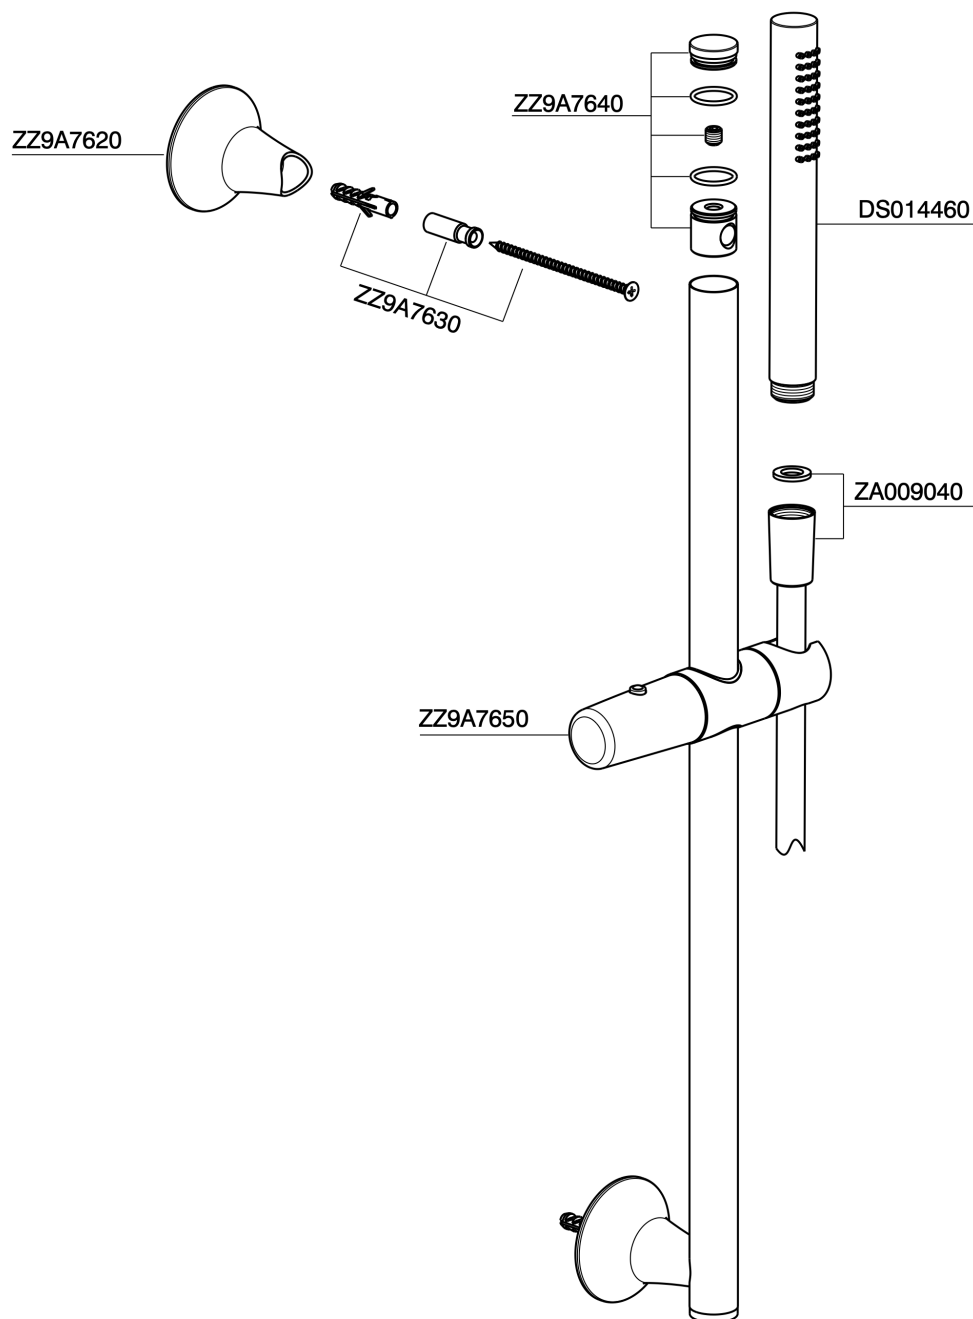

Slide rail shower kit VITA_VI003111

MODEL **VI003111**

Slide rail shower kit, 90 cm Brass slide bar Ø24 w/brass sliding bracket, 23 mm Brass One Spray handshower, 150 cm SUPREME smooth flexible hose

AVAILABLE FINISHINGS

-  **21** 21 Chrome
-  **40** 40 Matt Black
-  **4Q** 4Q Matt White

CHARACTERISTICS

Slide rail shower kit VITA_VI003111

VI003111

<https://en.cisal.it/slide-rail-shower-kit-vita-vi003111>

2026-04-30