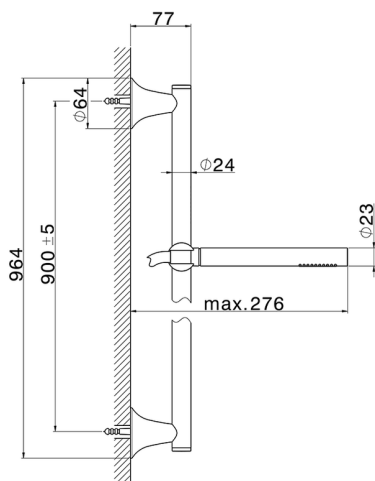

Slide rail shower kit VITA_VI003111

MODEL **VI003111**

Slide rail shower kit, 90 cm Brass slide bar Ø24 w/brass sliding bracket, 23 mm Brass One Spray handshower, 150 cm SUPREME smooth flexible hose

AVAILABLE FINISHINGS

-  **21** 21 Chrome
-  **40** 40 Matt Black
-  **4Q** 4Q Matt White

CHARACTERISTICS

Slide rail shower kit VITA_VI003111

VI003111

<https://en.cisal.it/slide-rail-shower-kit-vita-vi003111>

2026-04-30