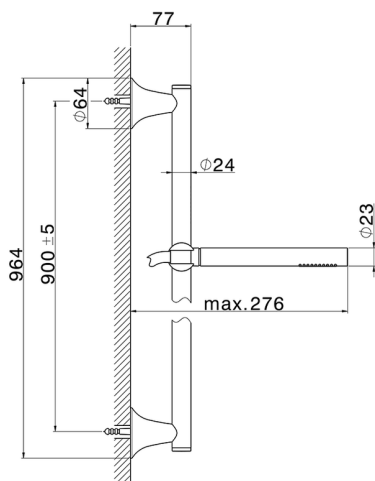

Slide rail shower kit VITA_VI003111

MODEL **VI003111**

Slide rail shower kit, 90 cm Brass slide bar Ø24 w/brass sliding bracket, 23 mm Brass One Spray handshower, 150 cm SUPREME smooth flexible hose

AVAILABLE FINISHINGS

- **21** 21 Chrome
- **40** 40 Matt Black
- **4Q** 4Q Matt White

CHARACTERISTICS