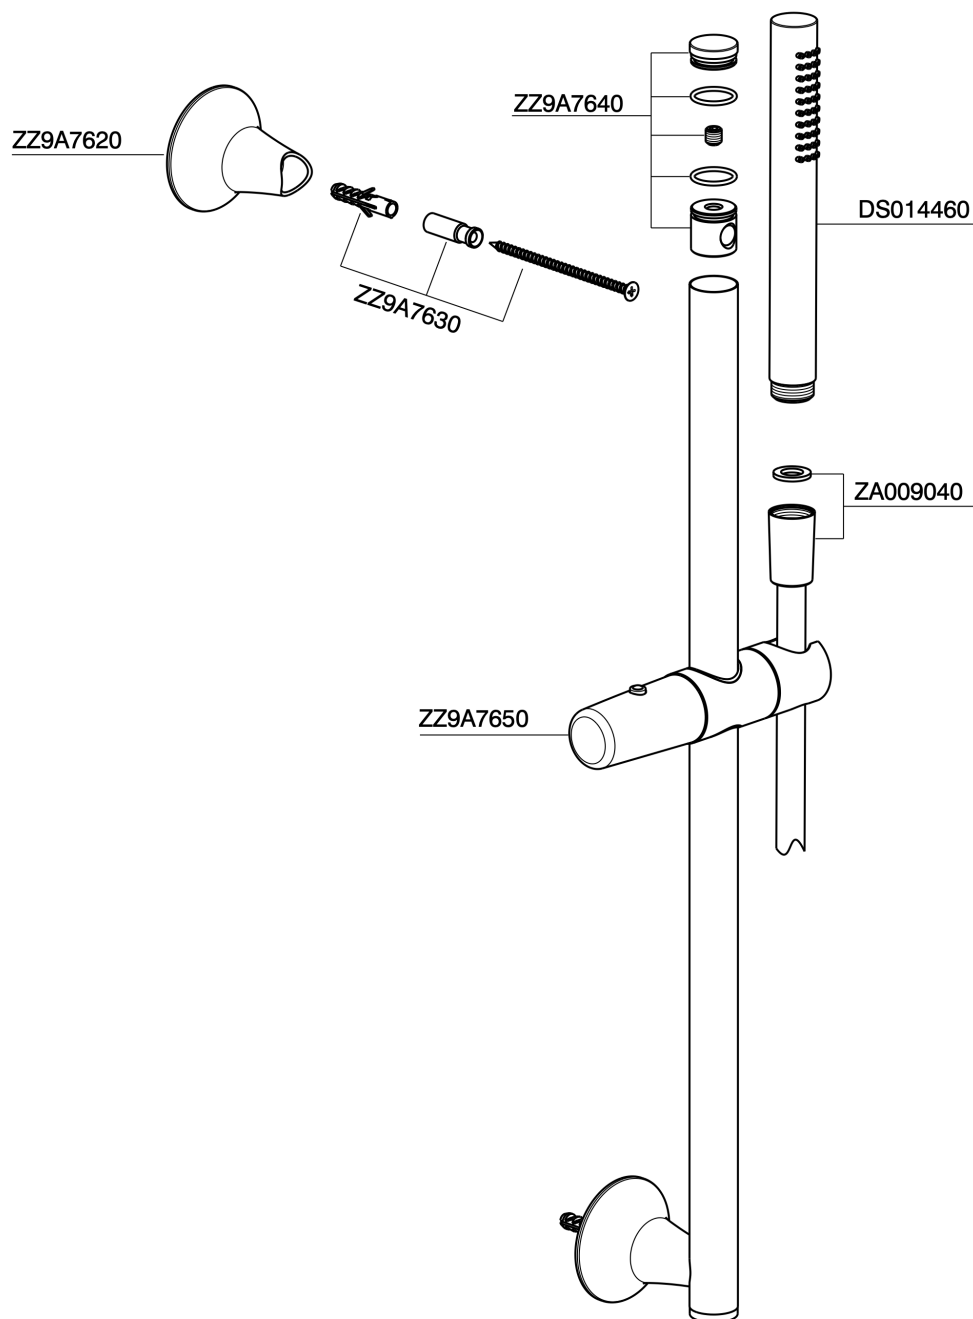

Slide rail shower kit VITA_VI003111

VI003111

<https://en.cisal.it/slide-rail-shower-kit-vita-vi003111>

2026-06-05