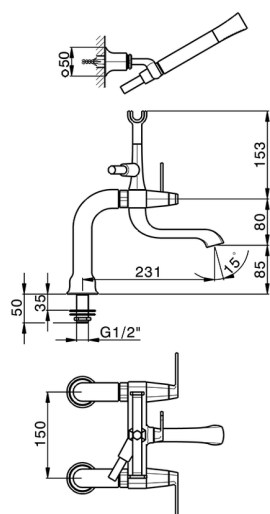

CHARACTERISTICS

2025-01-03