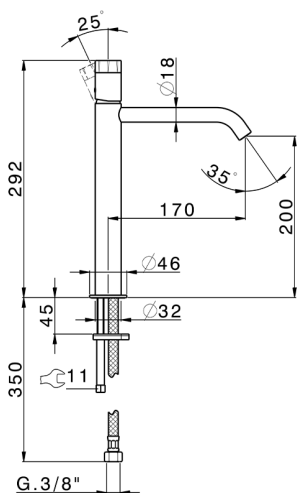

Single lever tall washbasin mixer MARBLE X32_X5003544

MODEL **X5003544**

Single lever tall washbasin mixer, without automatic pop up waste, G.3/8" Stainless Steel Flexible, with marble lever, Inox AISI 316L

AVAILABLE FINISHINGS

5X 5X Brushed Stainless Steel/Marquina Black Ma

CHARACTERISTICS

Cartridge Spare Parts **ZZ96550000**

25 mm Cartridge

Single lever tall washbasin mixer MARBLE X32_X5003544

X5003544

<https://en.cisal.it/single-lever-tall-washbasin-mixer-marble-x32-x5003544>