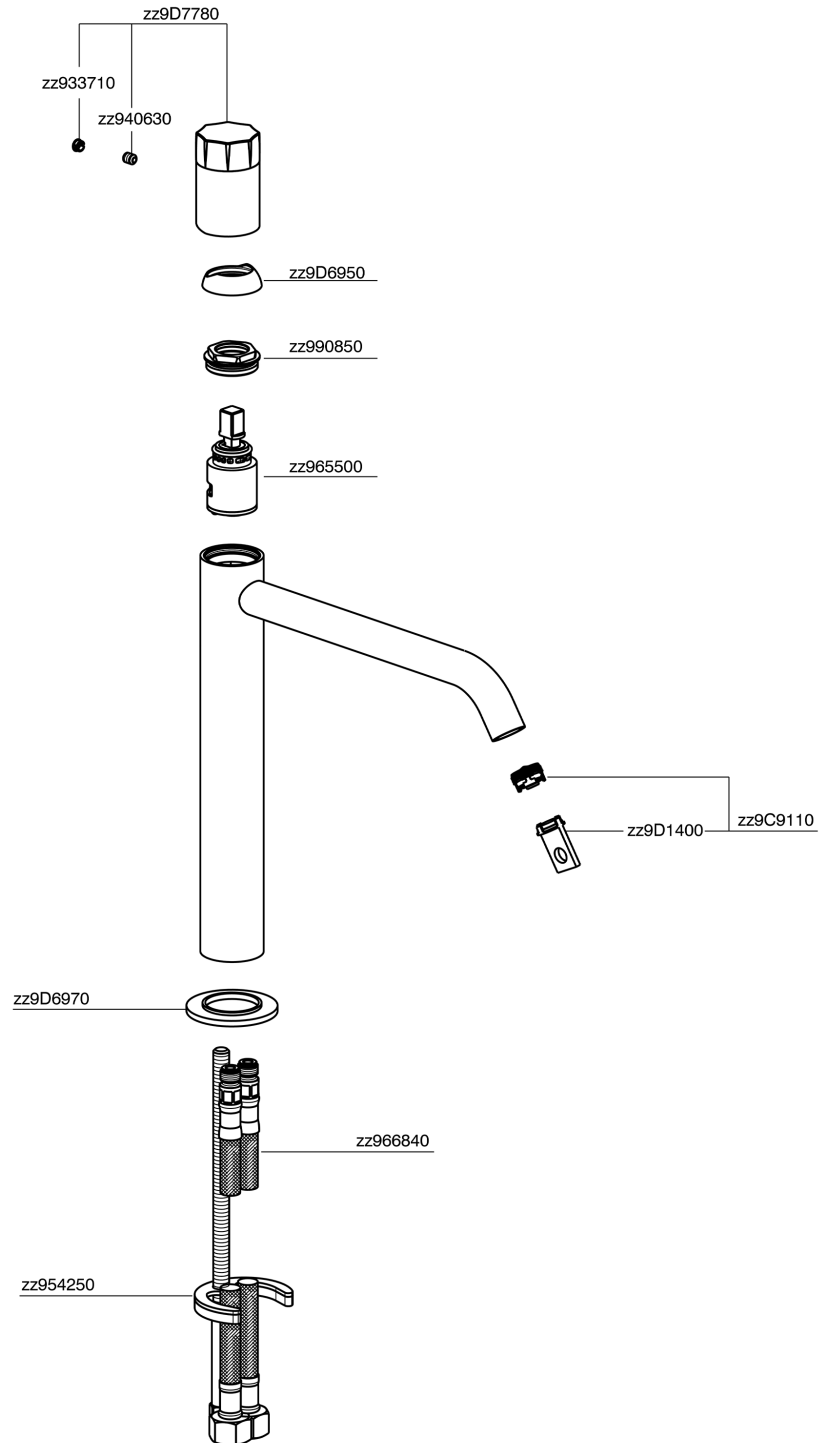

Single lever tall washbasin mixer MARBLE X32_X5003544

MODEL **X5003544**

Single lever tall washbasin mixer, without automatic pop up waste, G.3/8" Stainless Steel Flexible, with marble lever, Inox AISI 316L

AVAILABLE FINISHINGS

5X 5X Brushed Stainless Steel/Marquina Black Ma

CHARACTERISTICS

Cartridge Spare Parts **ZZ96550000**

25 mm Cartridge

Single lever tall washbasin mixer MARBLE X32_X5003544

X5003544

<https://en.cisal.it/single-lever-tall-washbasin-mixer-marble-x32-x5003544>