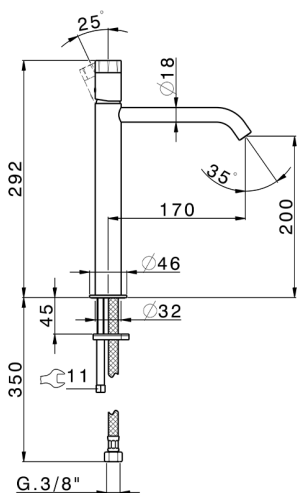

Single lever tall washbasin mixer MARBLE X32_X5003544

MODEL **X5003544**

Single lever tall washbasin mixer, without automatic pop up waste, G.3/8" Stainless Steel Flexible, with marble lever, Inox AISI 316L

AVAILABLE FINISHINGS

5X 5X Brushed Stainless Steel/Marquina Black Ma

CHARACTERISTICS

Cartridge Spare Parts **ZZ96550000**

25 mm Cartridge

Single lever tall washbasin mixer MARBLE X32_X5003544

X5003544

<https://en.cisal.it/single-lever-tall-washbasin-mixer-marble-x32-x5003544>