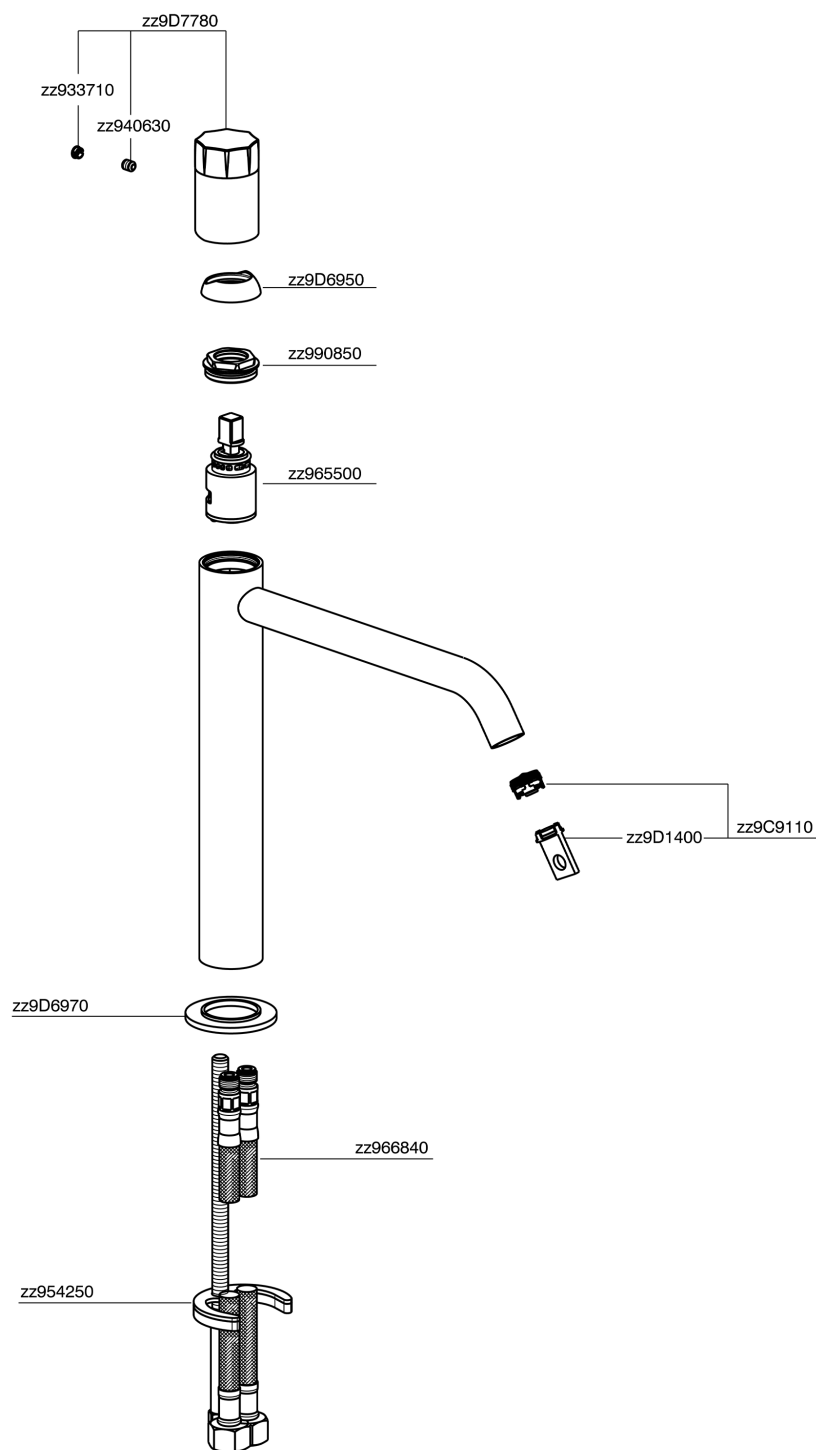

Single lever tall washbasin mixer MARBLE X32_X5003544

MODEL **X5003544**

Single lever tall washbasin mixer, without automatic pop up waste, G.3/8" Stainless Steel Flexible, with marble lever, Inox AISI 316L

AVAILABLE FINISHINGS

5X 5X Brushed Stainless Steel/Marquina Black Ma

CHARACTERISTICS

Cartridge Spare Parts **ZZ96550000**

25 mm Cartridge

Single lever tall washbasin mixer MARBLE X32_X5003544

X5003544

<https://en.cisal.it/single-lever-tall-washbasin-mixer-marble-x32-x5003544>