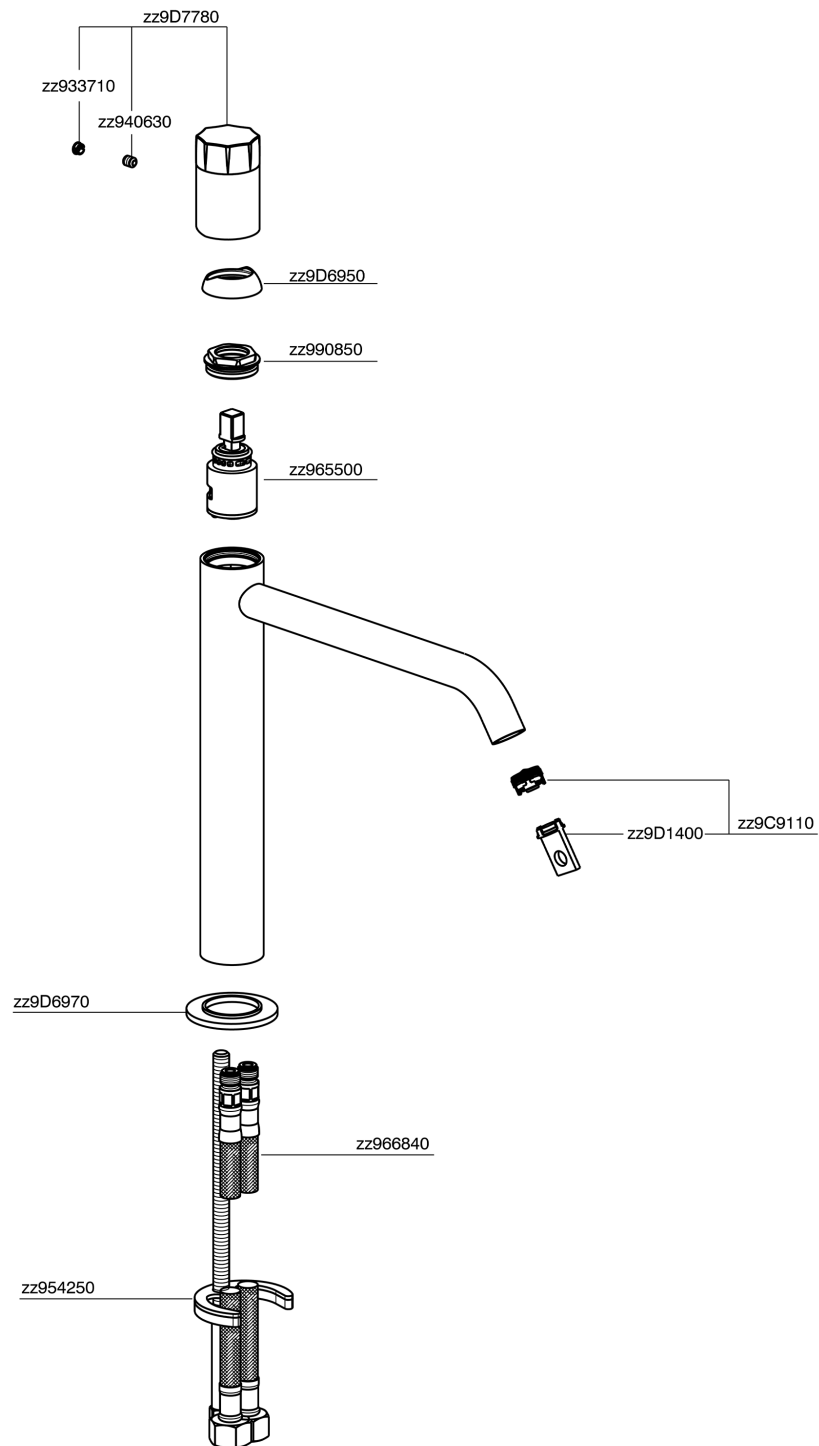

Single lever tall washbasin mixer MARBLE X32_X5003544

X5003544

<https://en.cisal.it/single-lever-tall-washbasin-mixer-marble-x32-x5003544>

2026-04-30