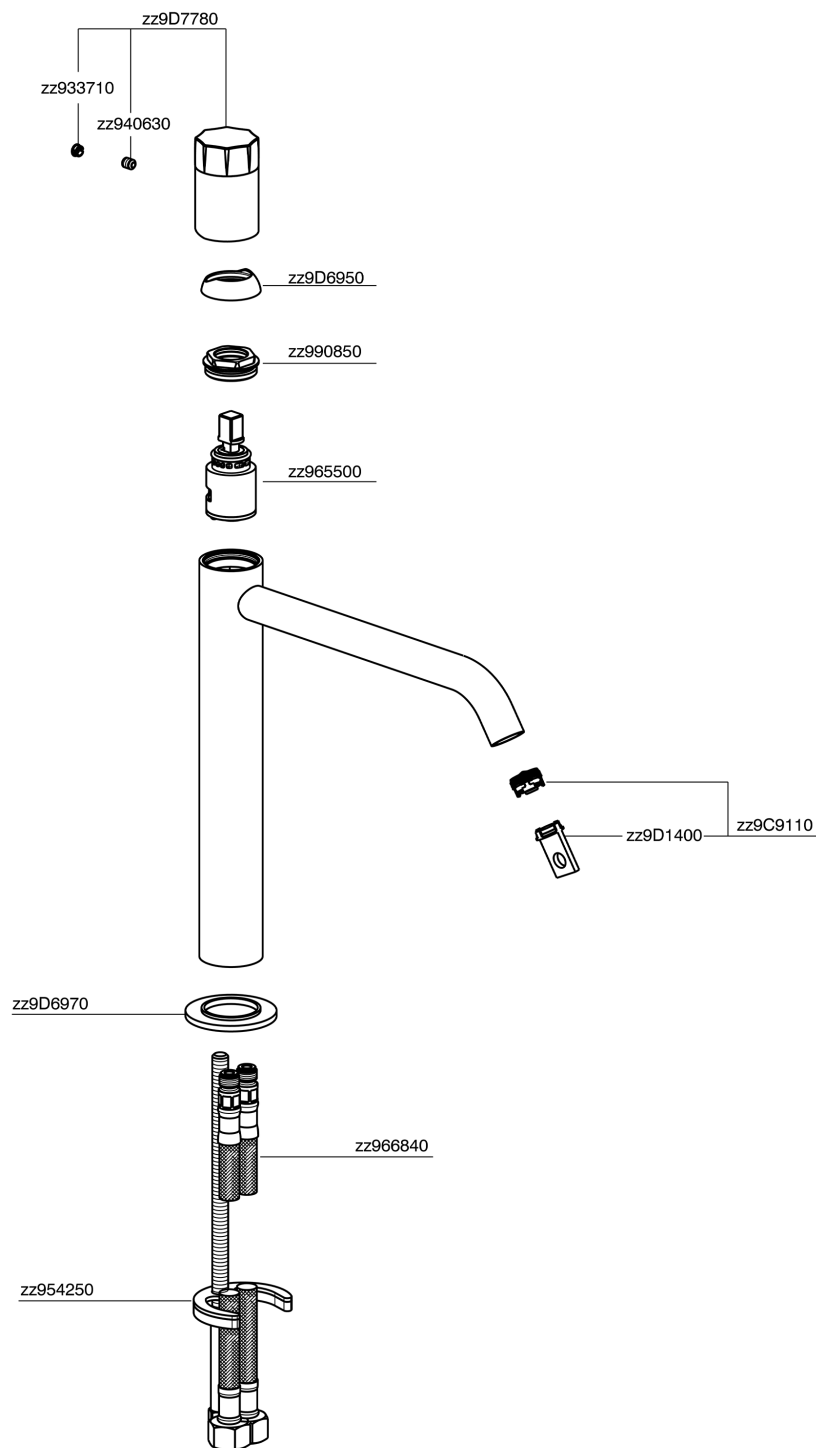

## Single lever tall washbasin mixer MARBLE X32\_X5003544

X5003544

<https://en.cisal.it/single-lever-tall-washbasin-mixer-marble-x32-x5003544>

2026-06-14