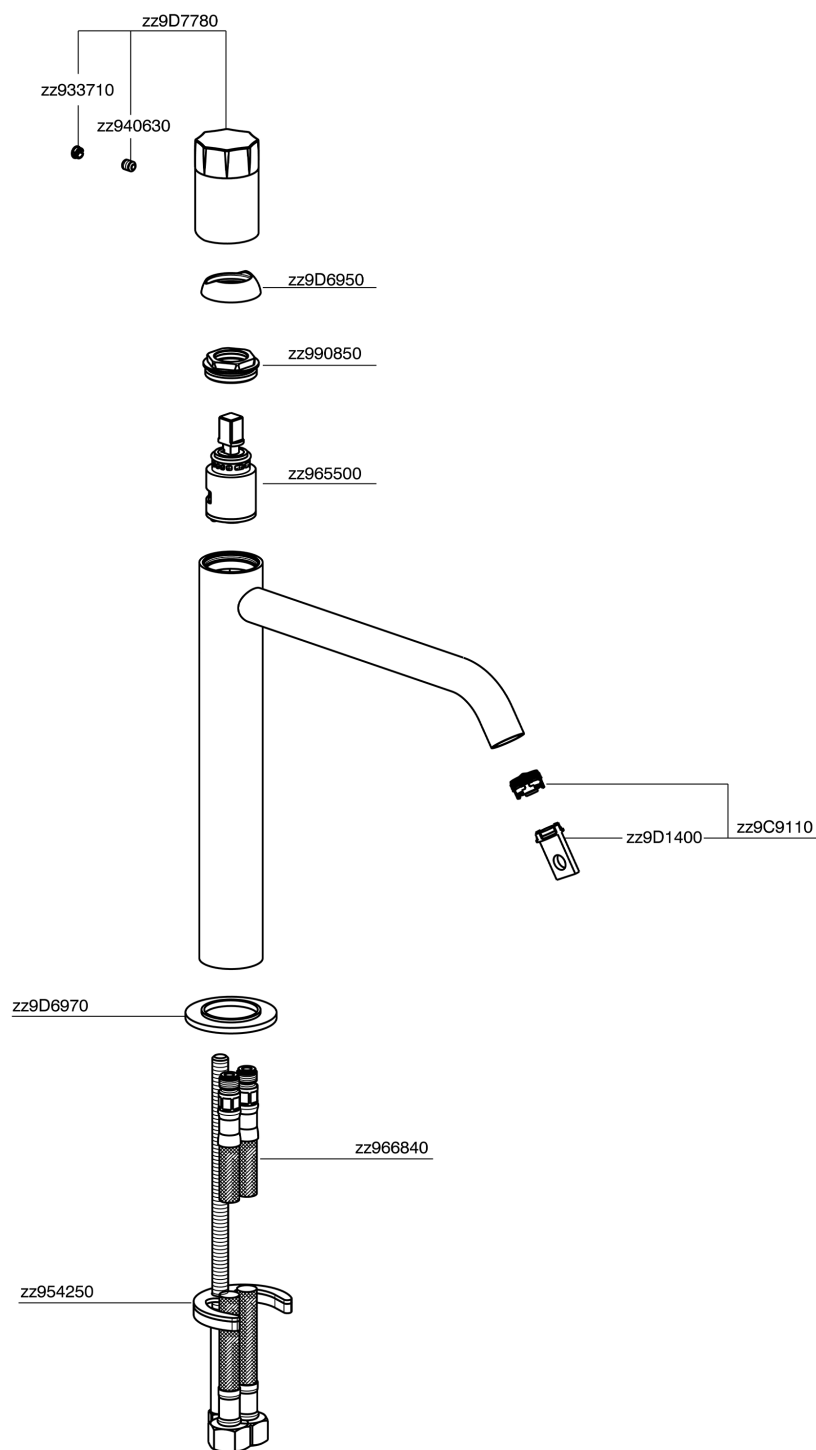

Single lever tall washbasin mixer MARBLE X32_X5003544

X5003544

<https://en.cisal.it/single-lever-tall-washbasin-mixer-marble-x32-x5003544>

2026-04-08