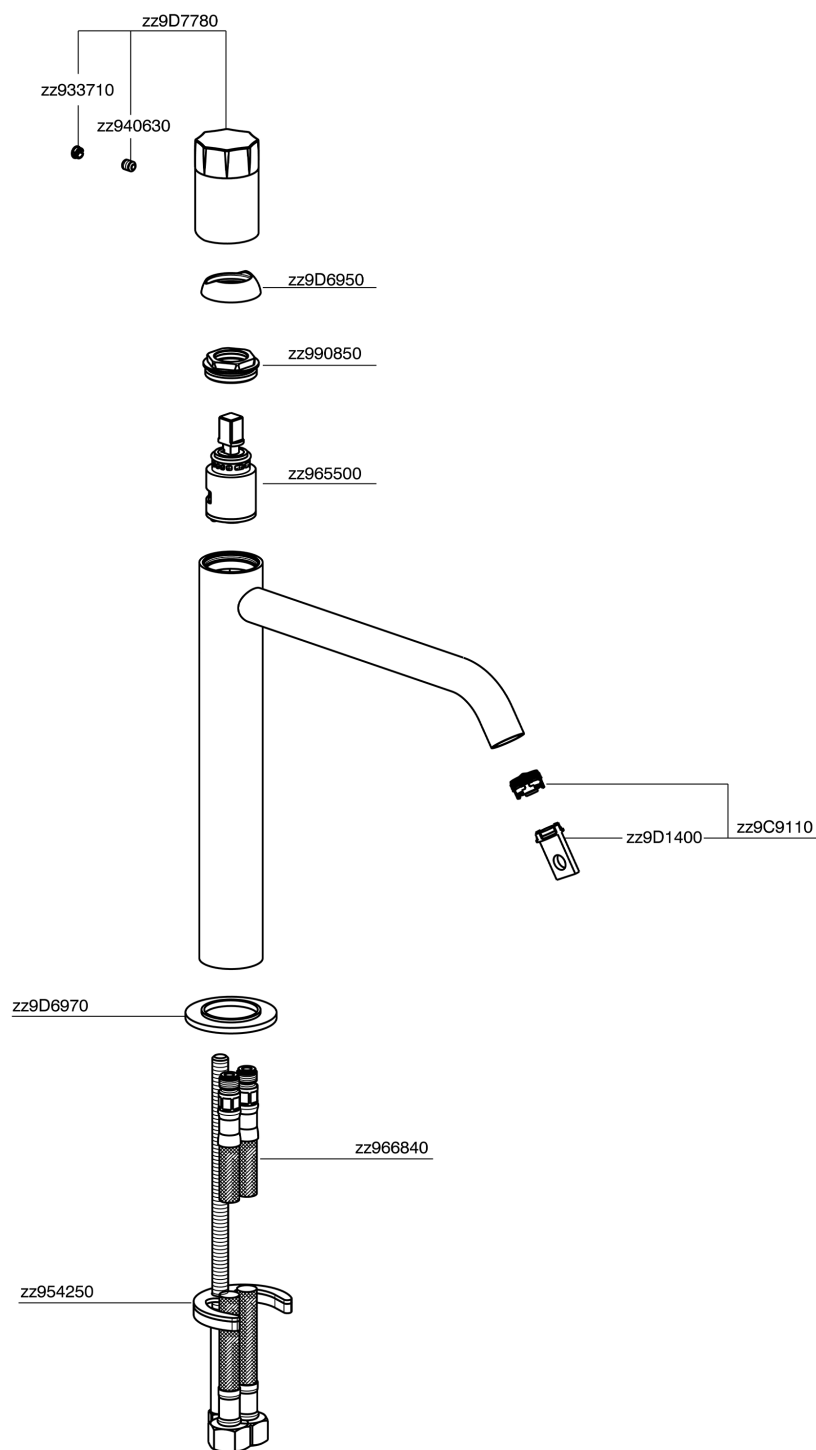

Single lever tall washbasin mixer MARBLE X32_X5003544

X5003544

<https://en.cisal.it/single-lever-tall-washbasin-mixer-marble-x32-x5003544>

2026-05-20