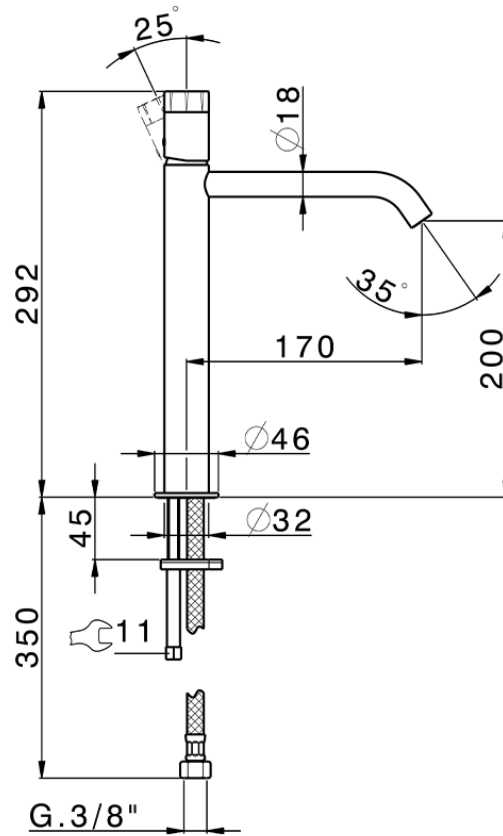

Single lever tall washbasin mixer MARBLE X32_X5003544

X5003544

<https://en.cisal.it/single-lever-tall-washbasin-mixer-marble-x32-x5003544>

2026-04-29