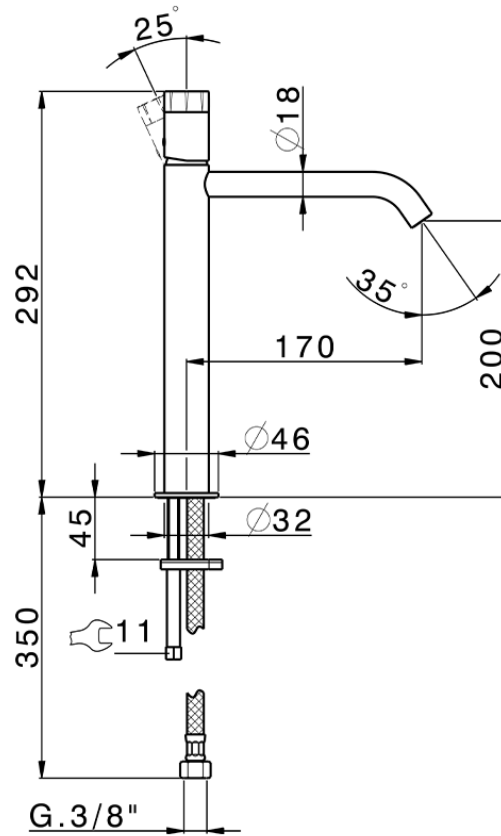

Single lever tall washbasin mixer MARBLE X32_X5003544

X5003544

<https://en.cisal.it/single-lever-tall-washbasin-mixer-marble-x32-x5003544>

2026-04-08