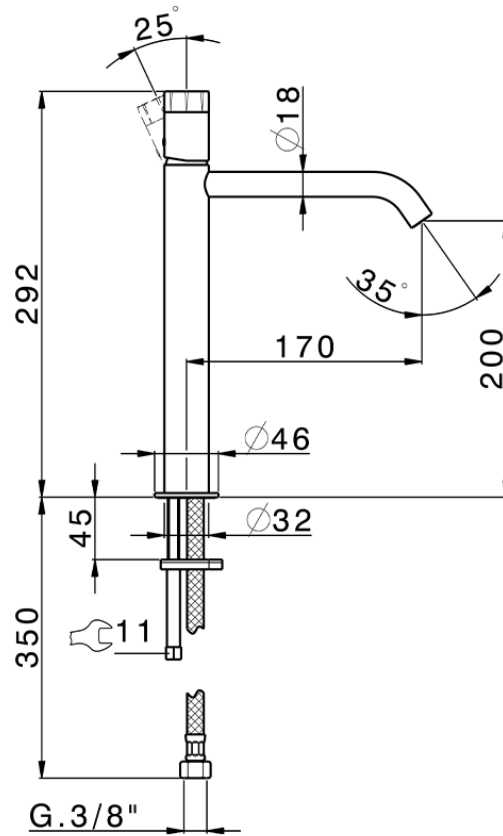

Single lever tall washbasin mixer MARBLE X32_X5003544

X5003544

<https://en.cisal.it/single-lever-tall-washbasin-mixer-marble-x32-x5003544>

2026-05-20