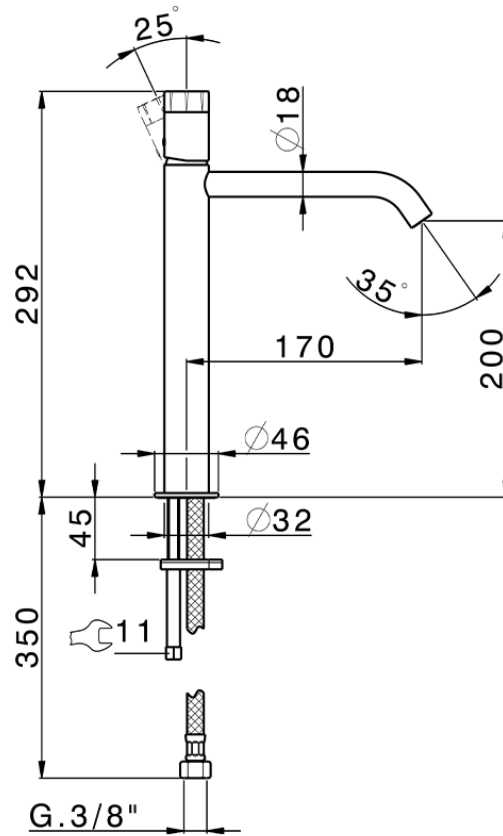

## Single lever tall washbasin mixer MARBLE X32\_X5003544

X5003544

<https://en.cisal.it/single-lever-tall-washbasin-mixer-marble-x32-x5003544>

2026-06-13