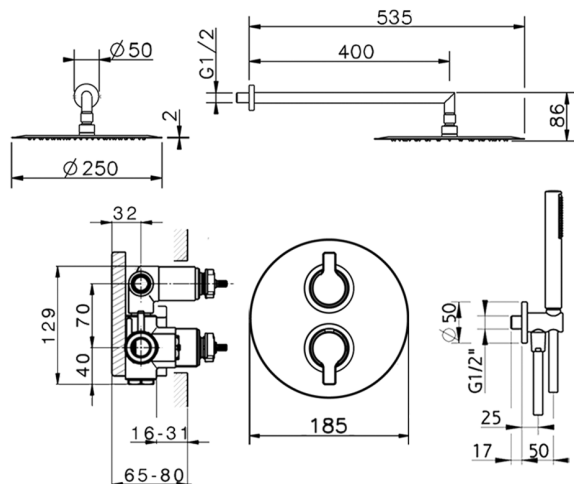

Concealed thermostatic shower mixer TENDER_C20KT010

MODEL **C20KT010**

Concealed thermostatic shower mixer, 1/2" Concealed Thermostatic Mixer, 2 outlet deviatop cartridge, wall mounted adjustable handshower bracket, 400 mm shower arm, 250 mm round showerhead 2 mm thick INOX, ABS D.26 mm minimalistic one spray handshower, 1/2" wall elbow, 150 cm smooth SILVERFLEX Flexible Hose

AVAILABLE FINISHINGS

CHARACTERISTICS

Cartridge Spare Parts **24.04A.PP**

8x20 Plus P Thermostatic Valve

Thermostatic

The Cisal thermostatic is your personal water manager, helping you to handle, control and save water and energy.