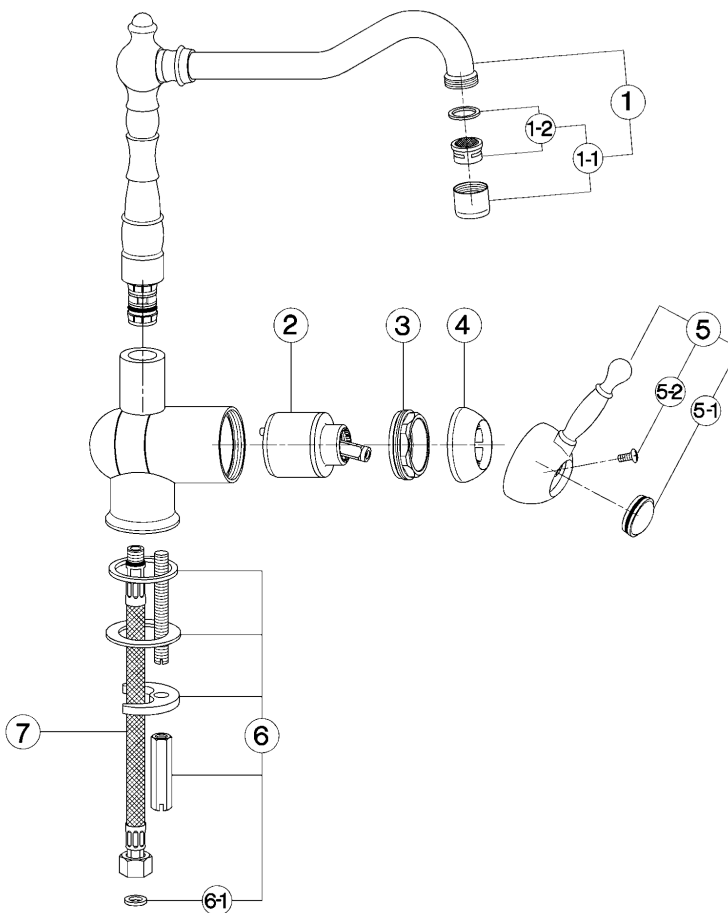

CHARACTERISTICS

Cartridge Spare Parts **ZZ92909000**

43 mm Cartridge

Single lever sink mixer with reclined spout ARCANA ROYAL_AY001530

cisal

AY 00153

- Monocomando livello
- Single lever sink mixer
- Einhand-Spültischbatterie
- Mitigeur évier