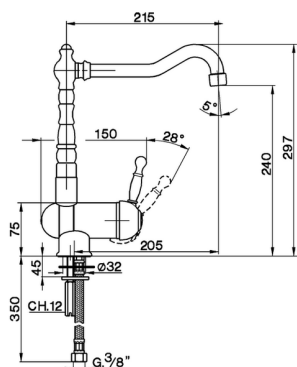

## Single lever sink mixer with reclined spout ARCANA ROYAL\_AY001530

MODEL **AY001530**

Single lever sink mixer with reclined spout, swivel spout, G.3/8" stainless steel flexible hose

### CHARACTERISTICS

Cartridge Spare Parts **ZZ92909000**

**43 mm Cartridge**