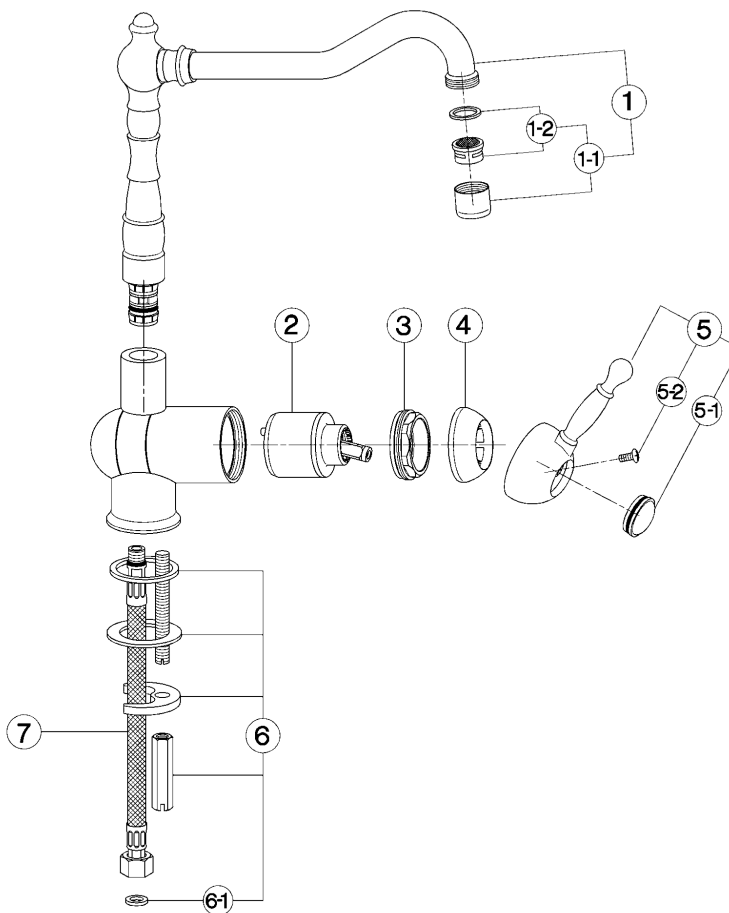

## Single lever sink mixer with reclined spout ARCANA ROYAL\_AY001530

MODEL **AY001530**

Single lever sink mixer with reclined spout, swivel spout, G.3/8" stainless steel flexible hose

### CHARACTERISTICS

Cartridge Spare Parts **ZZ92909000**

**43 mm Cartridge**

## Single lever sink mixer with reclined spout ARCANA ROYAL\_AY001530

### AY 00153

- Monocomando livello
- Single lever sink mixer
- Einhand-Spültschbatterie
- Mitigeur évier

| bar | PORTATA BOCCA DI EROGAZIONE *<br>SPOUT FLOW RATE<br>DURCHFLOSS WANNENEINLAUF<br>DEBIT BEC DEVERSEUR<br>l/min. |
|-----|---|
| 0.5 | 5   |
| 1   | 7   |
| 2   | 10  |
| 3   | 12  |
| 4   | 14  |
| 5   | 15.5  |