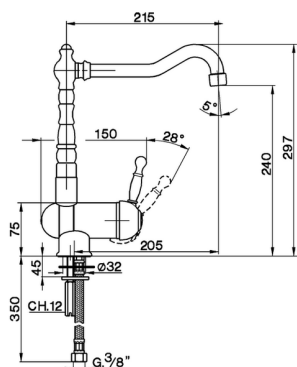

Single lever sink mixer with reclined spout ARCANO ROYAL_AY001530

MODEL **AY001530**

Single lever sink mixer with reclined spout, swivel spout, G.3/8" stainless steel flexible hose

AVAILABLE FINISHINGS

-  **21** 21 Chrome
-  **24** 24 Gold
-  **26** 26 Old Copper
-  **27** 27 Old Bronze
-  **2A** 2A Satin Brushed Nickel
-  **74** 74 Chrome/Gold

CHARACTERISTICS

Cartridge Spare Parts **ZZ92909000**

43 mm Cartridge

Single lever sink mixer with reclined spout ARCANA ROYAL_AY001530

cisal

AY 00153

- Monocomando livello
- Single lever sink mixer
- Einhand-Spültischbatterie
- Mitigeur évier