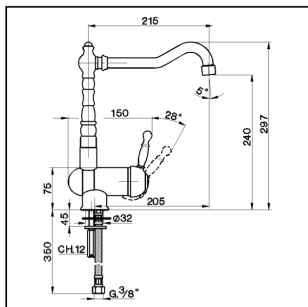

Single lever sink mixer with reclined spout ARCANA ROYAL_AY001530

cisal

AY 00153

- Monocomando livello
- Single lever sink mixer
- Einhand-Spültschbatterie
- Mitigeur évier