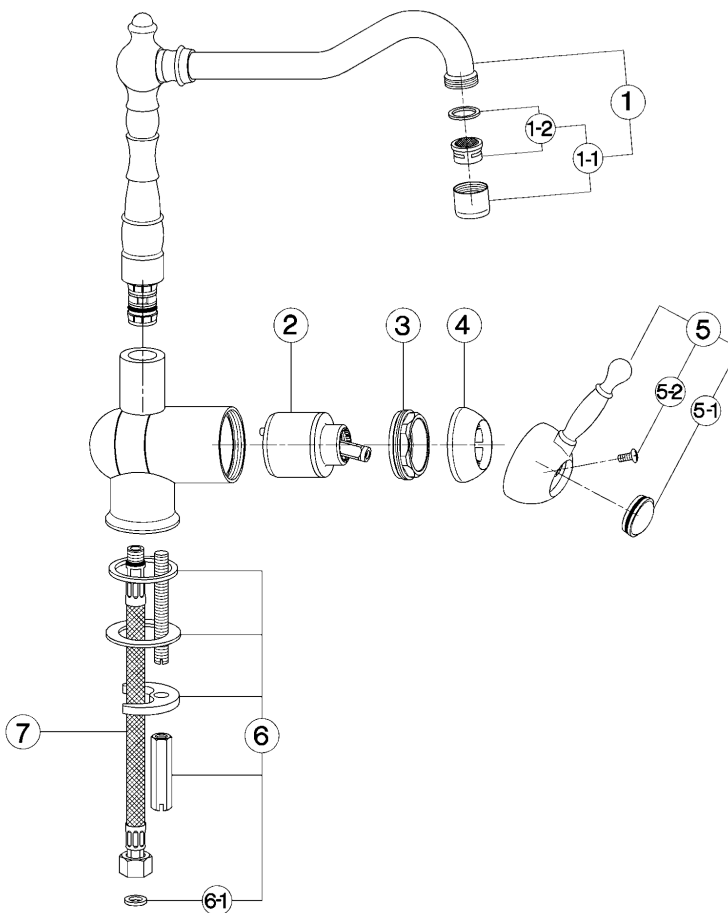

Single lever sink mixer with reclined spout ARCANO ROYAL_AY001530

MODEL **AY001530**

Single lever sink mixer with reclined spout, swivel spout, G.3/8" stainless steel flexible hose

AVAILABLE FINISHINGS

-  **21** 21 Chrome
-  **24** 24 Gold
-  **26** 26 Old Copper
-  **27** 27 Old Bronze
-  **2A** 2A Satin Brushed Nickel
-  **74** 74 Chrome/Gold

CHARACTERISTICS

Cartridge Spare Parts **ZZ92909000**

43 mm Cartridge

Single lever sink mixer with reclined spout ARCANA ROYAL_AY001530

cisal

AY 00153

- Monocomando livello
- Single lever sink mixer
- Einhand-Spültischbatterie
- Mitigeur évier