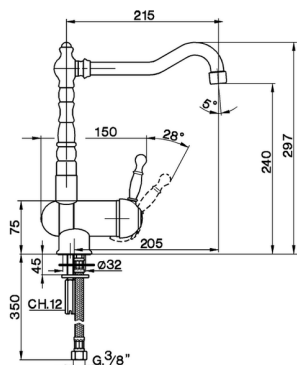

Single lever sink mixer with reclined spout ARCANA ROYAL_AY001530

MODEL **AY001530**

Single lever sink mixer with reclined spout, swivel spout, G.3/8" stainless steel flexible hose

AVAILABLE FINISHINGS

-  **21** 21 Chrome
-  **24** 24 Gold
-  **26** 26 Old Copper
-  **27** 27 Old Bronze
-  **2A** 2A Satin Brushed Nickel
-  **74** 74 Chrome/Gold

CHARACTERISTICS

Cartridge Spare Parts **ZZ92909000**

43 mm Cartridge

Single lever sink mixer with reclined spout ARCANA ROYAL_AY001530

cisal

AY 00153

- Monocomando livello
- Single lever sink mixer
- Einhand-Spültischbatterie
- Mitigeur évier