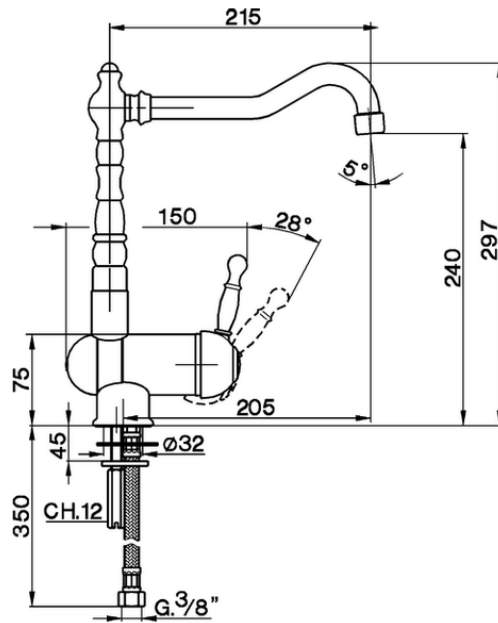

Single lever sink mixer with reclined spout ARCANA ROYAL_AY001530

AY001530

<https://en.cisal.it/single-lever-sink-mixer-with-reclined-spout-arcana-royal-ay001530>

2026-04-30