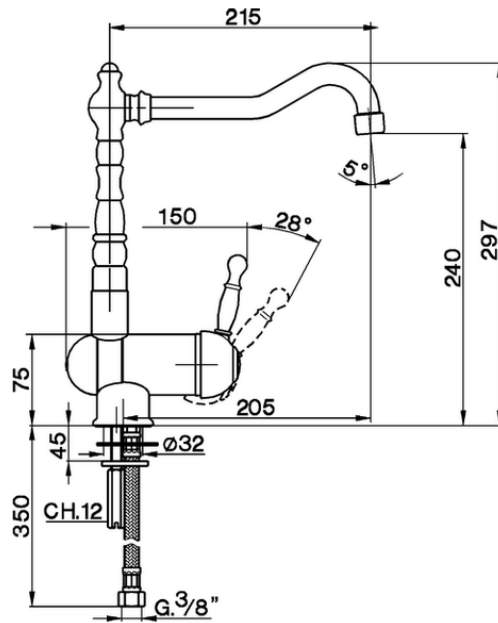

## Single lever sink mixer with reclined spout ARCANA ROYAL\_AY001530

AY001530

<https://en.cisal.it/single-lever-sink-mixer-with-reclined-spout-arcana-royal-ay001530>

2026-04-30