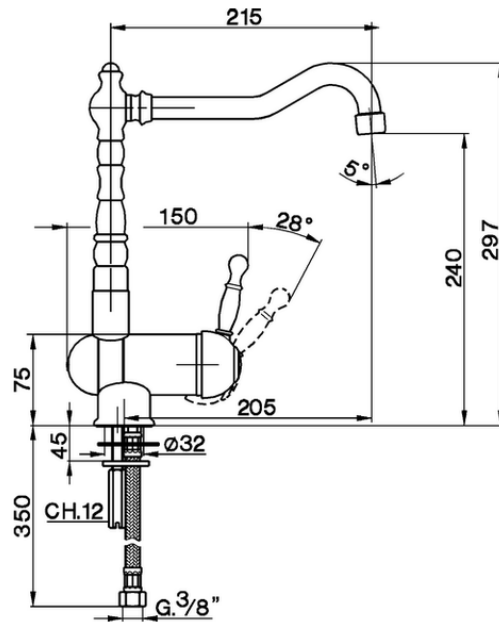

Single lever sink mixer with reclined spout ARCANA ROYAL_AY001530

AY001530

<https://en.cisal.it/single-lever-sink-mixer-with-reclined-spout-arcana-royal-ay001530>

2026-06-14