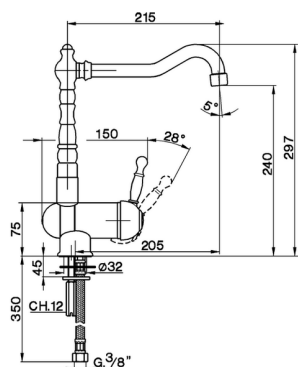

Single lever sink mixer with reclined spout ARCANA ROYAL_AY001530

MODEL **AY001530**

Single lever sink mixer with reclined spout, swivel spout, G.3/8" stainless steel flexible hose

AVAILABLE FINISHINGS

-  **21** 21 Chrome
-  **24** 24 Gold
-  **26** 26 Old Copper
-  **27** 27 Old Bronze
-  **2A** 2A Satin Brushed Nickel
-  **74** 74 Chrome/Gold

CHARACTERISTICS

Cartridge Spare Parts **ZZ92909000**

43 mm Cartridge

Single lever sink mixer with reclined spout ARCANA ROYAL_AY001530

cisal

AY 00153

- Monocomando livello
- Single lever sink mixer
- Einhand-Spültischbatterie
- Mitigeur évier