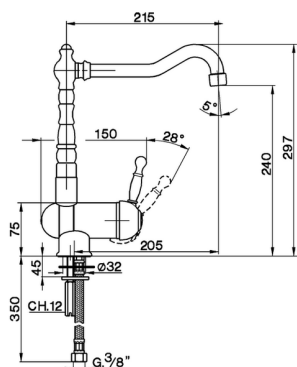

Single lever sink mixer with reclined spout ARCANA ROYAL_AY001530

MODEL **AY001530**

Single lever sink mixer with reclined spout, swivel spout, G.3/8" stainless steel flexible hose

AVAILABLE FINISHINGS

-  **21** 21 Chrome
-  **24** 24 Gold
-  **26** 26 Old Copper
-  **27** 27 Old Bronze
-  **2A** 2A Satin Brushed Nickel
-  **74** 74 Chrome/Gold

CHARACTERISTICS

Cartridge Spare Parts **ZZ92909000**

43 mm Cartridge

Single lever sink mixer with reclined spout ARCANA ROYAL_AY001530

cisal

AY 00153

- Monocomando livello
- Single lever sink mixer
- Einhand-Spültischbatterie
- Mitigeur évier