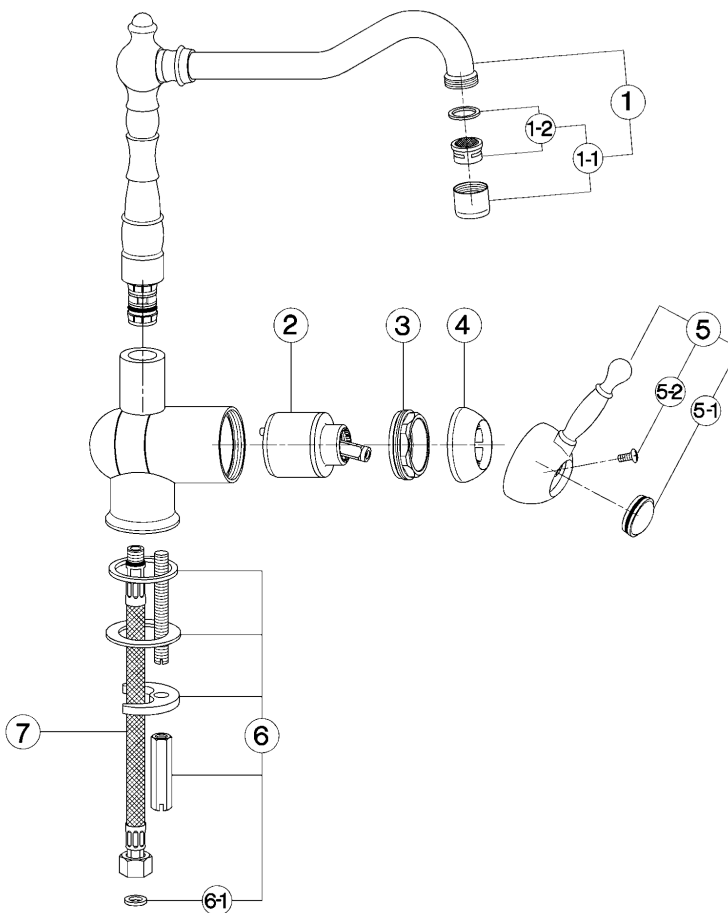

Single lever sink mixer with reclined spout ARCANA ROYAL_AY001530

MODEL **AY001530**

Single lever sink mixer with reclined spout, swivel spout, G.3/8" stainless steel flexible hose

AVAILABLE FINISHINGS

-  **21** 21 Chrome
-  **24** 24 Gold
-  **26** 26 Old Copper
-  **27** 27 Old Bronze
-  **2A** 2A Satin Brushed Nickel
-  **74** 74 Chrome/Gold

CHARACTERISTICS

Cartridge Spare Parts **ZZ92909000**

43 mm Cartridge

Single lever sink mixer with reclined spout ARCANA ROYAL_AY001530

cisal

AY 00153

- Monocomando livello
- Single lever sink mixer
- Einhand-Spültischbatterie
- Mitigeur évier