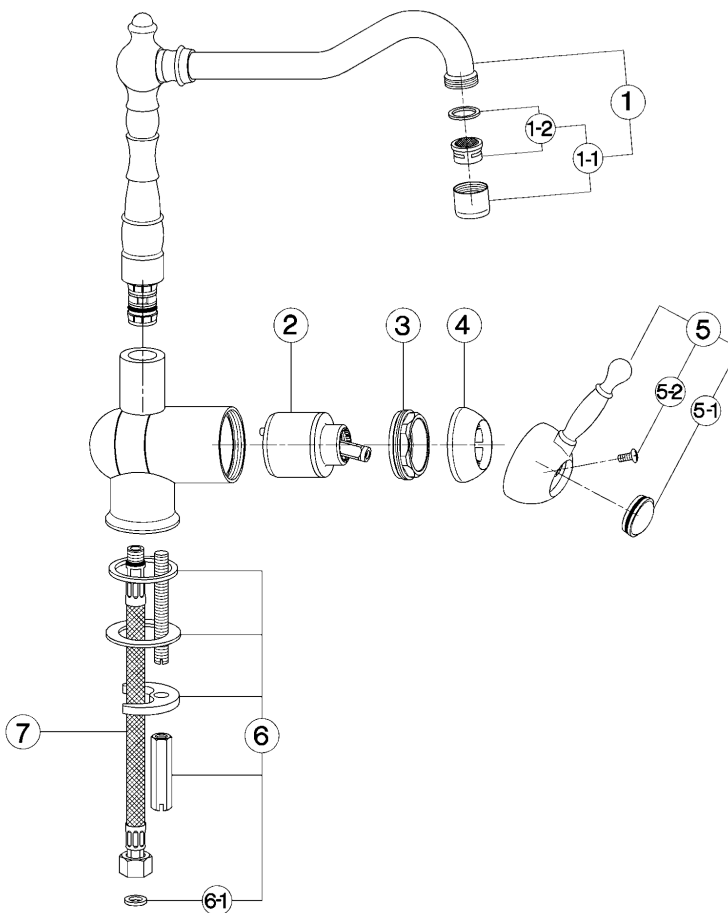

Single lever sink mixer with reclined spout ARCANA ROYAL_AY001530

MODEL **AY001530**

Single lever sink mixer with reclined spout, swivel spout, G.3/8" stainless steel flexible hose

AVAILABLE FINISHINGS

-  **21** 21 Chrome
-  **24** 24 Gold
-  **26** 26 Old Copper
-  **27** 27 Old Bronze
-  **2A** 2A Satin Brushed Nickel
-  **74** 74 Chrome/Gold

CHARACTERISTICS

Cartridge Spare Parts **ZZ92909000**

43 mm Cartridge

Single lever sink mixer with reclined spout ARCANA ROYAL_AY001530

cisal

AY 00153

- Monocomando livello
- Single lever sink mixer
- Einhand-Spültschbatterie
- Mitigeur évier