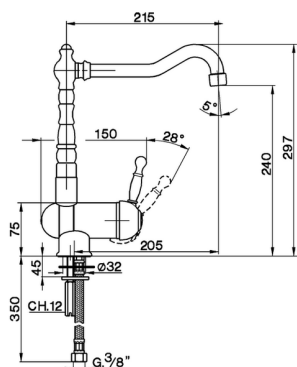

Single lever sink mixer with reclined spout ARCANA ROYAL_AY001530

MODEL **AY001530**

Single lever sink mixer with reclined spout, swivel spout, G.3/8" stainless steel flexible hose

AVAILABLE FINISHINGS

-  **21** 21 Chrome
-  **24** 24 Gold
-  **26** 26 Old Copper
-  **27** 27 Old Bronze
-  **2A** 2A Satin Brushed Nickel
-  **74** 74 Chrome/Gold

CHARACTERISTICS

Cartridge Spare Parts **ZZ92909000**

43 mm Cartridge

Single lever sink mixer with reclined spout ARCANA ROYAL_AY001530

cisal

AY 00153

- Monocomando livello
- Single lever sink mixer
- Einhand-Spültschbatterie
- Mitigeur évier