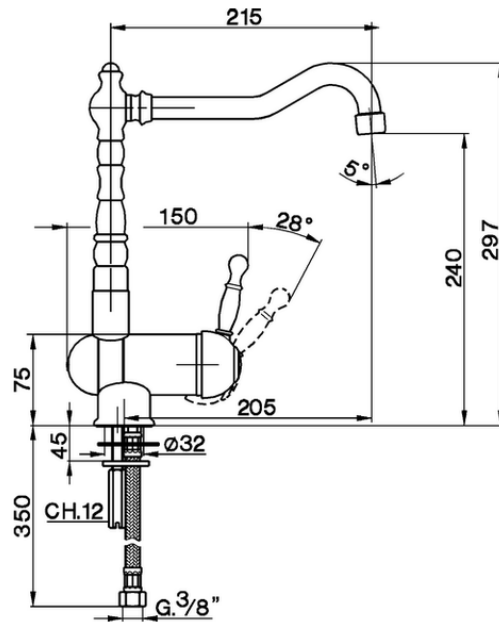

Single lever sink mixer with reclined spout ARCANA ROYAL_AY001530

AY001530

<https://en.cisal.it/single-lever-sink-mixer-with-reclined-spout-arcana-royal-ay001530>

2026-04-29