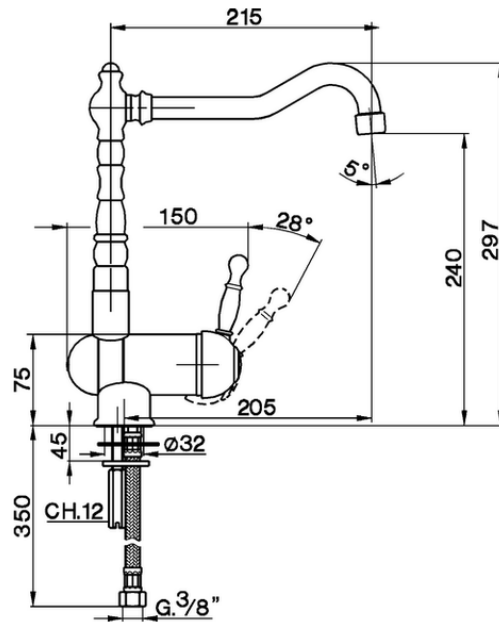

Single lever sink mixer with reclined spout ARCANA ROYAL_AY001530

AY001530

<https://en.cisal.it/single-lever-sink-mixer-with-reclined-spout-arcana-royal-ay001530>

2026-05-20