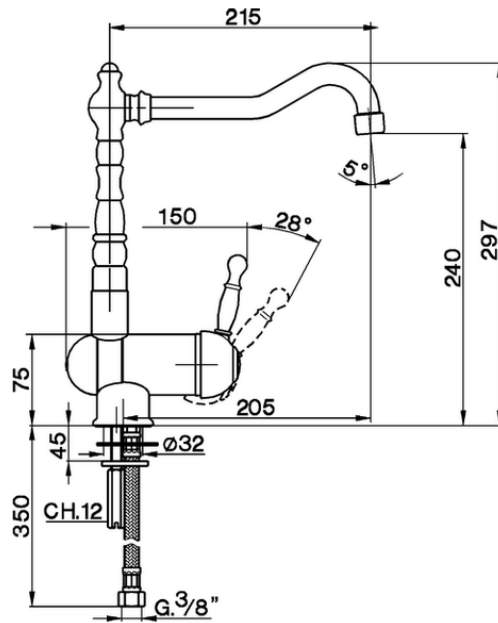

Single lever sink mixer with reclined spout ARCANA ROYAL_AY001530

AY001530

<https://en.cisal.it/single-lever-sink-mixer-with-reclined-spout-arcana-royal-ay001530>

2026-04-09