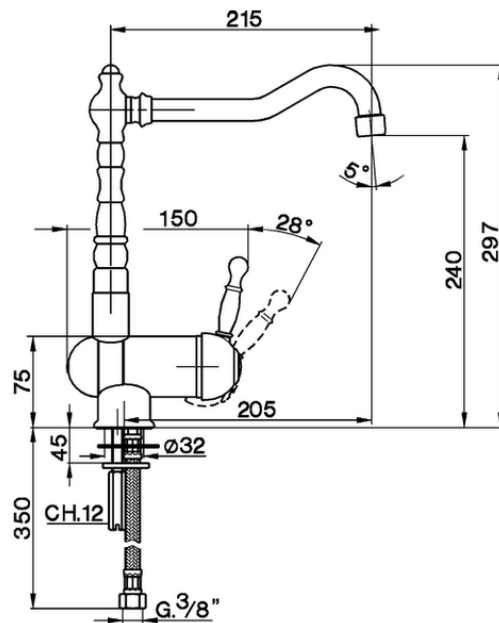

Single lever sink mixer with reclined spout ARCANA ROYAL_AY001530

AY001530

<https://en.cisal.it/single-lever-sink-mixer-with-reclined-spout-arcana-royal-ay001530>

2026-06-13