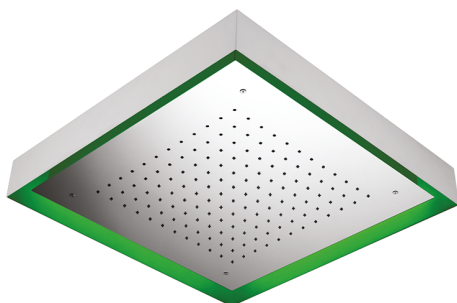

570x570 mm Chromotherapy Ceiling showerhead ZEN SHOWER_ZS0C0130

MODEL **ZS0C0130**

570x570 mm Chromotherapy Ceiling showerhead, with white cover, rain, chromotherapy functions, wireless control, Stainless Steel AISI 304

AVAILABLE FINISHINGS

-  **D1** D1 Brushed Inox
-  **40** 40 Matt Black
-  **4Q** 4Q Matt White
-  **D2** D2 Polished Inox

CHARACTERISTICS

2026-06-14