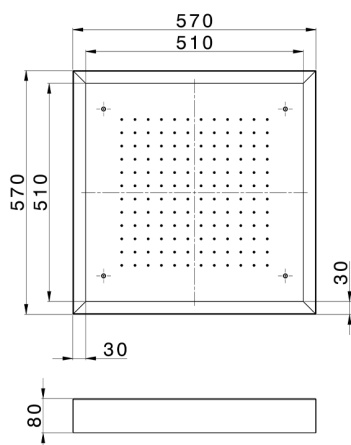

570x570 mm Chromotherapy Ceiling showerhead ZEN SHOWER_ZS0C0130

MODEL **ZS0C0130**

570x570 mm Chromotherapy Ceiling showerhead, with white cover, rain, chromotherapy functions, wireless control, Stainless Steel AISI 304

AVAILABLE FINISHINGS

- **D1** D1 Brushed Inox
- **40** 40 Matt Black
- **4Q** 4Q Matt White
- **D2** D2 Polished Inox

CHARACTERISTICS

2026-06-14