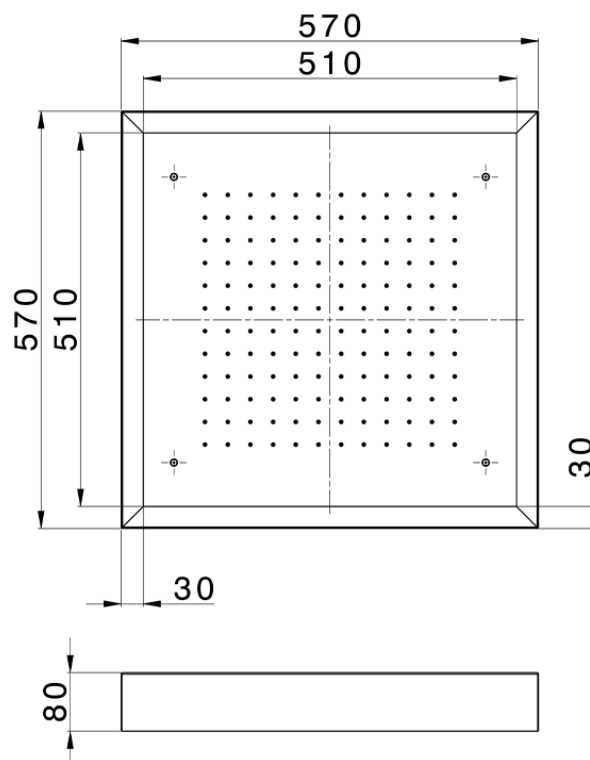

## 570x570 mm Chromotherapy Ceiling showerhead ZEN SHOWER\_ZS0C0130

ZS0C0130

<https://en.cisal.it/570x570-mm-chromotherapy-ceiling-showerhead-zen-shower-zs0c0130>

2026-06-13