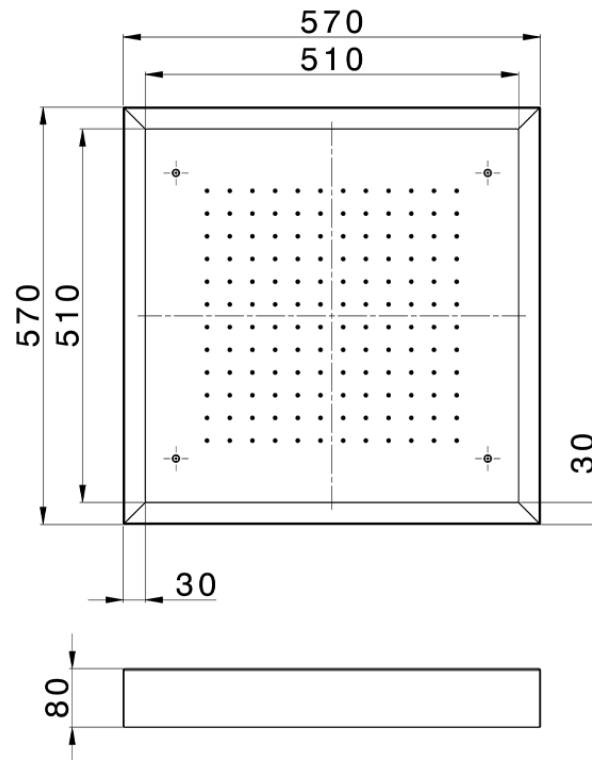

570x570 mm Chromotherapy Ceiling showerhead ZEN SHOWER_ZS0C0130

ZS0C0130

<https://en.cisal.it/570x570-mm-chromotherapy-ceiling-showerhead-zen-shower-zs0c0130>

2026-04-28