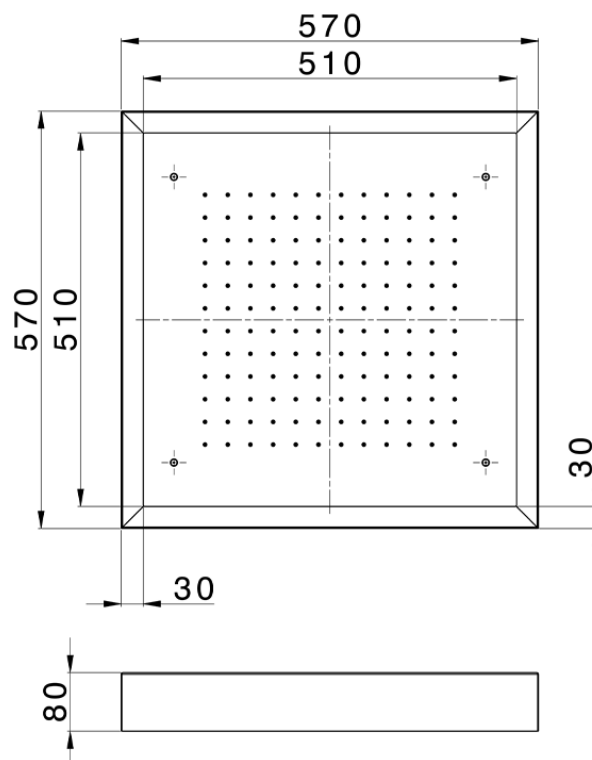

## 570x570 mm Chromotherapy Ceiling showerhead ZEN SHOWER\_ZS0C0130

ZS0C0130

<https://en.cisal.it/570x570-mm-chromotherapy-ceiling-showerhead-zen-shower-zs0c0130>

2026-04-29