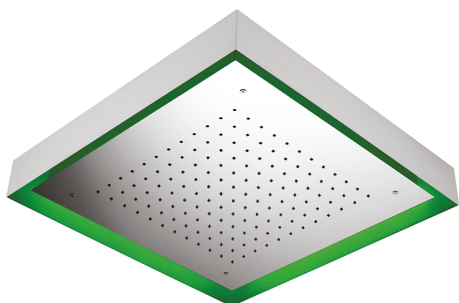

## 570x570 mm Chromotherapy Ceiling showerhead ZEN SHOWER\_ZS0C0130

MODEL **ZS0C0130**

570x570 mm Chromotherapy Ceiling showerhead, with white cover, rain, chromotherapy functions, wireless control, Stainless Steel AISI 304