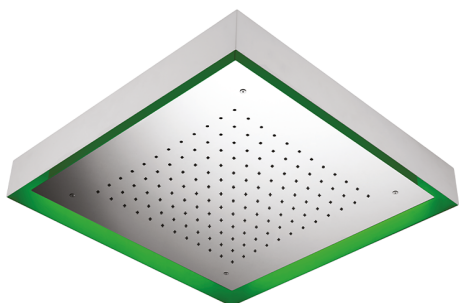

570x570 mm Chromotherapy Ceiling showerhead ZEN SHOWER_ZS0C0130

MODEL **ZS0C0130**

570x570 mm Chromotherapy Ceiling showerhead, with white cover, rain, chromotherapy functions, wireless control, Stainless Steel AISI 304

AVAILABLE FINISHINGS

-  **D1** D1 Brushed Inox
-  **40** 40 Matt Black
-  **4Q** 4Q Matt White
-  **D2** D2 Polished Inox

CHARACTERISTICS

2026-05-19