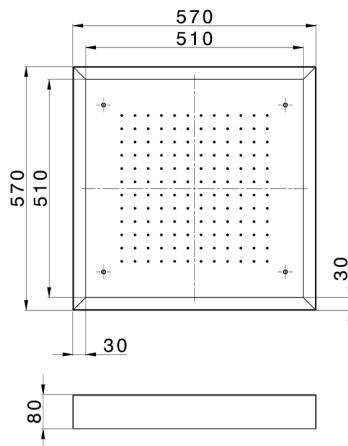

570x570 mm Chromotherapy Ceiling showerhead ZEN SHOWER_ZS0C0130

MODEL **ZS0C0130**

570x570 mm Chromotherapy Ceiling showerhead, with white cover, rain, chromotherapy functions, wireless control, Stainless Steel AISI 304

AVAILABLE FINISHINGS

- **D1** D1 Brushed Inox
- **40** 40 Matt Black
- **4Q** 4Q Matt White
- **D2** D2 Polished Inox

CHARACTERISTICS

2026-06-13