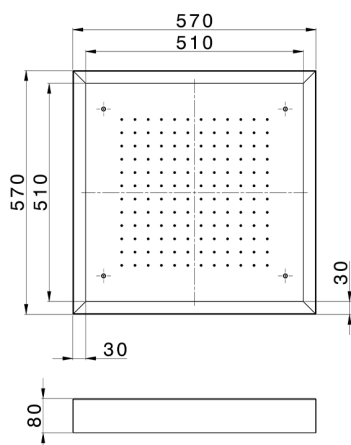

## 570x570 mm Chromotherapy Ceiling showerhead ZEN SHOWER\_ZS0C0130

MODEL **ZS0C0130**

570x570 mm Chromotherapy Ceiling showerhead, with white cover, rain, chromotherapy functions, wireless control, Stainless Steel AISI 304