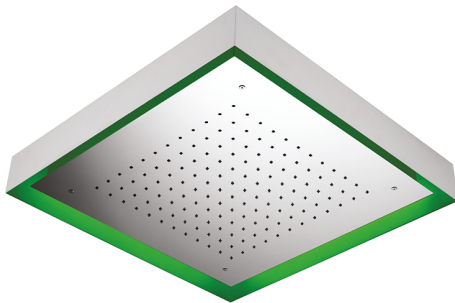

570x570 mm Chromotherapy Ceiling showerhead ZEN SHOWER_ZS0C0130

MODEL **ZS0C0130**

570x570 mm Chromotherapy Ceiling showerhead, with white cover, rain, chromotherapy functions, wireless control, Stainless Steel AISI 304

AVAILABLE FINISHINGS

- **D1** D1 Brushed Inox
- **40** 40 Matt Black
- **4Q** 4Q Matt White
- **D2** D2 Polished Inox

CHARACTERISTICS

2026-06-13