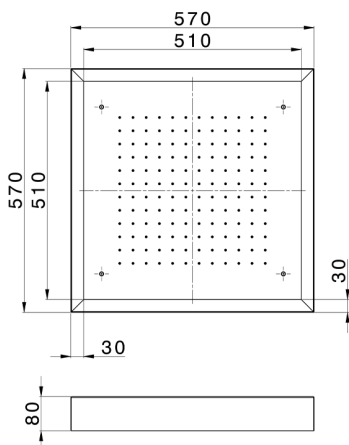

570x570 mm Chromotherapy Ceiling showerhead ZEN SHOWER_ZS0C0130

MODEL **ZS0C0130**

570x570 mm Chromotherapy Ceiling showerhead, with white cover, rain, chromotherapy functions, wireless control, Stainless Steel AISI 304

AVAILABLE FINISHINGS

- **D1** D1 Brushed Inox
- **40** 40 Matt Black
- **4Q** 4Q Matt White
- **D2** D2 Polished Inox

CHARACTERISTICS

2026-04-28