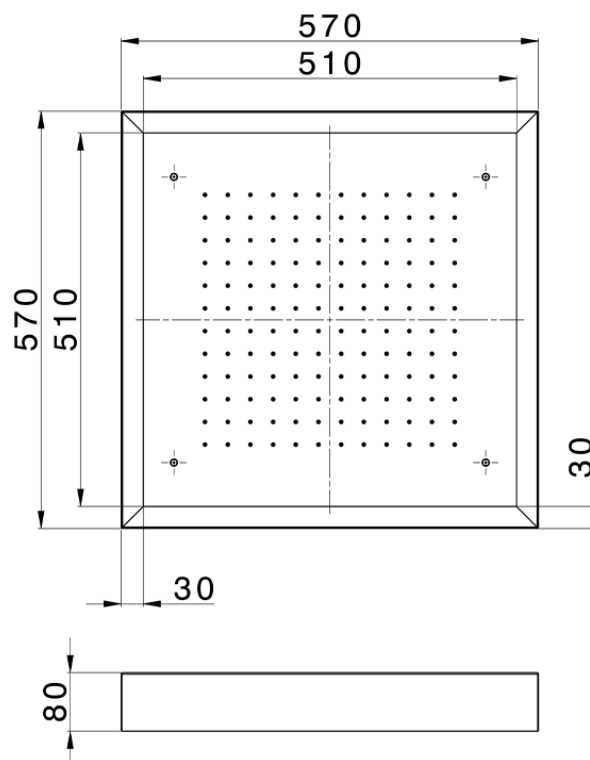

**570x570 mm Chromotherapy Ceiling showerhead ZEN SHOWER\_ZS0C0130**

ZS0C0130

<https://en.cisal.it/570x570-mm-chromotherapy-ceiling-showerhead-zen-shower-zs0c0130>

2026-06-13