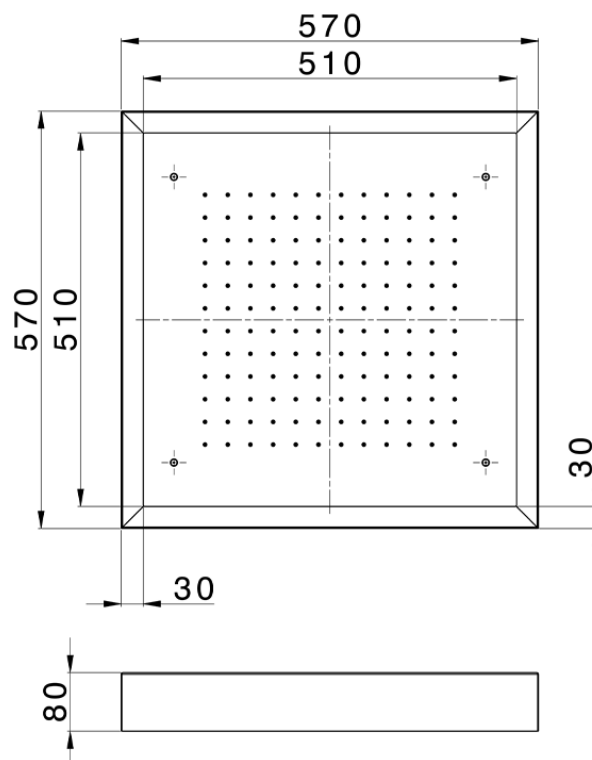

570x570 mm Chromotherapy Ceiling showerhead ZEN SHOWER_ZS0C0130

ZS0C0130

<https://en.cisal.it/570x570-mm-chromotherapy-ceiling-showerhead-zen-shower-zs0c0130>

2026-05-19