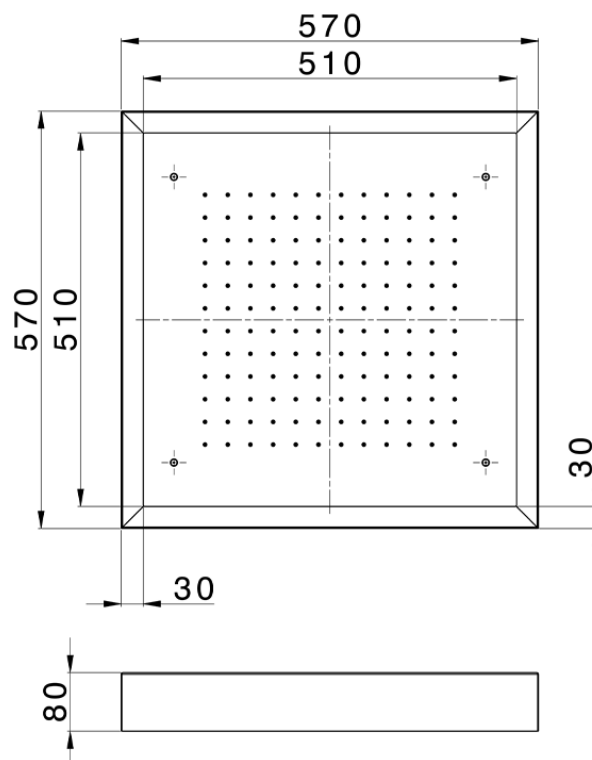

570x570 mm Chromotherapy Ceiling showerhead ZEN SHOWER_ZS0C0130

ZS0C0130

<https://en.cisal.it/570x570-mm-chromotherapy-ceiling-showerhead-zen-shower-zs0c0130>

2026-04-29