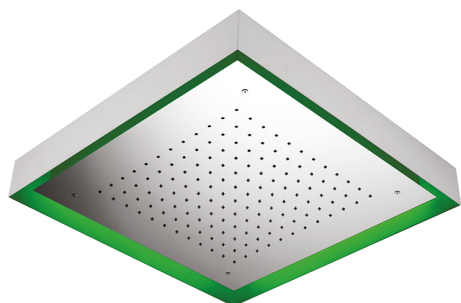

570x570 mm Chromotherapy Ceiling showerhead ZEN SHOWER_ZS0C0130

MODEL **ZS0C0130**

570x570 mm Chromotherapy Ceiling showerhead, with white cover, rain, chromotherapy functions, wireless control, Stainless Steel AISI 304

AVAILABLE FINISHINGS

-  **D1** D1 Brushed Inox
-  **40** 40 Matt Black
-  **4Q** 4Q Matt White
-  **D2** D2 Polished Inox

CHARACTERISTICS

2026-06-30