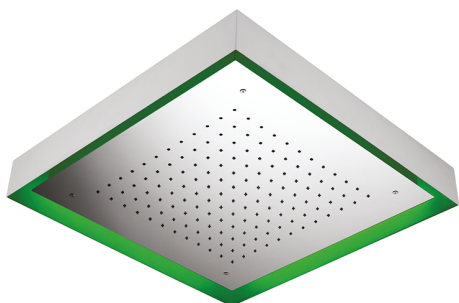

570x570 mm Chromotherapy Ceiling showerhead ZEN SHOWER_ZS0C0130

MODEL **ZS0C0130**

570x570 mm Chromotherapy Ceiling showerhead, with white cover, rain, chromotherapy functions, wireless control, Stainless Steel AISI 304

AVAILABLE FINISHINGS

-  **D1** D1 Brushed Inox
-  **40** 40 Matt Black
-  **4Q** 4Q Matt White
-  **D2** D2 Polished Inox

CHARACTERISTICS

2026-04-30