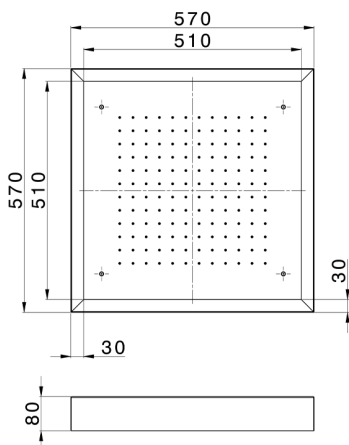

570x570 mm Chromotherapy Ceiling showerhead ZEN SHOWER_ZS0C0130

MODEL **ZS0C0130**

570x570 mm Chromotherapy Ceiling showerhead, with white cover, rain, chromotherapy functions, wireless control, Stainless Steel AISI 304

AVAILABLE FINISHINGS

- **D1** D1 Brushed Inox
- **40** 40 Matt Black
- **4Q** 4Q Matt White
- **D2** D2 Polished Inox

CHARACTERISTICS

2026-04-30