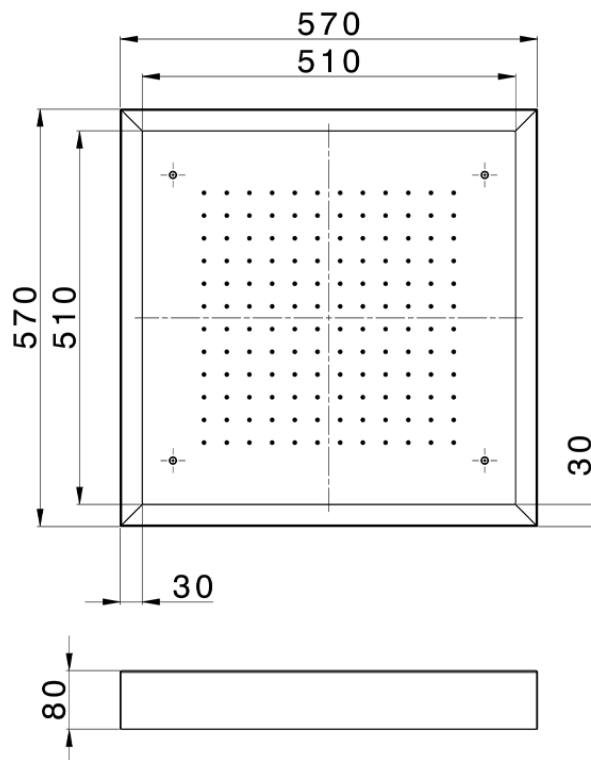

570x570 mm Chromotherapy Ceiling showerhead ZEN SHOWER_ZS0C0130

ZS0C0130

<https://en.cisal.it/570x570-mm-chromotherapy-ceiling-showerhead-zen-shower-zs0c0130>

2026-04-30