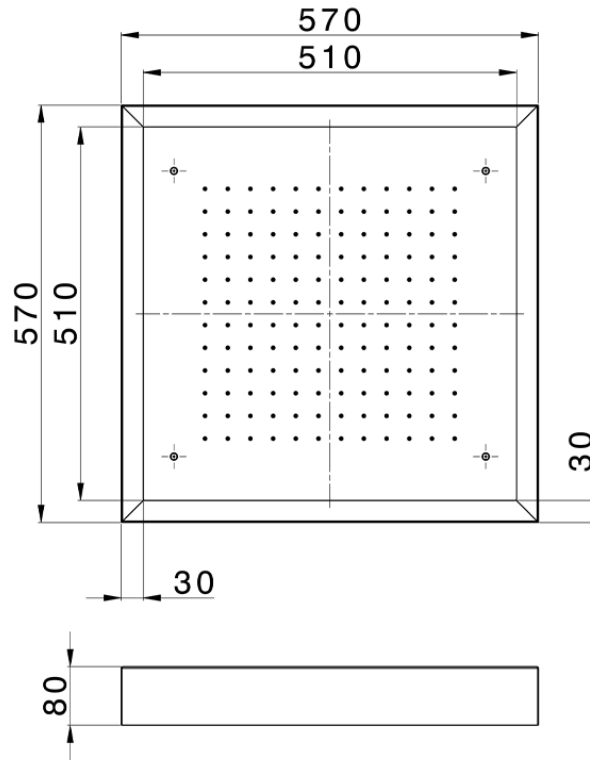

570x570 mm Chromotherapy Ceiling showerhead ZEN SHOWER_ZS0C0130

ZS0C0130

<https://en.cisal.it/570x570-mm-chromotherapy-ceiling-showerhead-zen-shower-zs0c0130>

2026-06-30