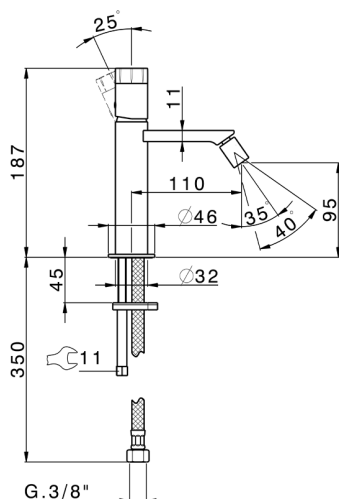

Single lever bidet mixer MARBLE X32_X6000564

MODEL **X6000564**

Single lever bidet mixer, without pop up waste, G.3/8"
Stainless Steel Flexible, with marble lever, Inox AISI
316L

AVAILABLE FINISHINGS

5X 5X Brushed Stainless Steel/Marquina Black Ma

CHARACTERISTICS

Cartridge Spare Parts **ZZ96550000**

25 mm Cartridge

2026-04-24