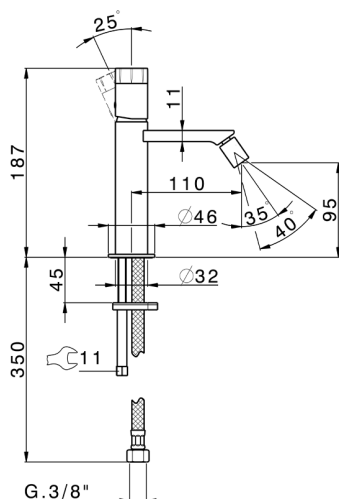

Single lever bidet mixer MARBLE X32_X6000564

MODEL **X6000564**

Single lever bidet mixer, without pop up waste, G.3/8"
Stainless Steel Flexible, with marble lever, Inox AISI
316L

AVAILABLE FINISHINGS

5X 5X Brushed Stainless Steel/Marquina Black Ma

CHARACTERISTICS

Cartridge Spare Parts **ZZ96550000**

25 mm Cartridge

2026-04-04