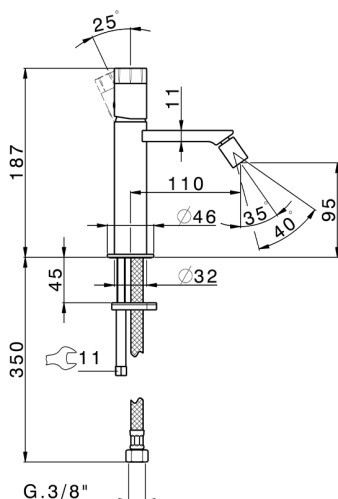

Single lever bidet mixer MARBLE X32_X6000564

MODEL **X6000564**

Single lever bidet mixer, without pop up waste, G.3/8"
Stainless Steel Flexible, with marble lever, Inox AISI
316L

AVAILABLE FINISHINGS

5X 5X Brushed Stainless Steel/Marquina Black Ma

CHARACTERISTICS

Cartridge Spare Parts **ZZ96550000**

25 mm Cartridge

2026-06-05