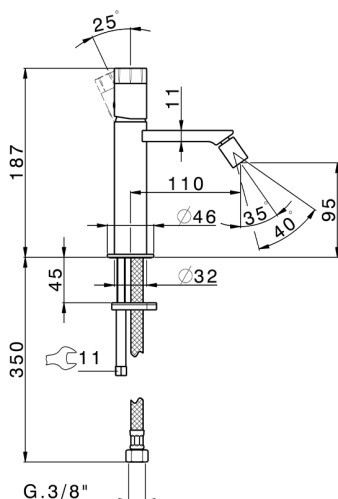

Single lever bidet mixer MARBLE X32_X6000564

MODEL **X6000564**

Single lever bidet mixer, without pop up waste, G.3/8"
Stainless Steel Flexible, with marble lever, Inox AISI
316L

AVAILABLE FINISHINGS

5X 5X Brushed Stainless Steel/Marquina Black Ma

CHARACTERISTICS

Cartridge Spare Parts **ZZ96550000**

25 mm Cartridge

2026-05-15