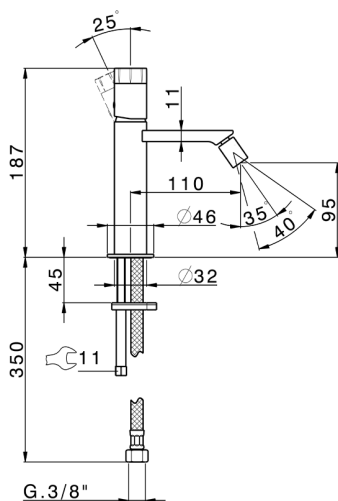

Single lever bidet mixer MARBLE X32_X6000564

MODEL **X6000564**

Single lever bidet mixer, without pop up waste, G.3/8"
Stainless Steel Flexible, with marble lever, Inox AISI
316L

AVAILABLE FINISHINGS

5X 5X Brushed Stainless Steel/Marquina Black Ma

CHARACTERISTICS

Cartridge Spare Parts **ZZ96550000**

25 mm Cartridge

2026-06-05