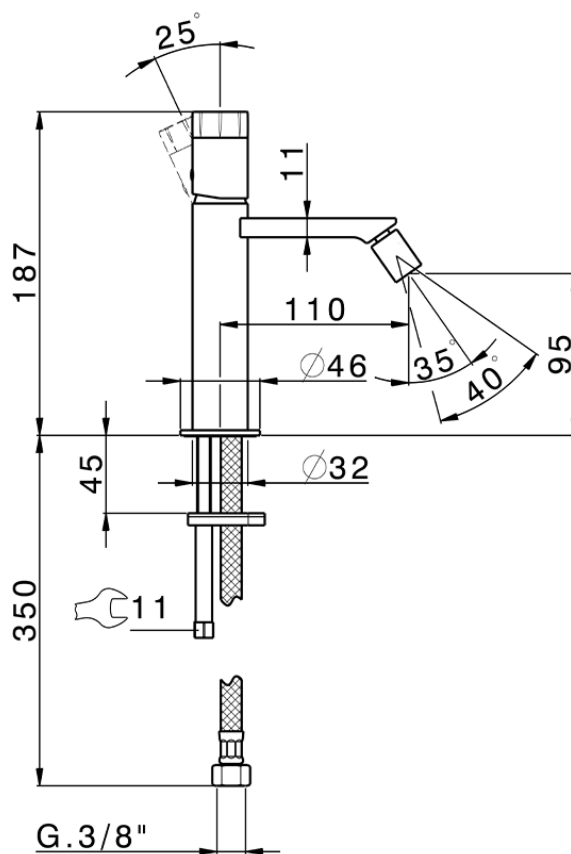

## Single lever bidet mixer MARBLE X32\_X6000564

X6000564

<https://en.cisal.it/single-lever-bidet-mixer-marble-x32-x6000564>

2026-06-05