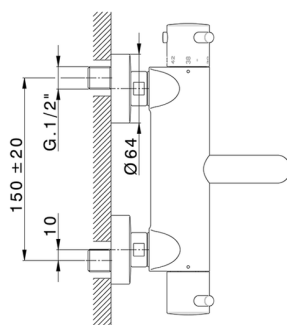

Thermostatic bath mixer LESS MINIMAL_LNT23016

MODEL **LNT23016**

Thermostatic bath mixer, without shower set, 1/2" M flexible connection

AVAILABLE FINISHINGS

-  **21** 21 Chrome
-  **2F** 2F Brushed Nickel
-  **40** 40 Matt Black
-  **4Q** 4Q Matt White

CHARACTERISTICS

Cartridge Spare Parts **24.04A.PP**

8x20 Plus P Thermostatic Valve

DeviaStop

The Cisal Devia Stop technology allows to adjust the water flow and to direct it to the selected output point (overhead soaker, hand shower, etc).