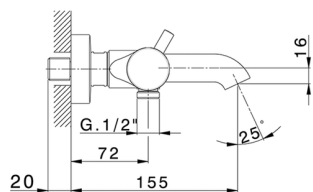

Thermostatic bath mixer LESS MINIMAL_LNT23016

MODEL **LNT23016**

Thermostatic bath mixer, without shower set, 1/2" M flexible connection

AVAILABLE FINISHINGS

-  **21** 21 Chrome
-  **2F** 2F Brushed Nickel
-  **40** 40 Matt Black
-  **4Q** 4Q Matt White

CHARACTERISTICS

Cartridge Spare Parts **24.04A.PP**

8x20 Plus P Thermostatic Valve

DeviaStop

The Cisal Devia Stop technology allows to adjust the water flow and to direct it to the selected output point (overhead soaker, hand shower, etc).