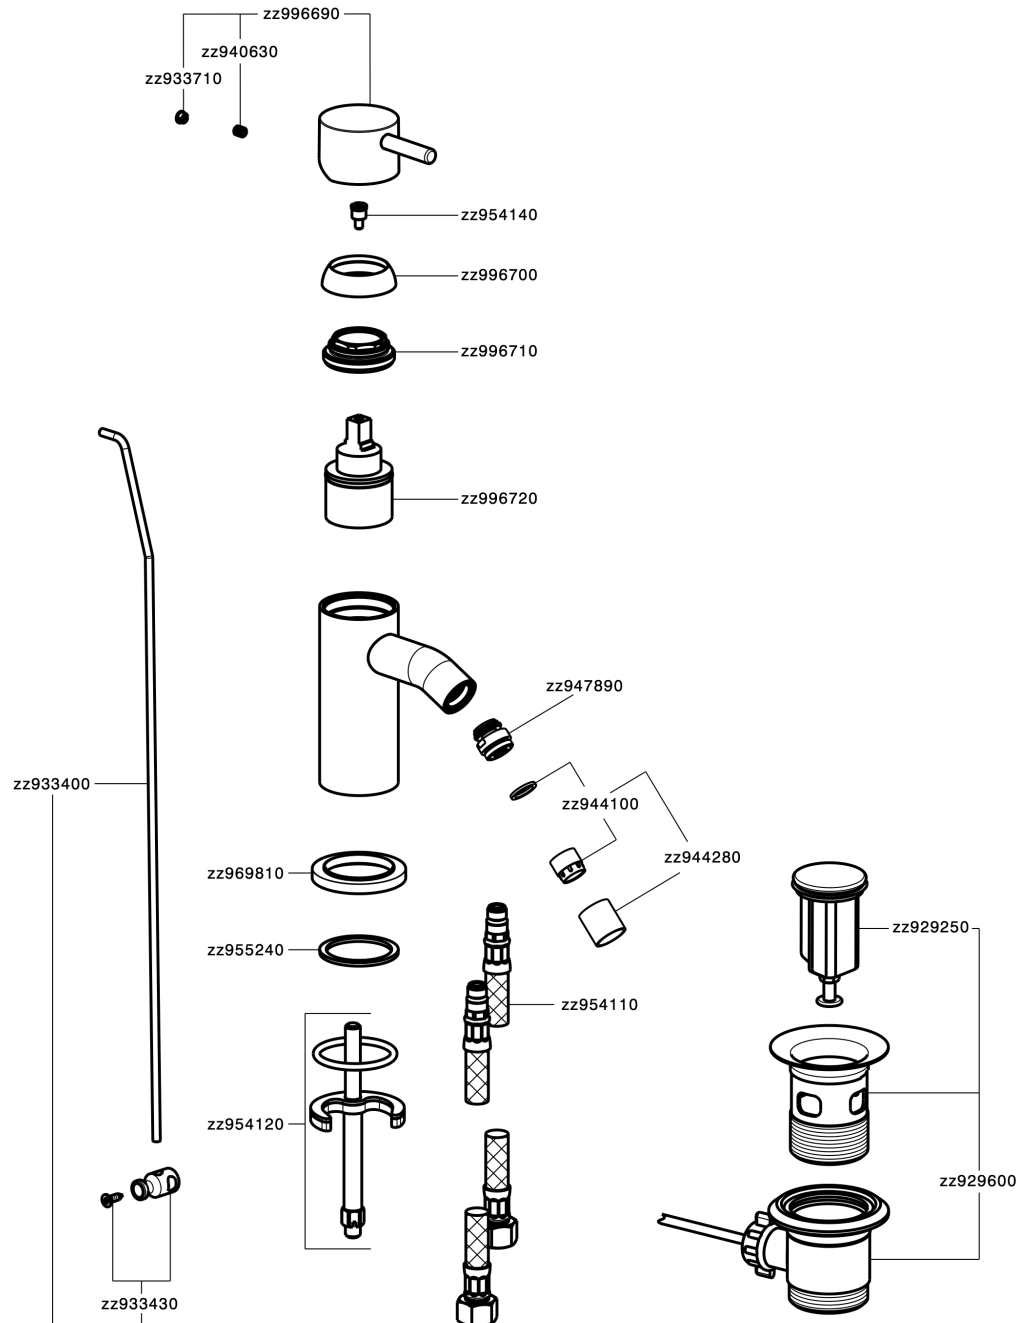

## Single lever bidet mixer NUOVA LESS\_LN000550

MODEL **LN000550**

Single lever bidet mixer, with 1"1/4 automatic pop-up waste, G.3/8" stainless steel flexible hoses

### CHARACTERISTICS

Cartridge Spare Parts **ZZ99672000**

**35 mm Cartridge**

### EcoStop

EcoStop feature limits water flow to approximately 50% of maximum output with one point of resistance on setting. Push slightly past the middle stop only when full water output is required. This will save water up to 50%.

## Single lever bidet mixer NUOVA LESS\_LN000550

LN000550

<https://en.cisal.it/single-lever-bidet-mixer-nuova-less-ln000550>

2026-06-25