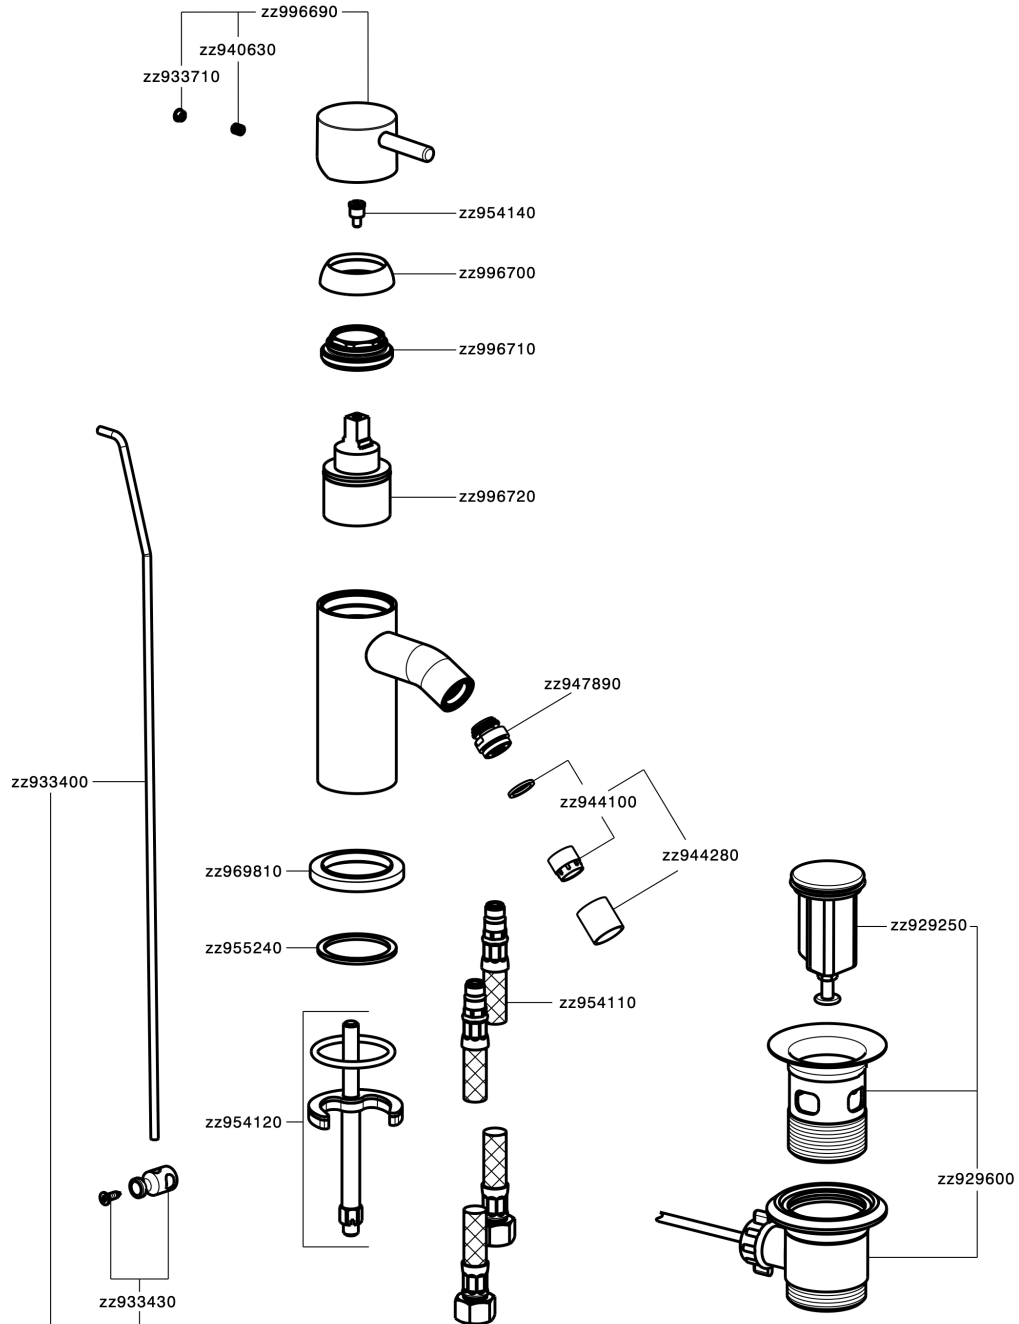

Single lever bidet mixer NUOVA LESS_LN000550

MODEL **LN000550**

Single lever bidet mixer, with 1"1/4 automatic pop-up waste, G.3/8" stainless steel flexible hoses

AVAILABLE FINISHINGS

-  **21** 21 Chrome
-  **2F** 2F Brushed Nickel
-  **40** 40 Matt Black
-  **4Q** 4Q Matt White

CHARACTERISTICS

Cartridge Spare Parts **ZZ99672000**

35 mm Cartridge

EcoStop

EcoStop feature limits water flow to approximately 50% of maximum output with one point of resistance on setting. Push slightly past the middle stop only when full water output is required. This will save water up to 50%.

Single lever bidet mixer NUOVA LESS_LN000550

LN000550

<https://en.cisal.it/single-lever-bidet-mixer-nuova-less-ln000550>

2026-06-05