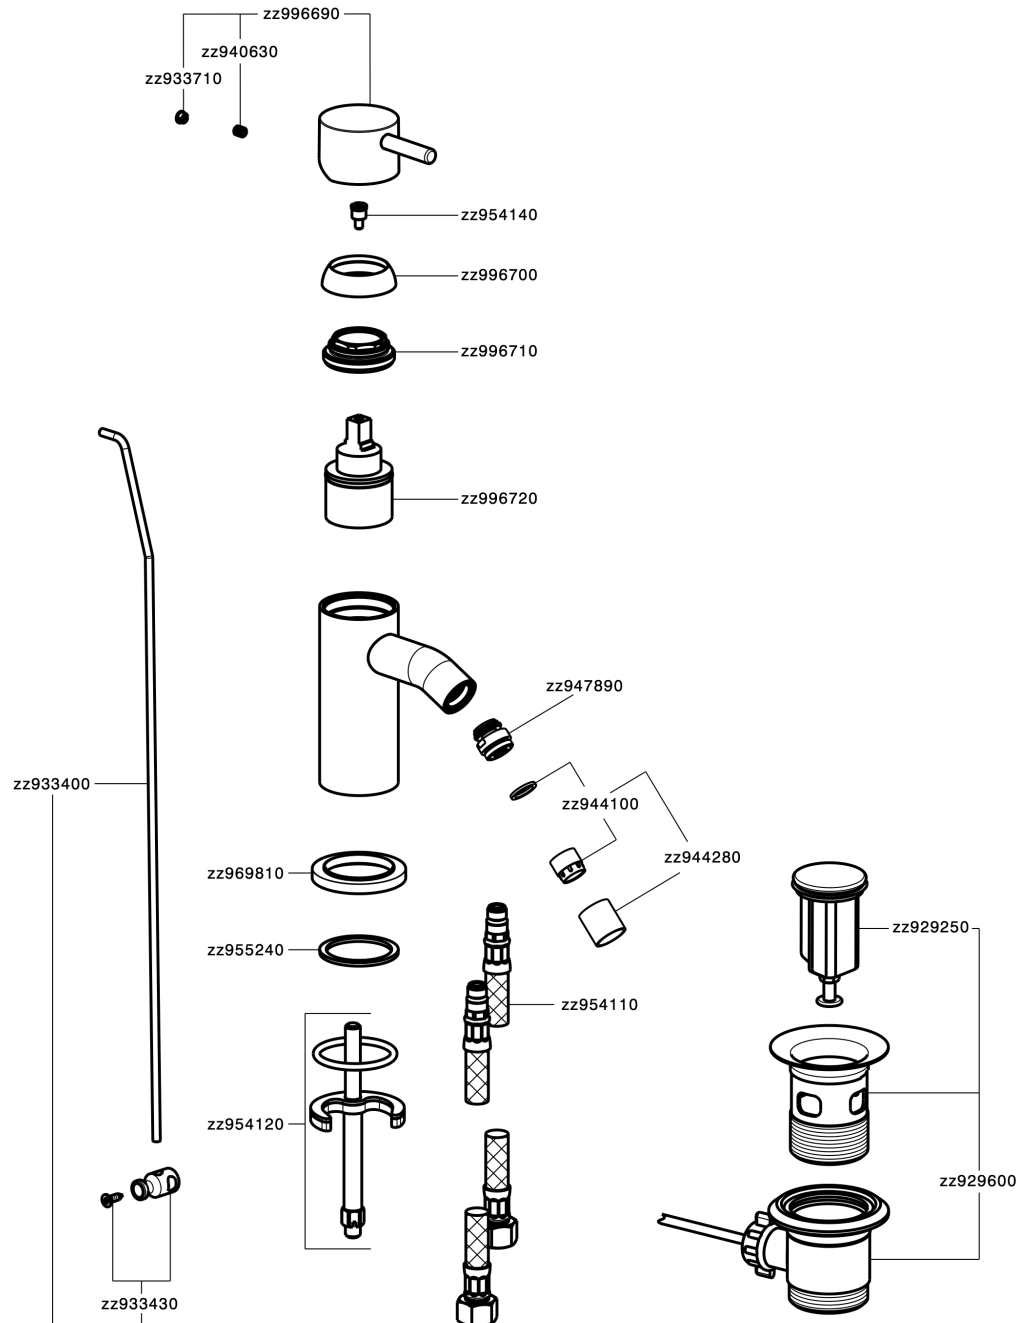

## Single lever bidet mixer NUOVA LESS\_LN000550

MODEL **LN000550**

Single lever bidet mixer, with 1"1/4 automatic pop-up waste, G.3/8" stainless steel flexible hoses

### CHARACTERISTICS

Cartridge Spare Parts **ZZ99672000**

**35 mm Cartridge**

### EcoStop

EcoStop feature limits water flow to approximately 50% of maximum output with one point of resistance on setting. Push slightly past the middle stop only when full water output is required. This will save water up to 50%.

## Single lever bidet mixer NUOVA LESS\_LN000550

LN000550

<https://en.cisal.it/single-lever-bidet-mixer-nuova-less-ln000550>

2026-04-06