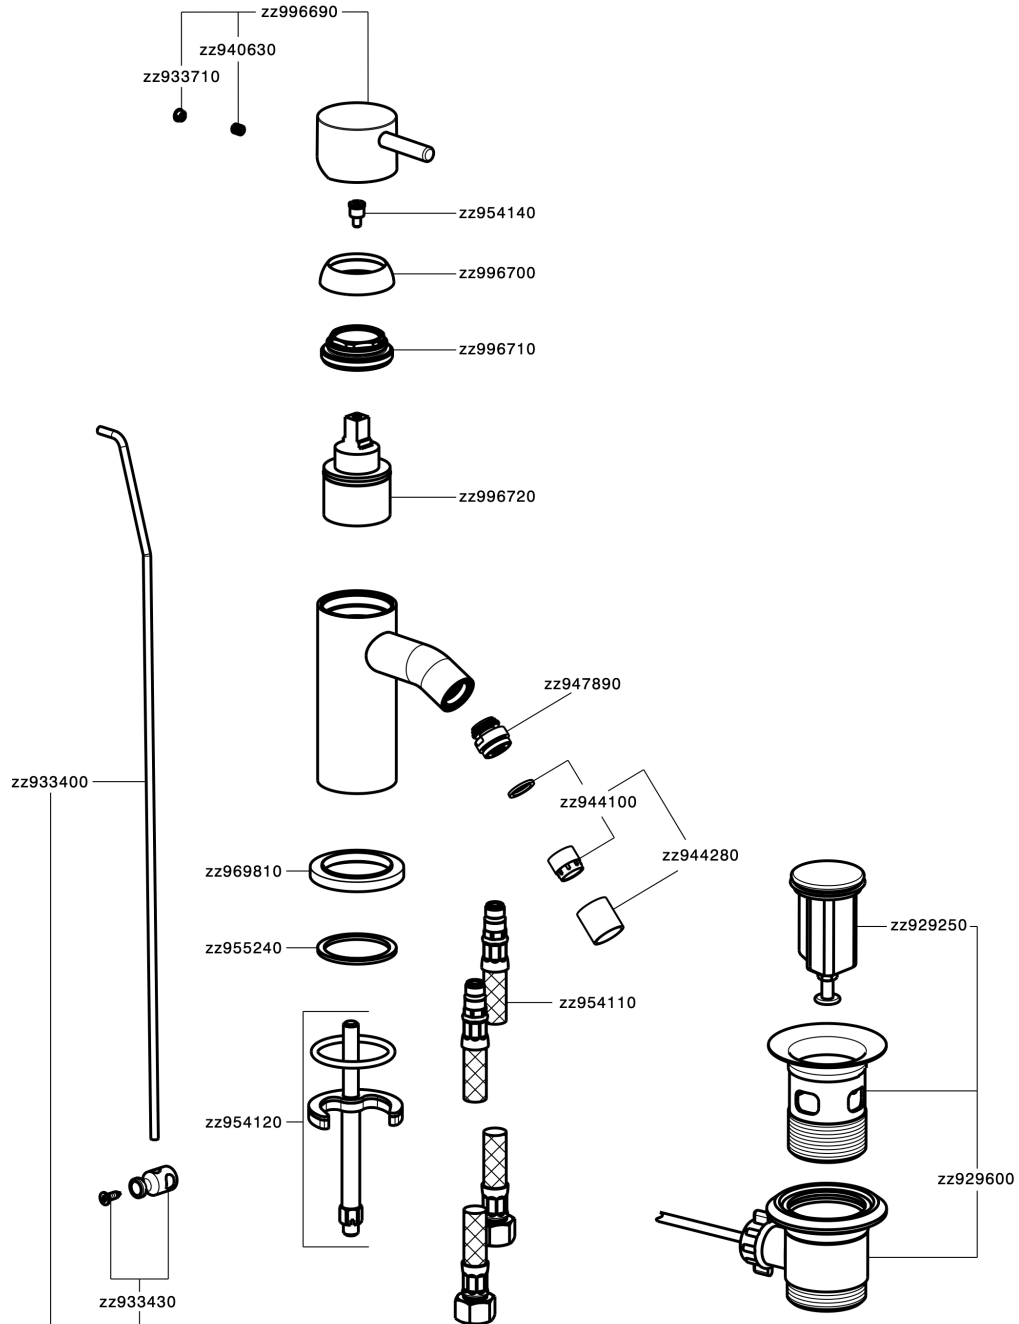

Single lever bidet mixer NUOVA LESS_LN000550

MODEL **LN000550**

Single lever bidet mixer, with 1"1/4 automatic pop-up waste, G.3/8" stainless steel flexible hoses

AVAILABLE FINISHINGS

-  **21** 21 Chrome
-  **2F** 2F Brushed Nickel
-  **40** 40 Matt Black
-  **4Q** 4Q Matt White

CHARACTERISTICS

Cartridge Spare Parts **ZZ99672000**

35 mm Cartridge

EcoStop

EcoStop feature limits water flow to approximately 50% of maximum output with one point of resistance on setting. Push slightly past the middle stop only when full water output is required. This will save water up to 50%.

Single lever bidet mixer NUOVA LESS_LN000550

LN000550

<https://en.cisal.it/single-lever-bidet-mixer-nuova-less-ln000550>

2026-04-25