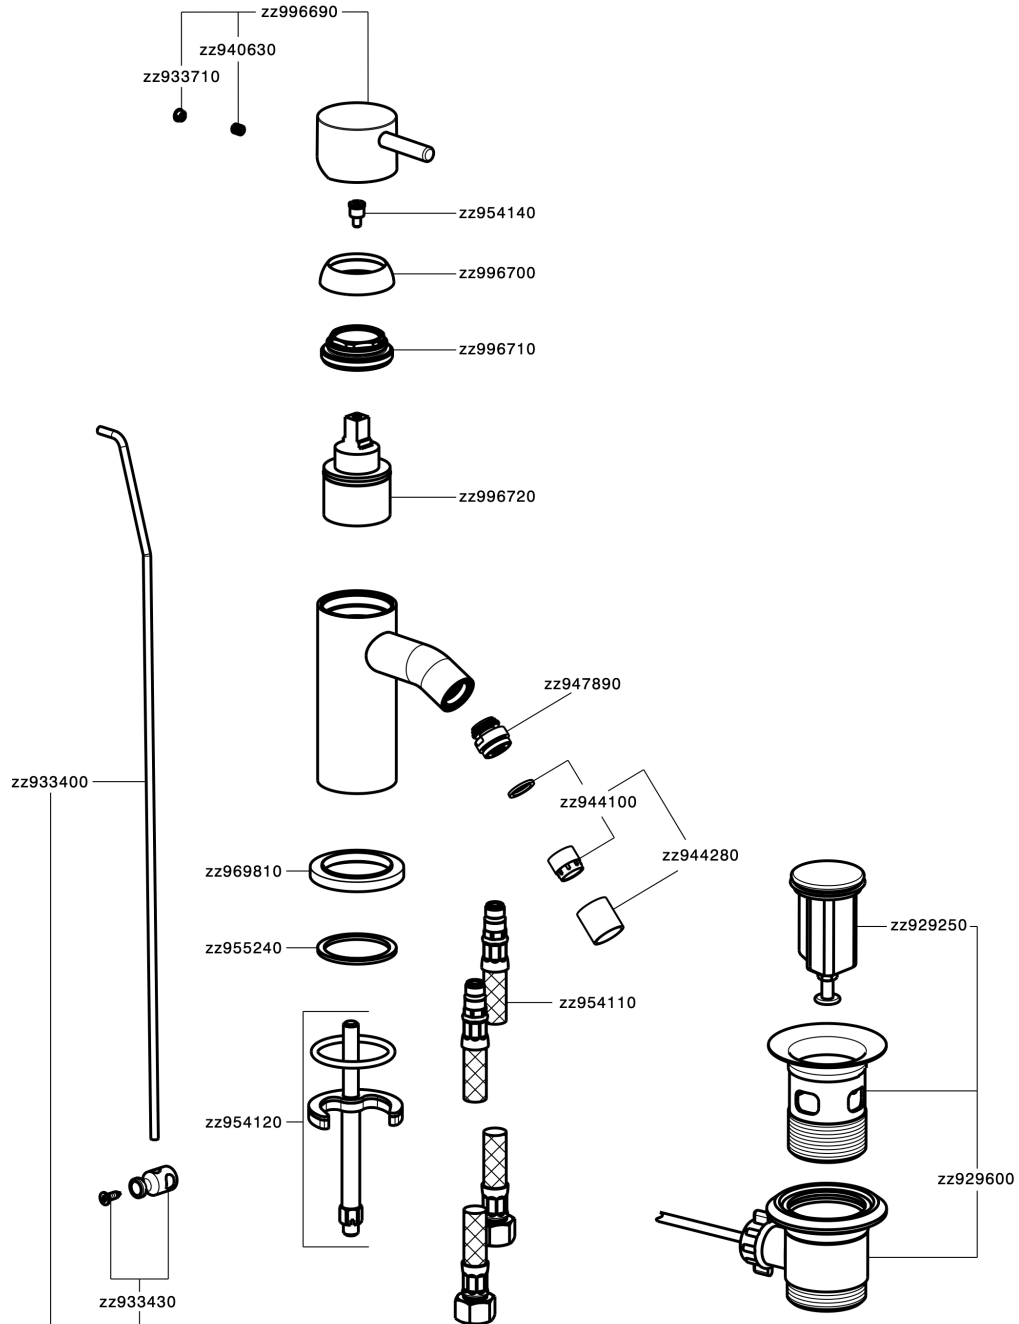

## Single lever bidet mixer NUOVA LESS\_LN000550

MODEL **LN000550**

Single lever bidet mixer, with 1"1/4 automatic pop-up waste, G.3/8" stainless steel flexible hoses

### CHARACTERISTICS

Cartridge Spare Parts **ZZ99672000**

**35 mm Cartridge**

### EcoStop

EcoStop feature limits water flow to approximately 50% of maximum output with one point of resistance on setting. Push slightly past the middle stop only when full water output is required. This will save water up to 50%.

## Single lever bidet mixer NUOVA LESS\_LN000550

LN000550

<https://en.cisal.it/single-lever-bidet-mixer-nuova-less-ln000550>

2026-06-13