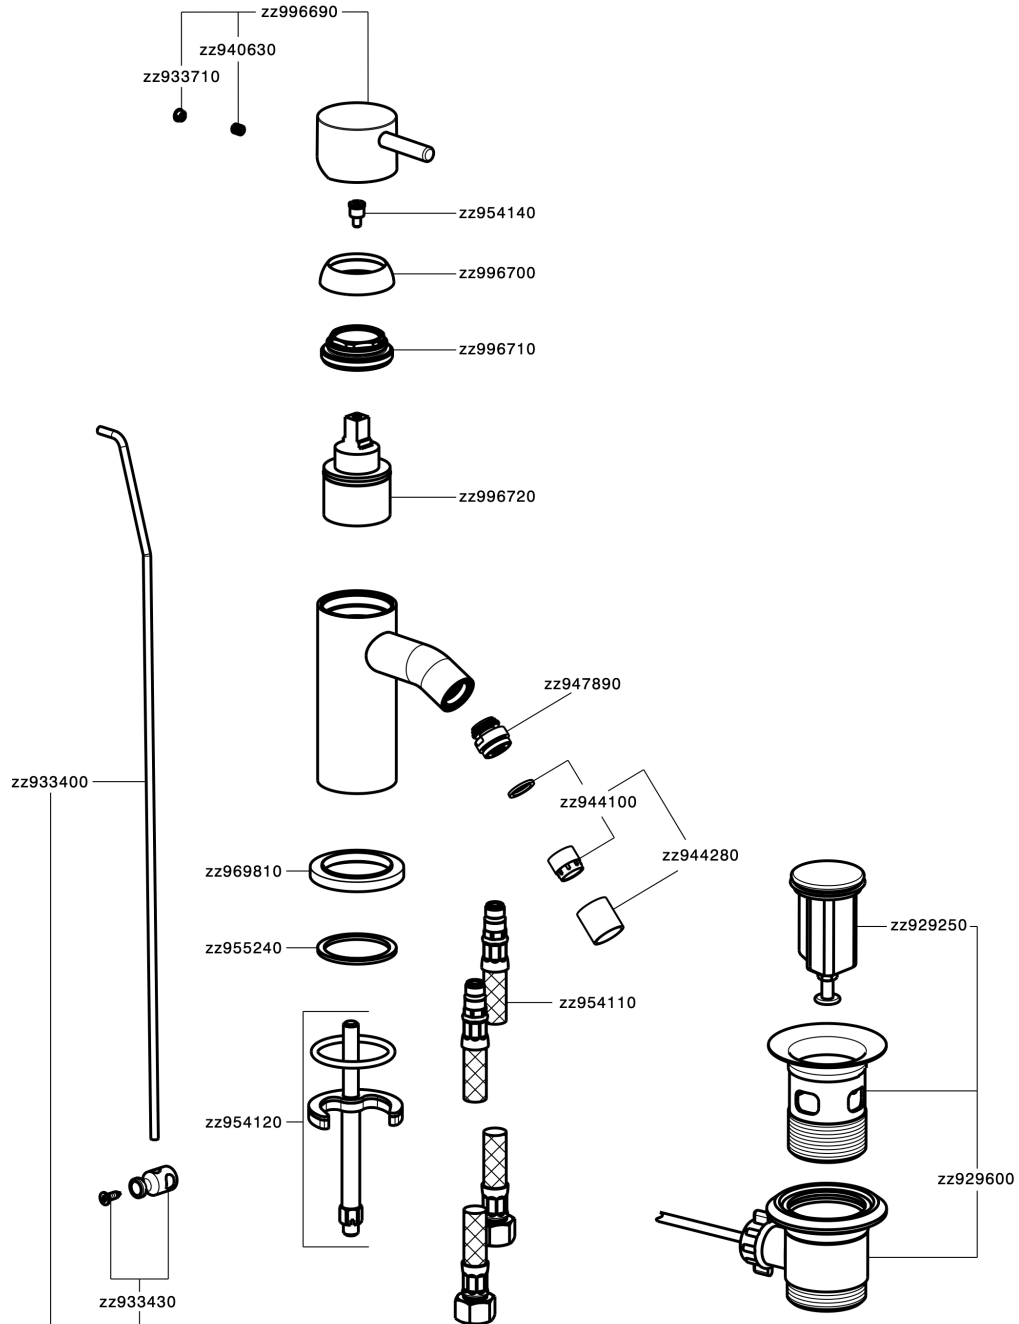

Single lever bidet mixer NUOVA LESS_LN000550

LN000550

<https://en.cisal.it/single-lever-bidet-mixer-nuova-less-ln000550>

2026-04-04