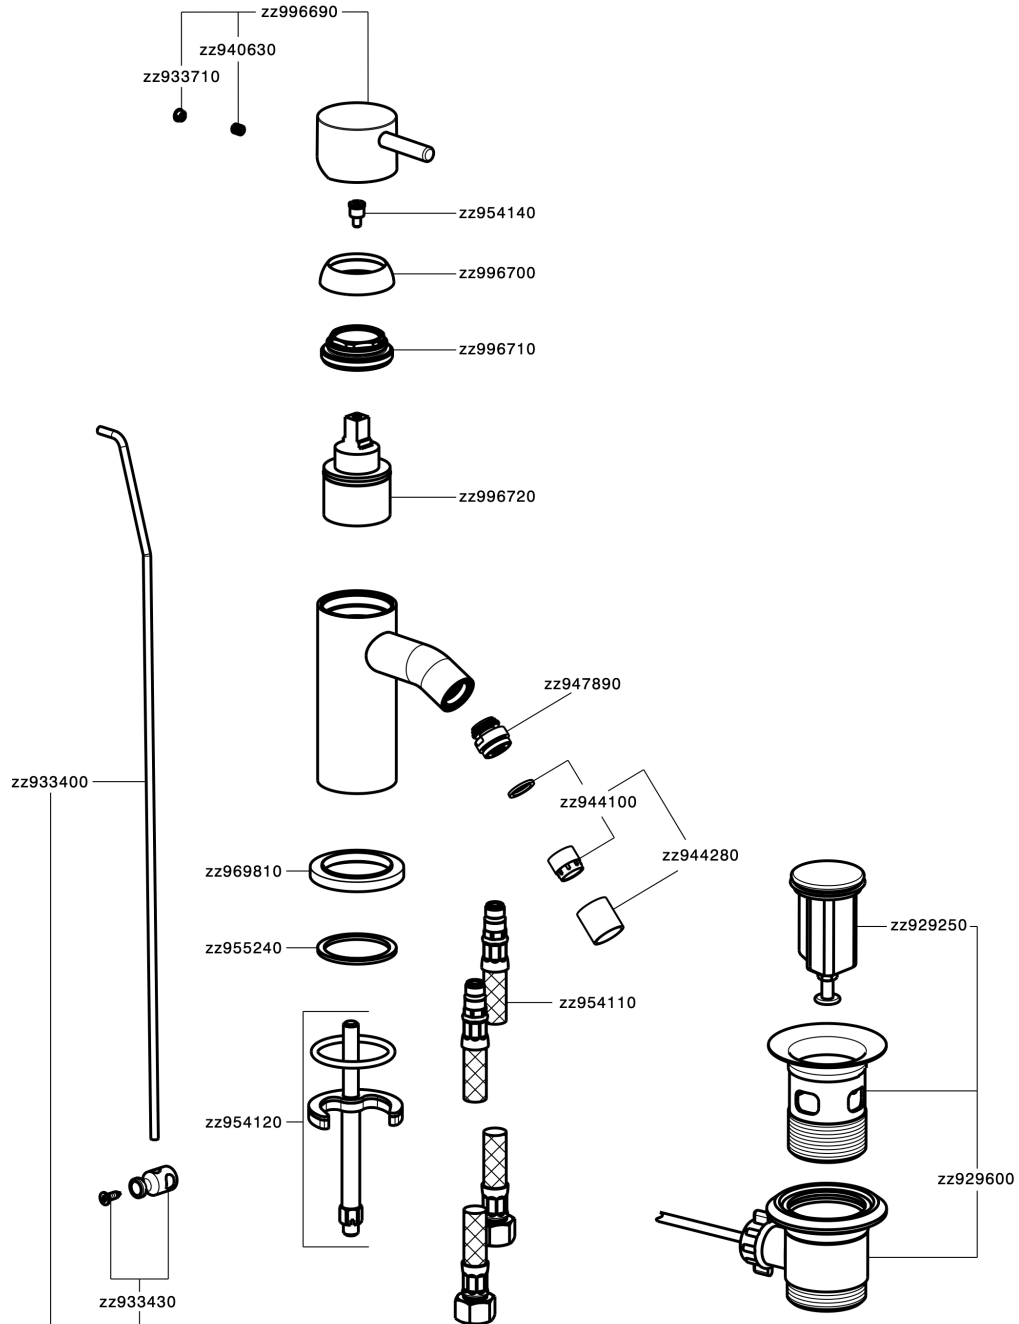

Single lever bidet mixer NUOVA LESS_LN000550

MODEL **LN000550**

Single lever bidet mixer, with 1"1/4 automatic pop-up waste, G.3/8" stainless steel flexible hoses

AVAILABLE FINISHINGS

-  **21** 21 Chrome
-  **2F** 2F Brushed Nickel
-  **40** 40 Matt Black
-  **4Q** 4Q Matt White

CHARACTERISTICS

Cartridge Spare Parts **ZZ99672000**

35 mm Cartridge

EcoStop

EcoStop feature limits water flow to approximately 50% of maximum output with one point of resistance on setting. Push slightly past the middle stop only when full water output is required. This will save water up to 50%.

Single lever bidet mixer NUOVA LESS_LN000550

LN000550

<https://en.cisal.it/single-lever-bidet-mixer-nuova-less-ln000550>

2026-04-04