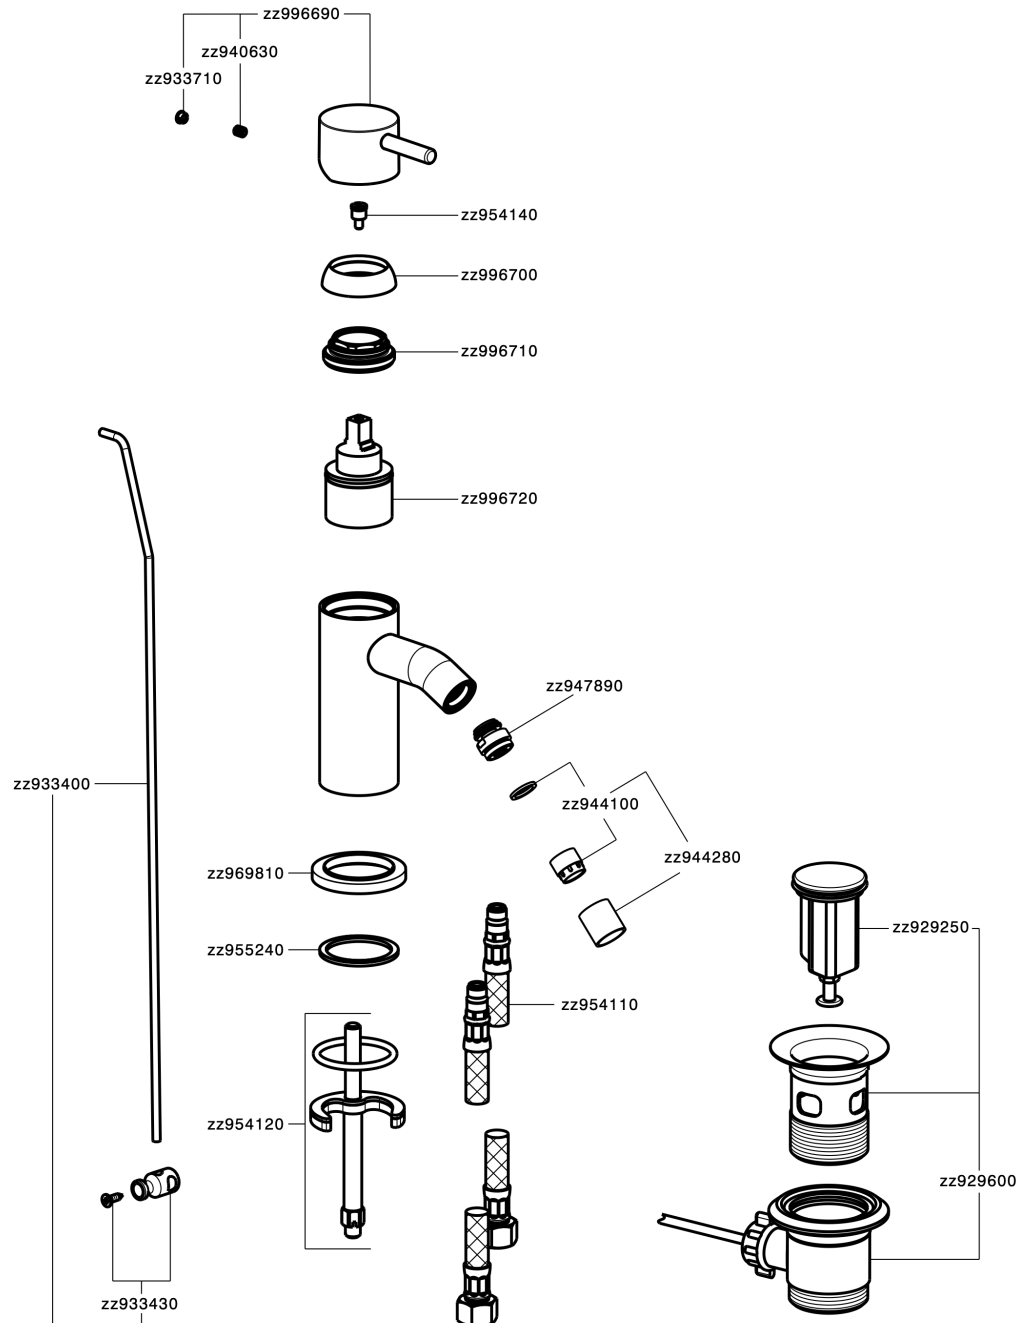

Single lever bidet mixer NUOVA LESS_LN000550

LN000550

<https://en.cisal.it/single-lever-bidet-mixer-nuova-less-ln000550>

2026-06-04