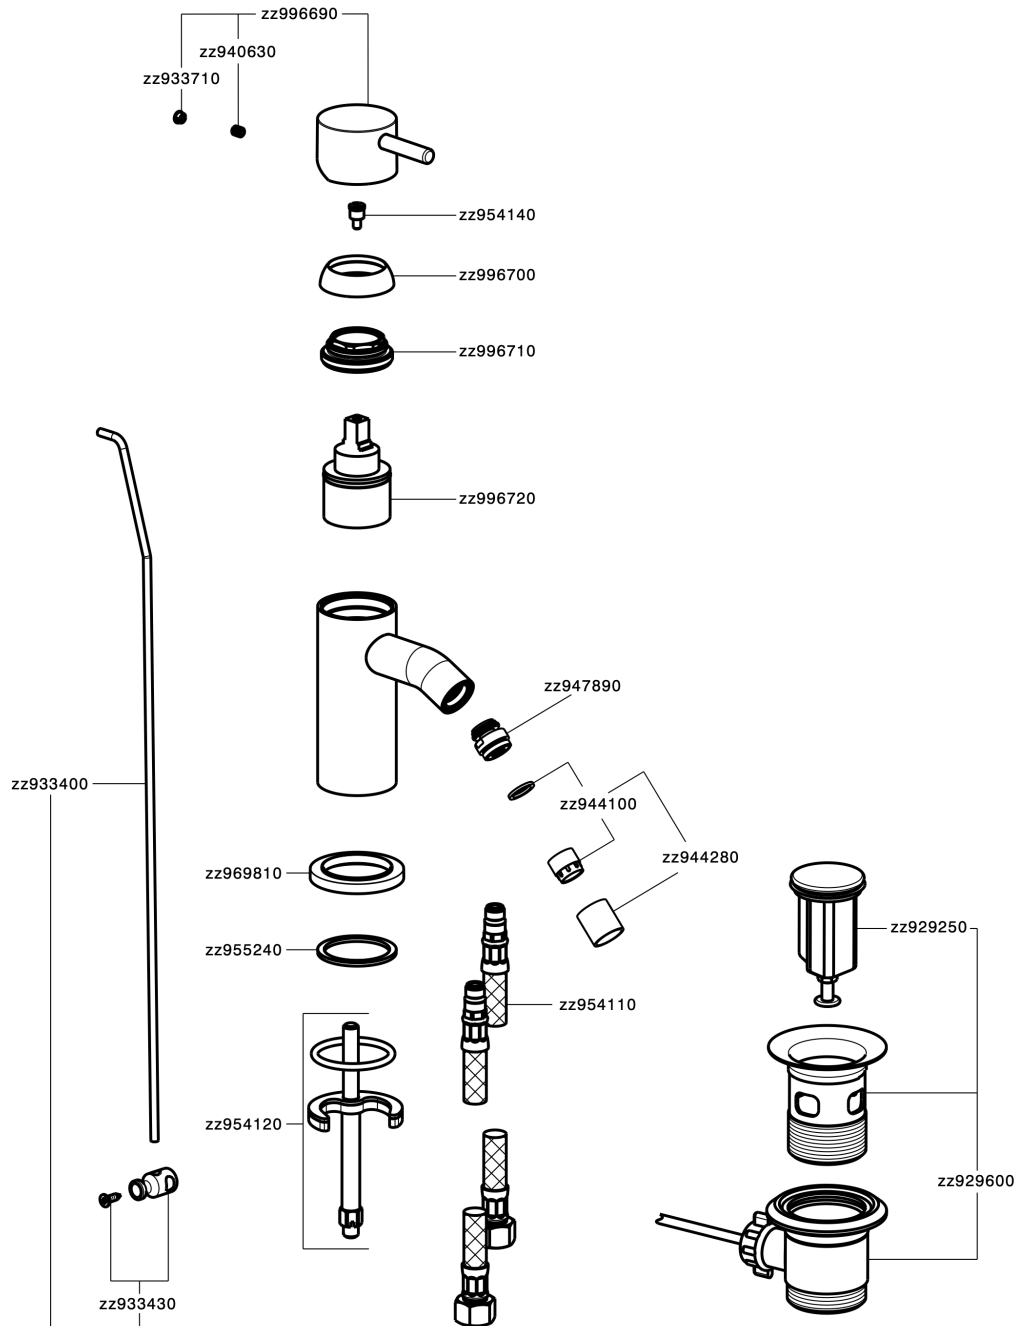

Single lever bidet mixer NUOVA LESS_LN000550

LN000550

<https://en.cisal.it/single-lever-bidet-mixer-nuova-less-ln000550>

2026-06-25