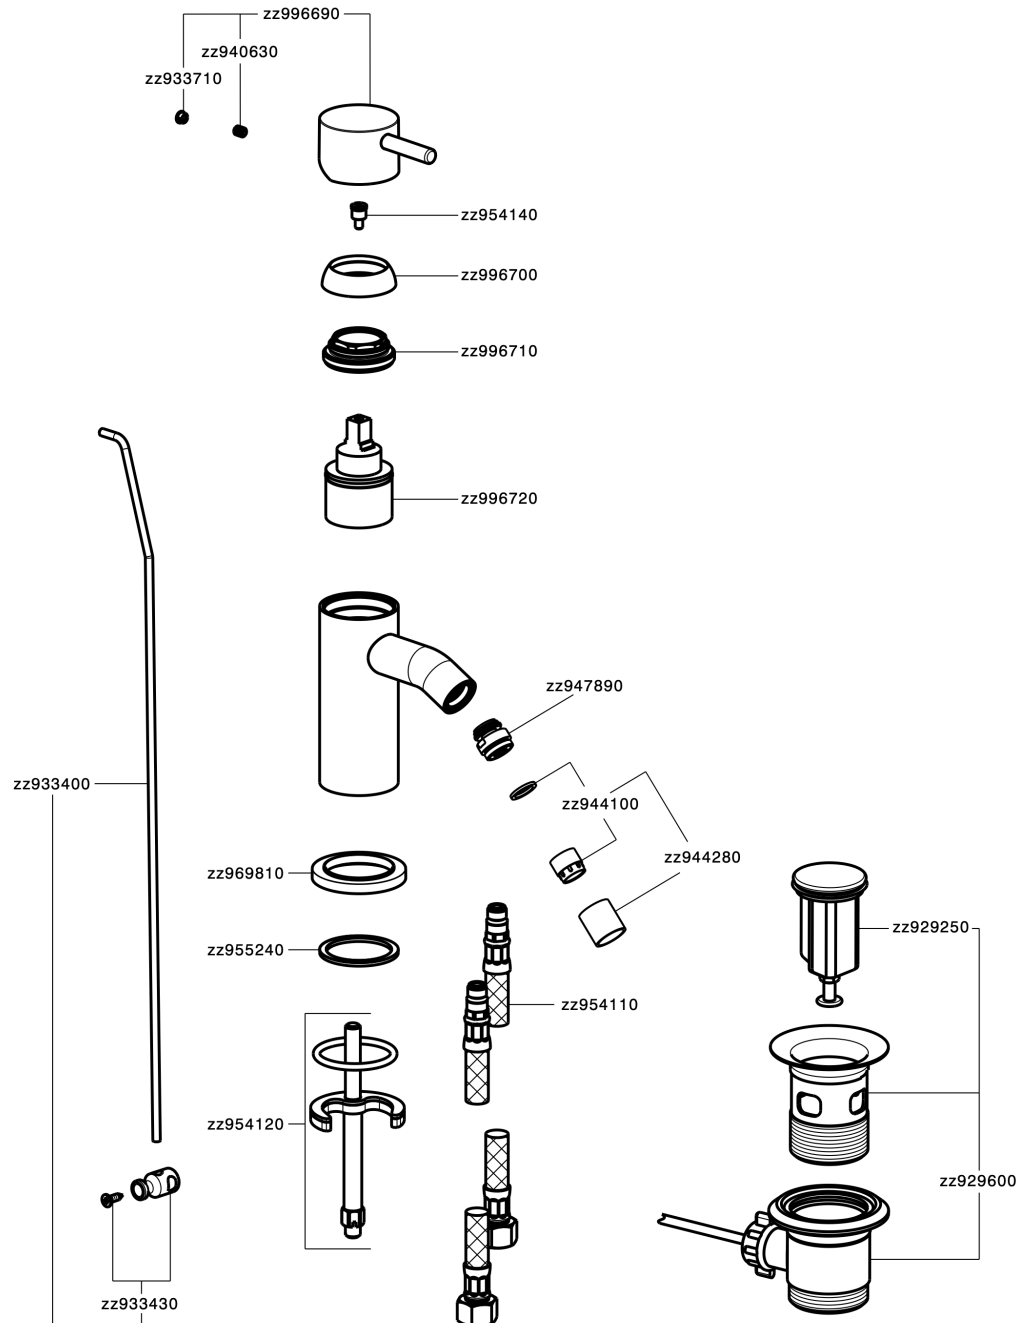

Single lever bidet mixer NUOVA LESS_LN000550

LN000550

<https://en.cisal.it/single-lever-bidet-mixer-nuova-less-ln000550>

2026-04-04