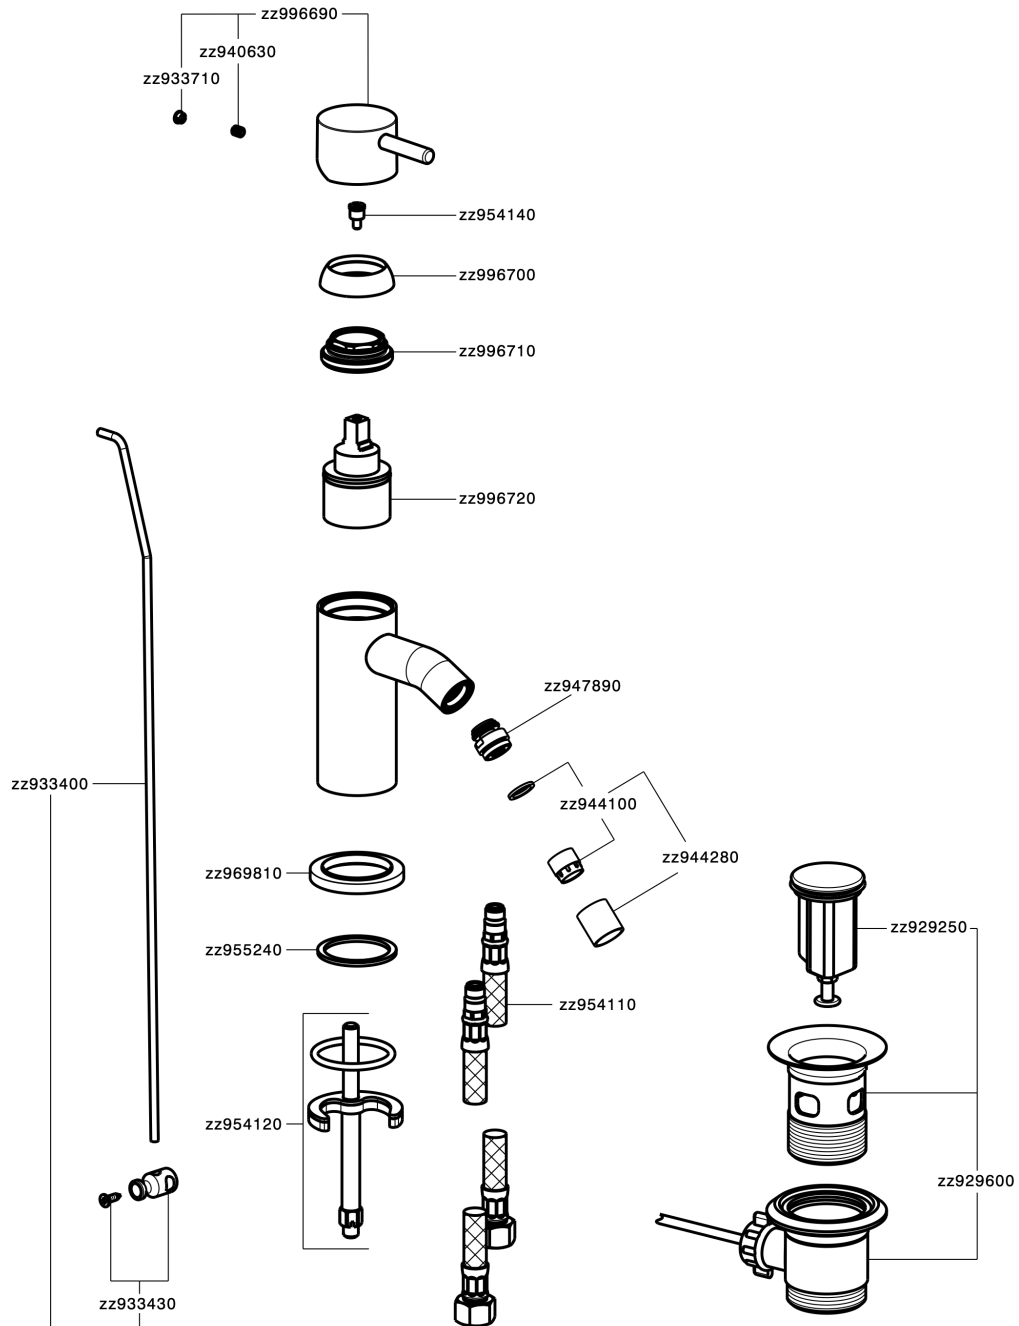

Single lever bidet mixer NUOVA LESS_LN000550

MODEL **LN000550**

Single lever bidet mixer, with 1"1/4 automatic pop-up waste, G.3/8" stainless steel flexible hoses

AVAILABLE FINISHINGS

-  **21** 21 Chrome
-  **2F** 2F Brushed Nickel
-  **40** 40 Matt Black
-  **4Q** 4Q Matt White

CHARACTERISTICS

Cartridge Spare Parts **ZZ99672000**

35 mm Cartridge

EcoStop

EcoStop feature limits water flow to approximately 50% of maximum output with one point of resistance on setting. Push slightly past the middle stop only when full water output is required. This will save water up to 50%.

Single lever bidet mixer NUOVA LESS_LN000550

LN000550

<https://en.cisal.it/single-lever-bidet-mixer-nuova-less-ln000550>

2026-05-15