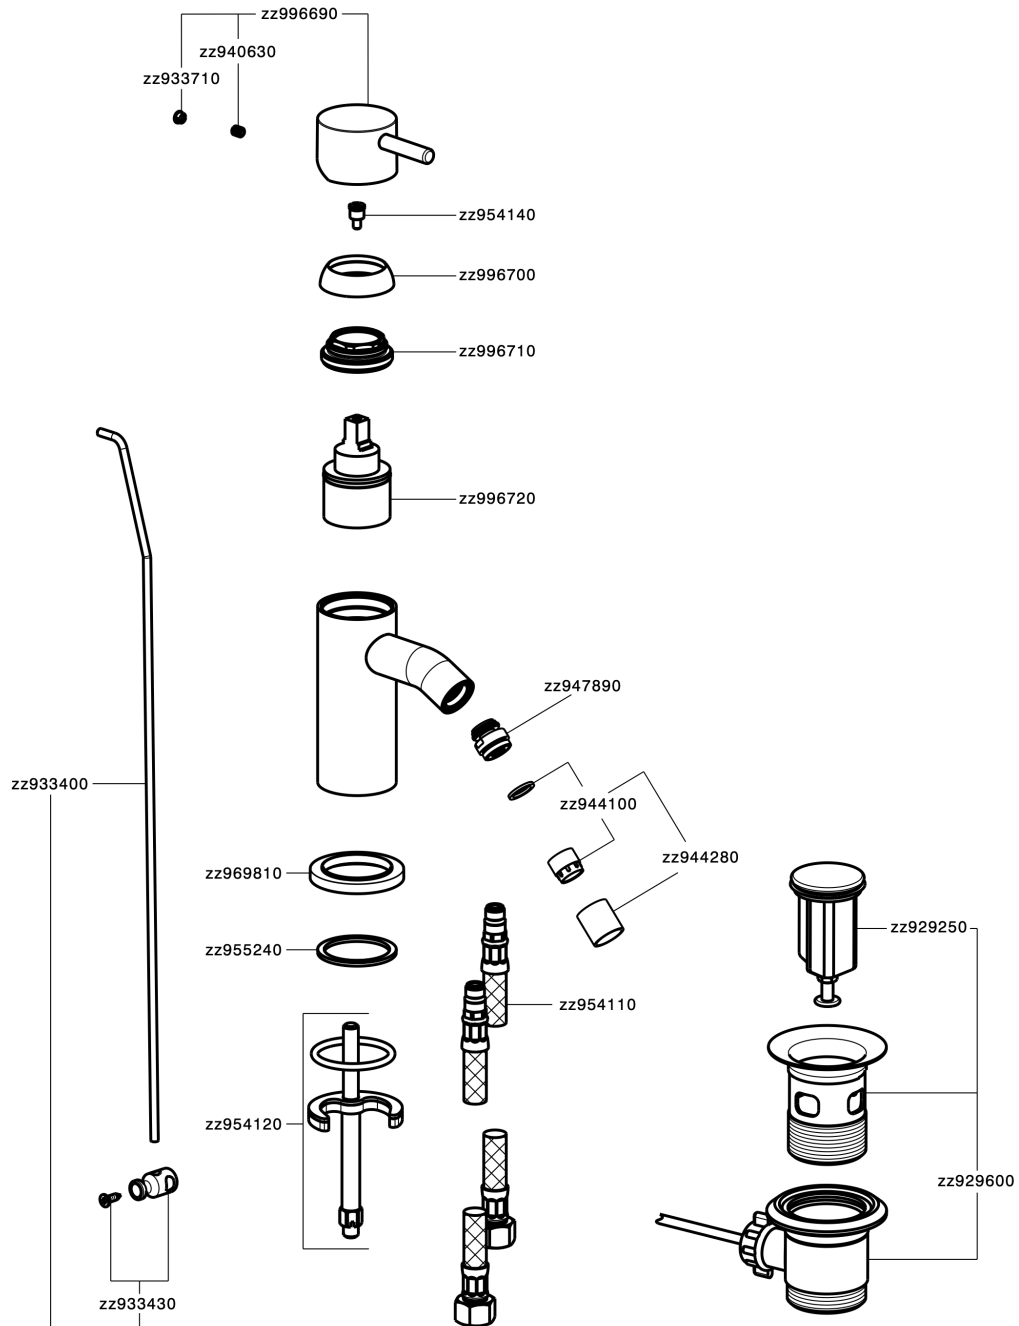

Single lever bidet mixer NUOVA LESS_LN000550

MODEL **LN000550**

Single lever bidet mixer, with 1"1/4 automatic pop-up waste, G.3/8" stainless steel flexible hoses

AVAILABLE FINISHINGS

-  **21** 21 Chrome
-  **2F** 2F Brushed Nickel
-  **40** 40 Matt Black
-  **4Q** 4Q Matt White

CHARACTERISTICS

Cartridge Spare Parts **ZZ99672000**

35 mm Cartridge

EcoStop

EcoStop feature limits water flow to approximately 50% of maximum output with one point of resistance on setting. Push slightly past the middle stop only when full water output is required. This will save water up to 50%.

Single lever bidet mixer NUOVA LESS_LN000550

LN000550

<https://en.cisal.it/single-lever-bidet-mixer-nuova-less-ln000550>

2026-06-25