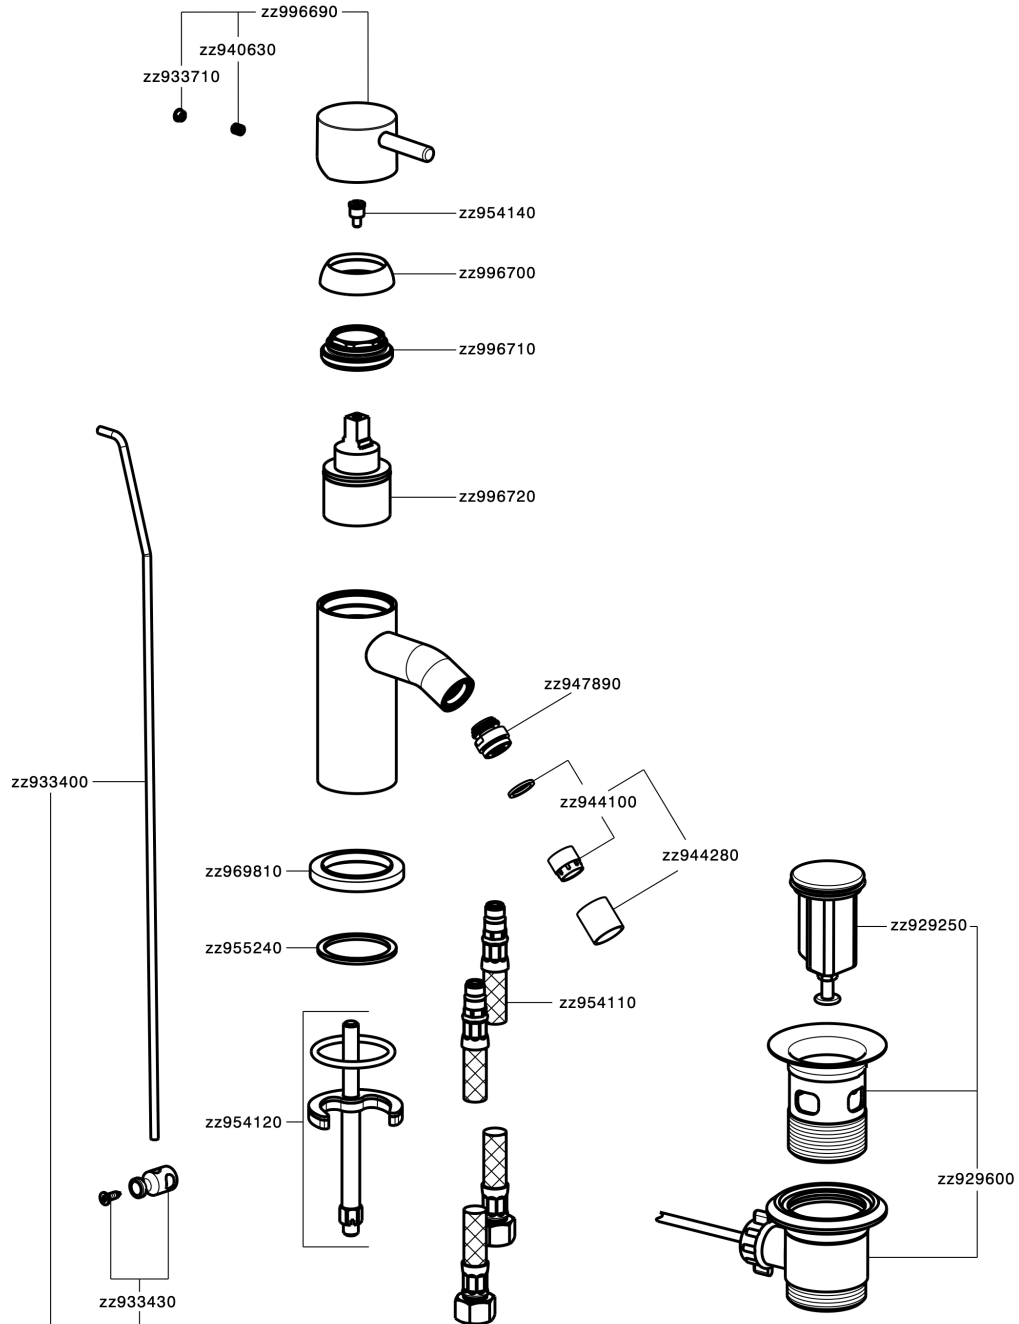

## Single lever bidet mixer NUOVA LESS\_LN000550

MODEL **LN000550**

Single lever bidet mixer, with 1"1/4 automatic pop-up waste, G.3/8" stainless steel flexible hoses

### CHARACTERISTICS

Cartridge Spare Parts **ZZ99672000**

**35 mm Cartridge**

### EcoStop

EcoStop feature limits water flow to approximately 50% of maximum output with one point of resistance on setting. Push slightly past the middle stop only when full water output is required. This will save water up to 50%.

## Single lever bidet mixer NUOVA LESS\_LN000550

LN000550

<https://en.cisal.it/single-lever-bidet-mixer-nuova-less-ln000550>

2026-04-04