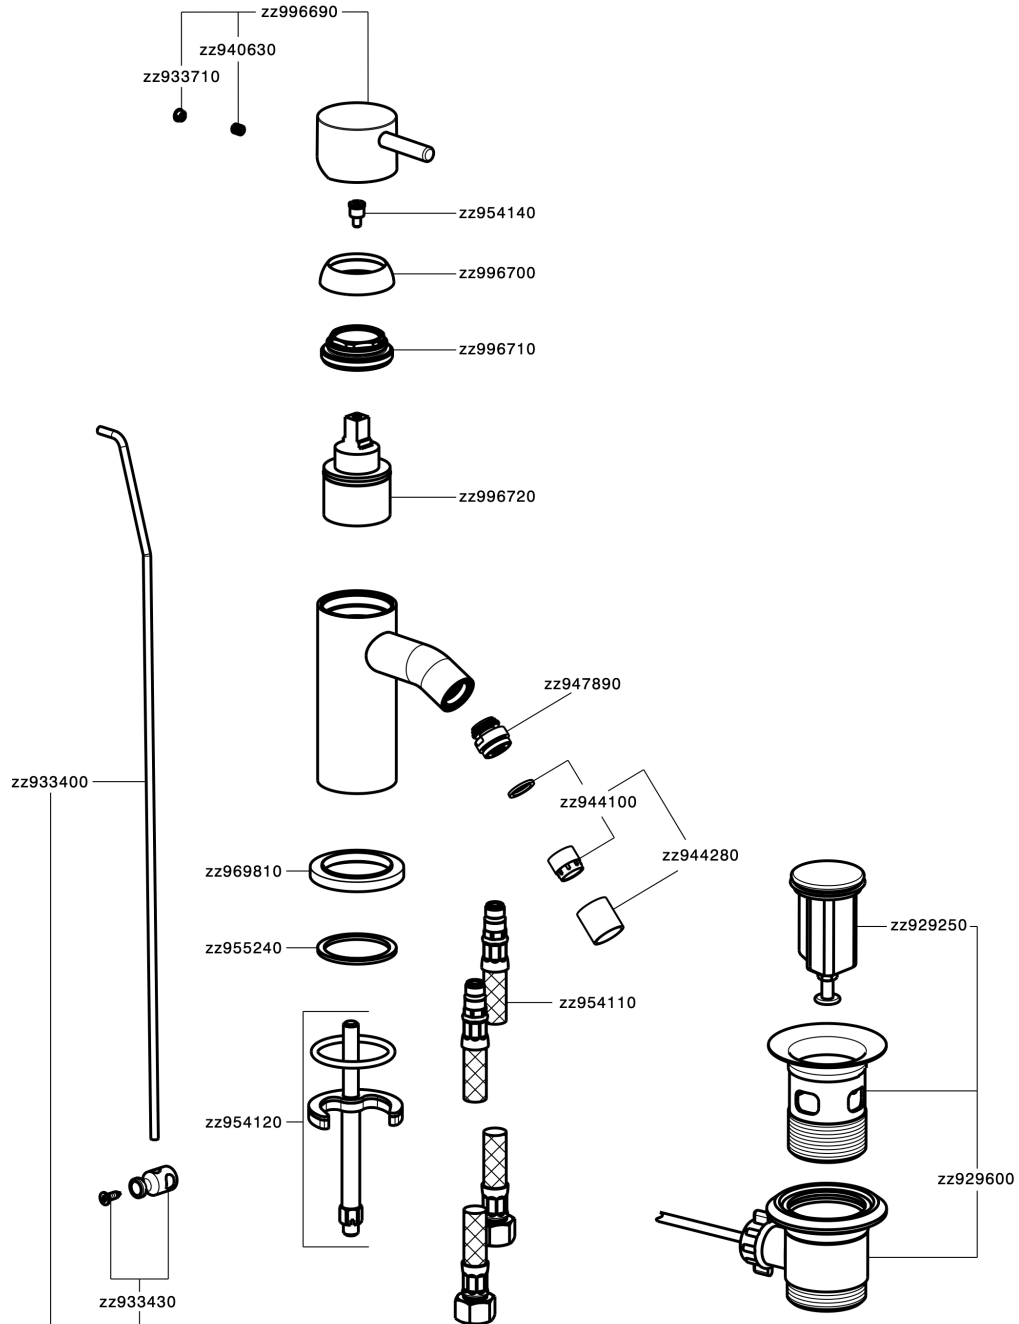

Single lever bidet mixer NUOVA LESS_LN000550

MODEL **LN000550**

Single lever bidet mixer, with 1"1/4 automatic pop-up waste, G.3/8" stainless steel flexible hoses

AVAILABLE FINISHINGS

-  **21** 21 Chrome
-  **2F** 2F Brushed Nickel
-  **40** 40 Matt Black
-  **4Q** 4Q Matt White

CHARACTERISTICS

Cartridge Spare Parts **ZZ99672000**

35 mm Cartridge

EcoStop

EcoStop feature limits water flow to approximately 50% of maximum output with one point of resistance on setting. Push slightly past the middle stop only when full water output is required. This will save water up to 50%.

Single lever bidet mixer NUOVA LESS_LN000550

LN000550

<https://en.cisal.it/single-lever-bidet-mixer-nuova-less-ln000550>

2026-04-24