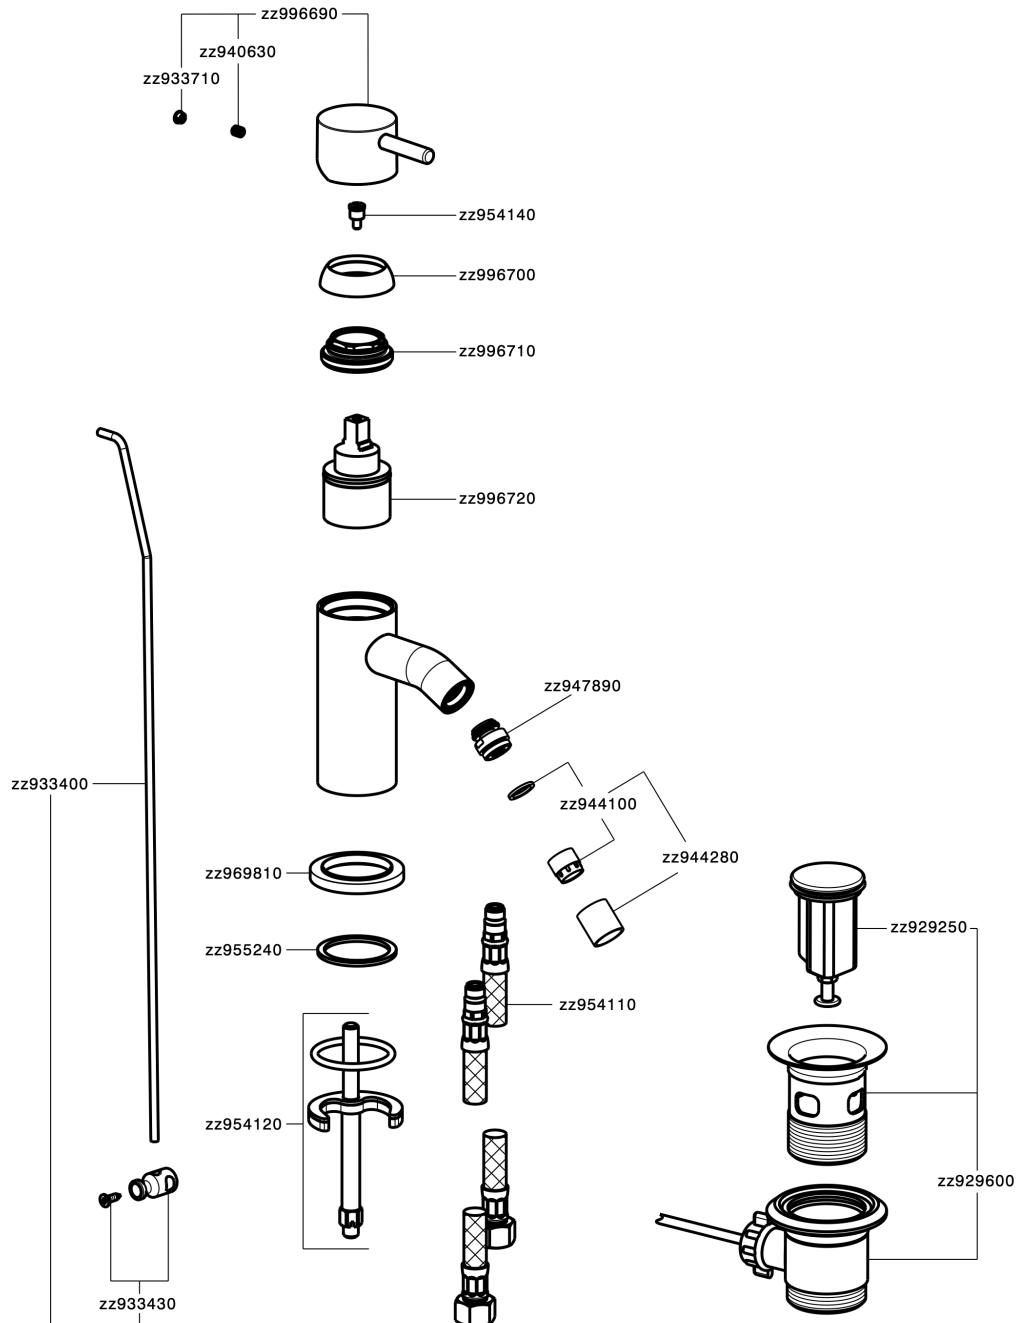

Single lever bidet mixer NUOVA LESS_LN000550

LN000550

<https://en.cisal.it/single-lever-bidet-mixer-nuova-less-ln000550>

2026-06-05