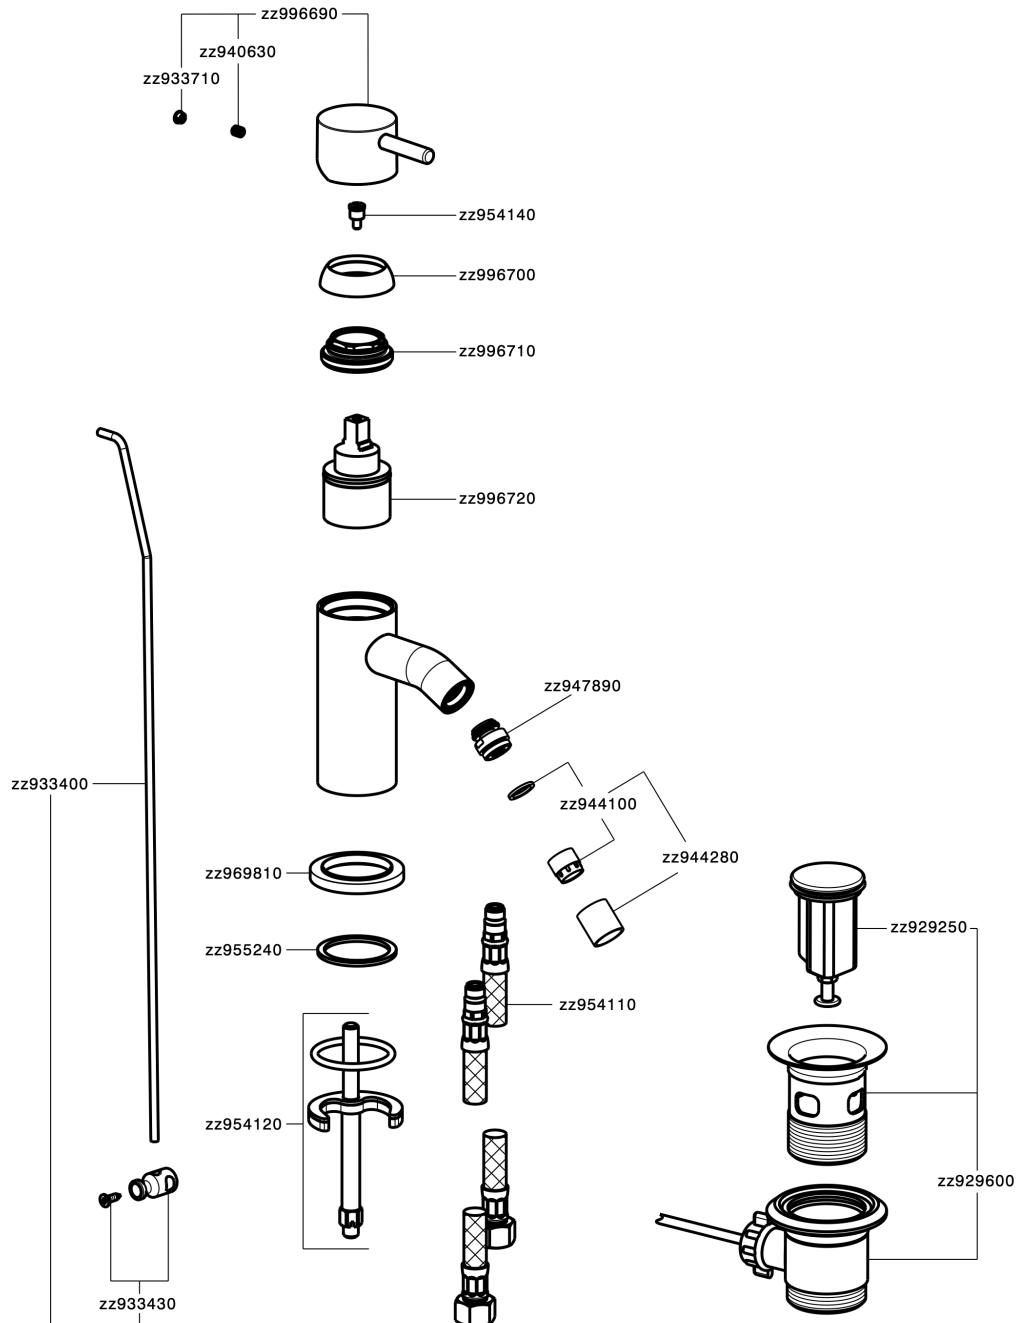

Single lever bidet mixer NUOVA LESS_LN000550

LN000550

<https://en.cisal.it/single-lever-bidet-mixer-nuova-less-ln000550>

2026-04-24