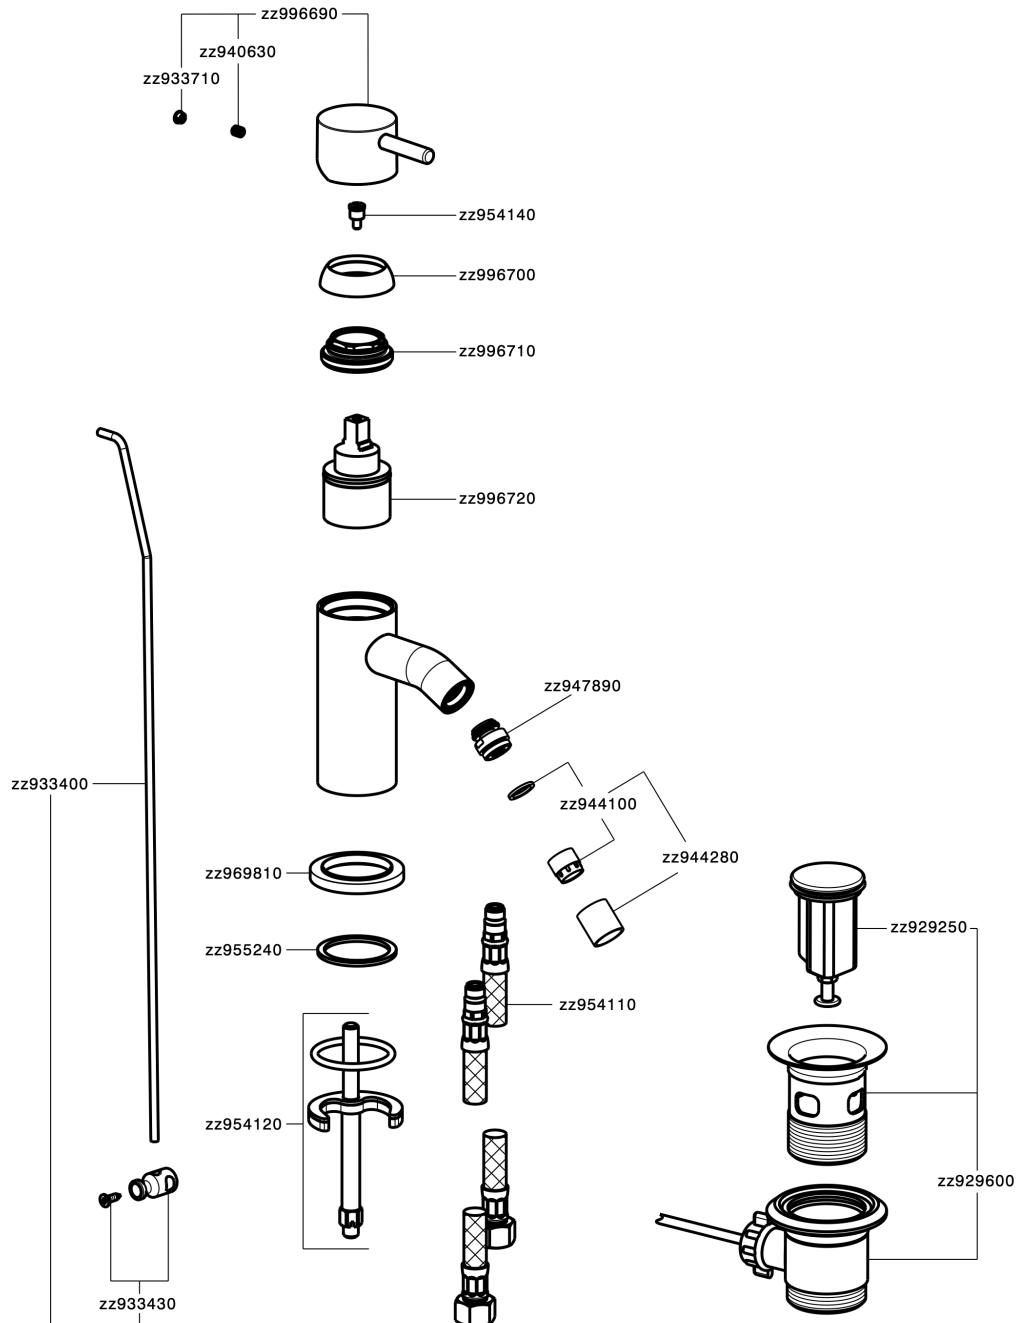

Single lever bidet mixer NUOVA LESS_LN000550

LN000550

<https://en.cisal.it/single-lever-bidet-mixer-nuova-less-ln000550>

2026-05-15