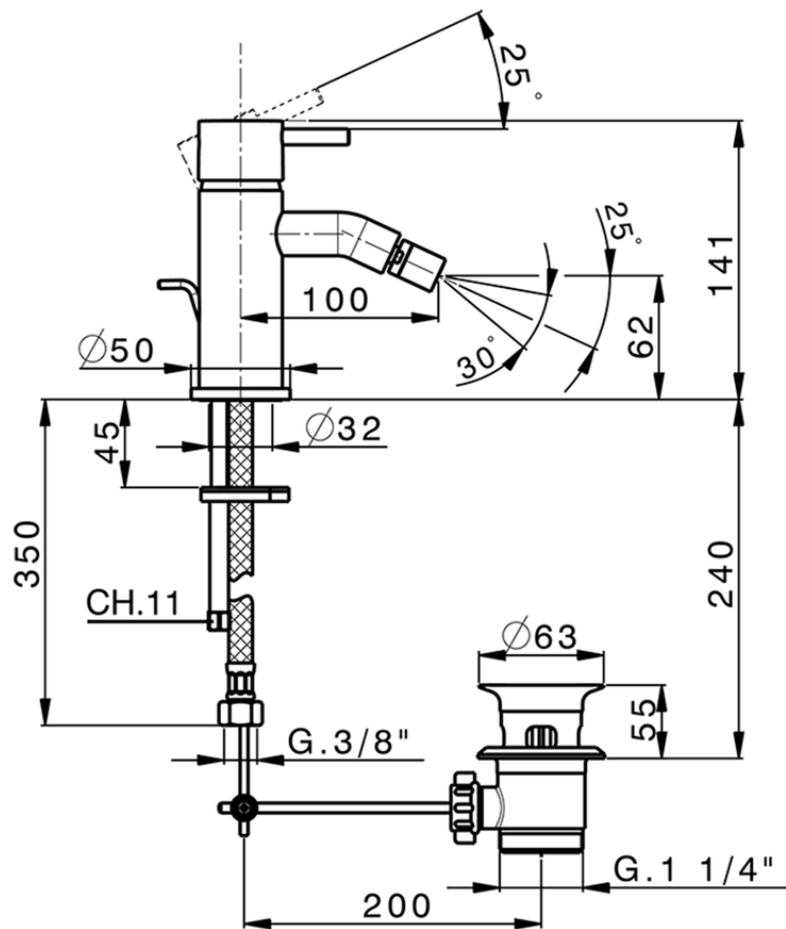

Single lever bidet mixer NUOVA LESS_LN000550

LN000550

<https://en.cisal.it/single-lever-bidet-mixer-nuova-less-ln000550>

2026-05-15