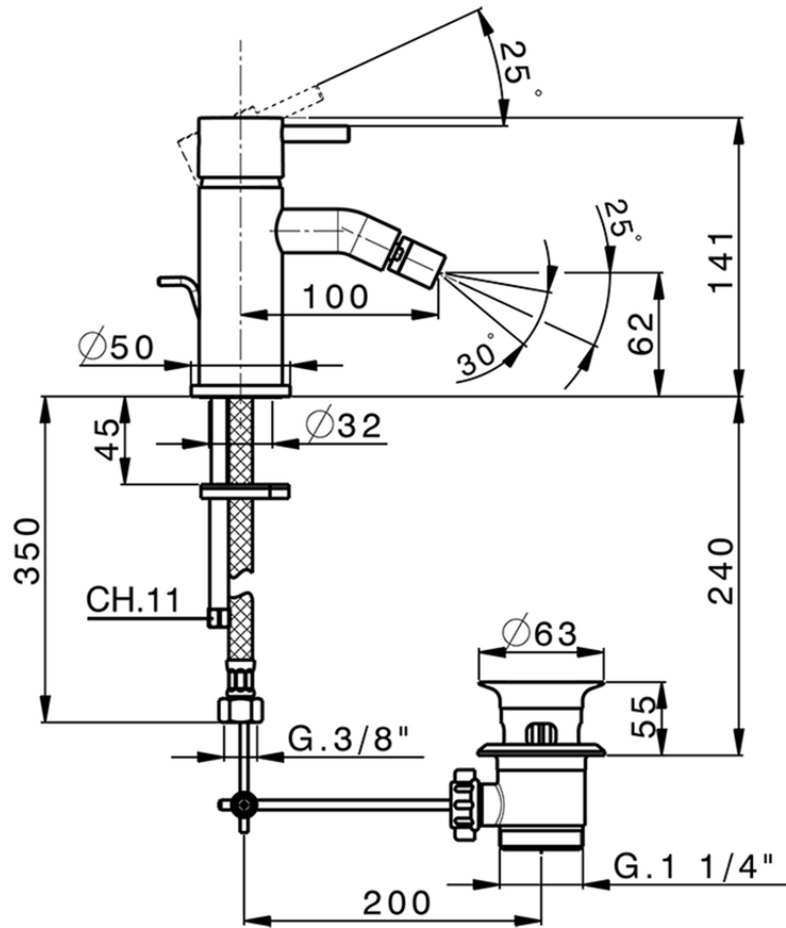

Single lever bidet mixer NUOVA LESS_LN000550

LN000550

<https://en.cisal.it/single-lever-bidet-mixer-nuova-less-ln000550>

2026-06-25